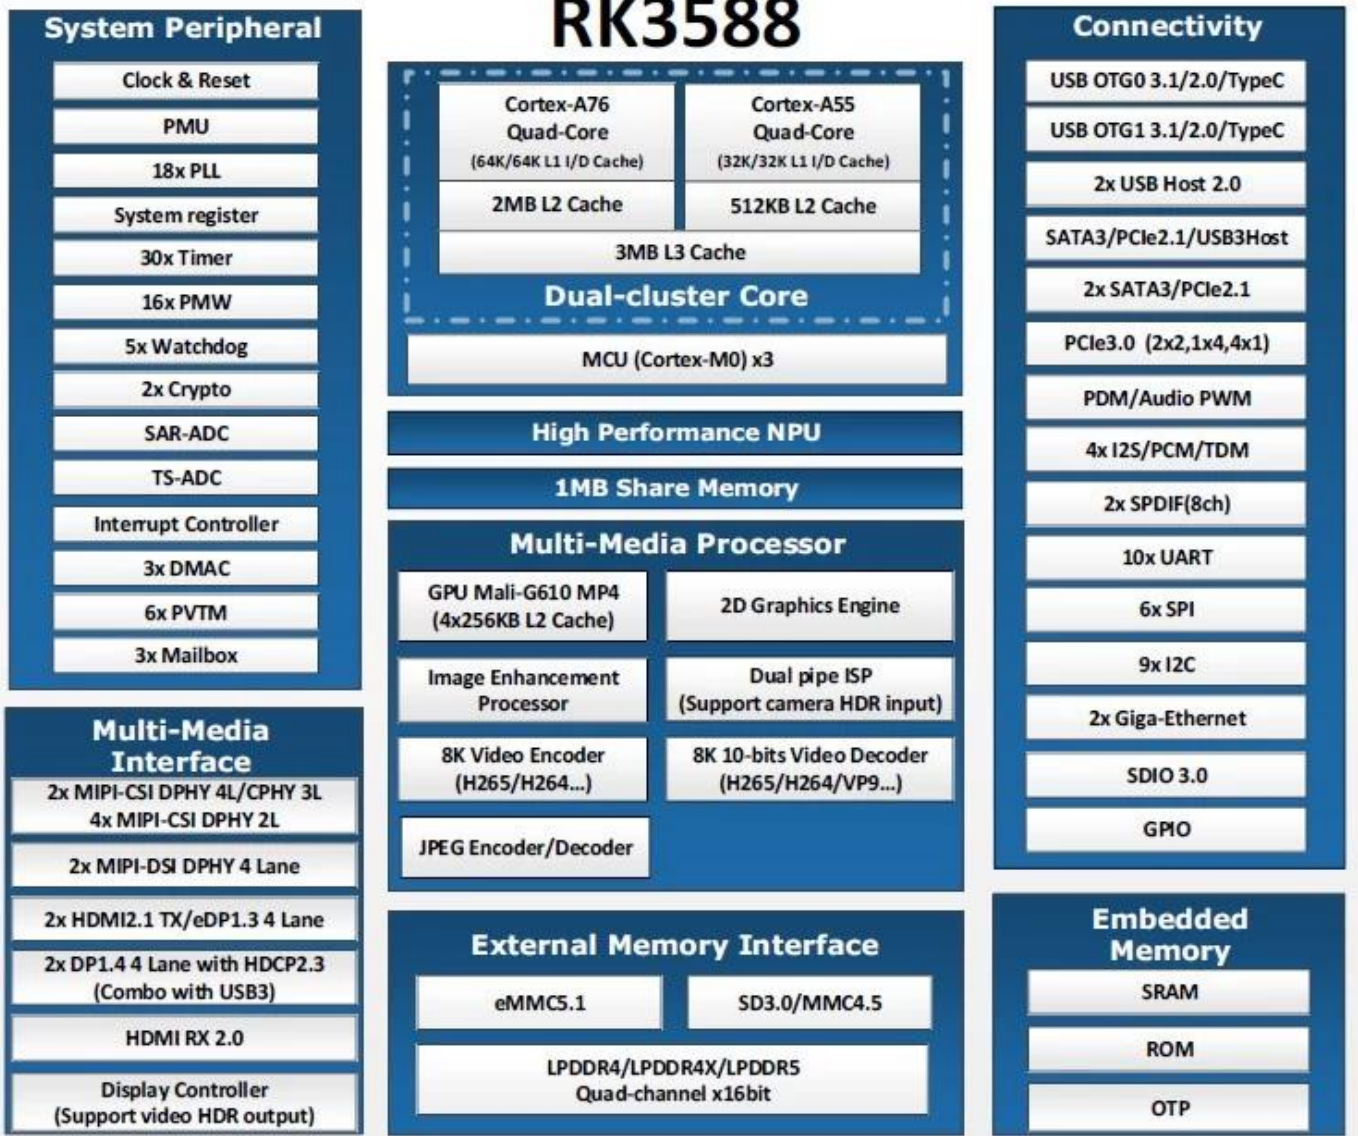

# Ознакомьтесь с восьмиядерным Android-телевизором RK3588

**Rockchip**  
**RK3588**  
A high performance, low power AIoT processor

The graphic features the Rockchip logo in white on a dark blue background with a glowing circuit pattern. To the right, a blue and yellow square contains the text 'Rockchip RK3588'.

## Typical Application Diagram – AIoT