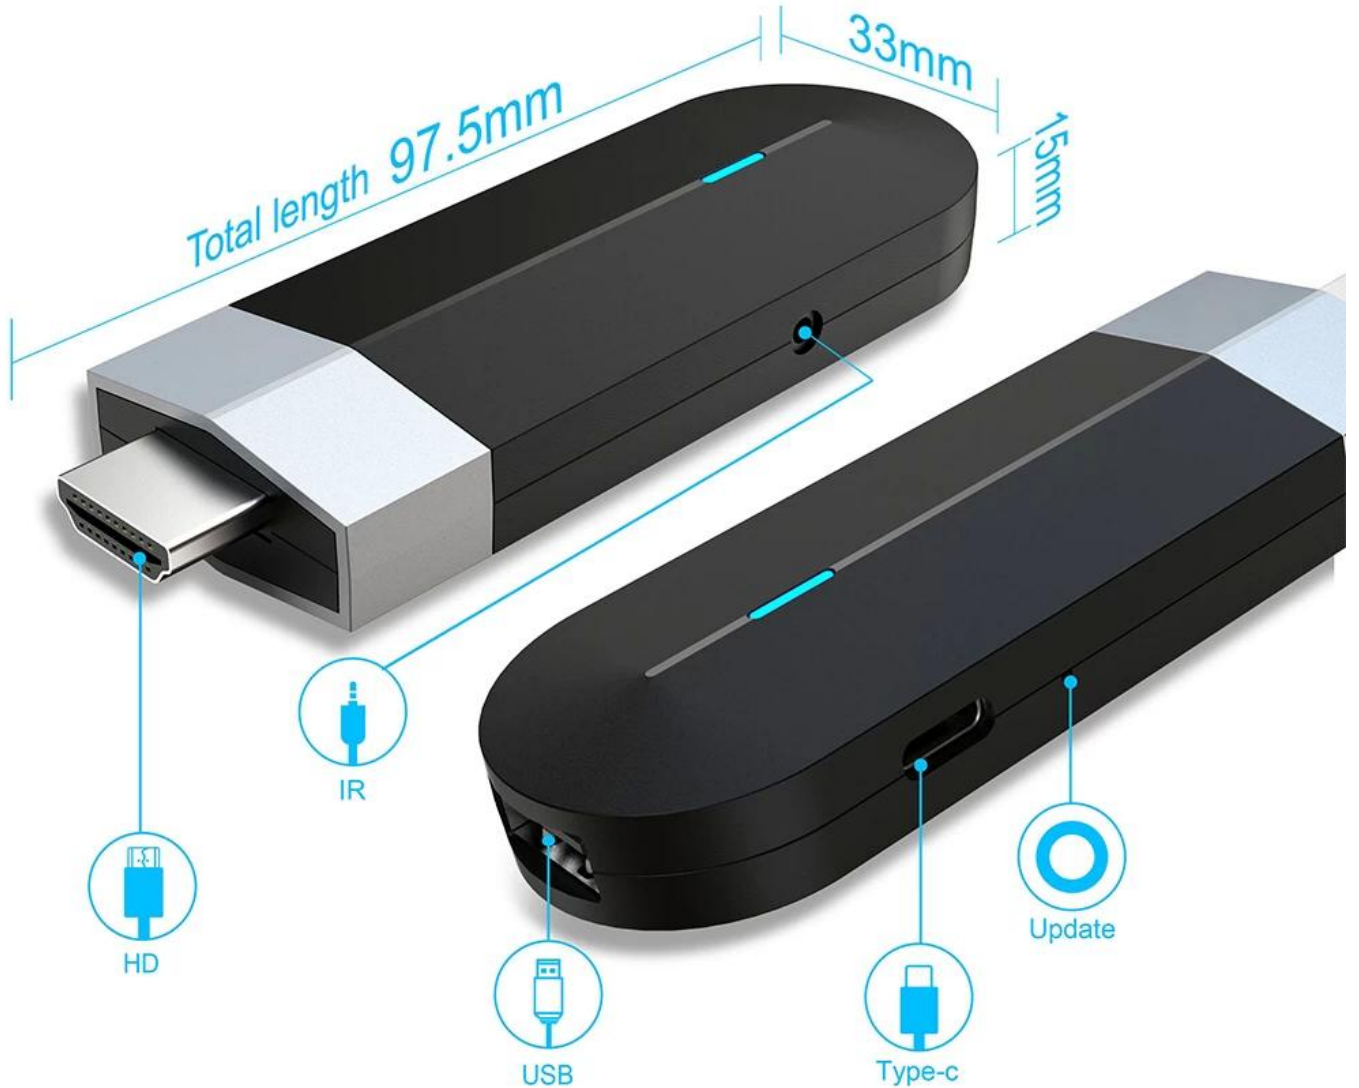

Interface & Dimension

Convenient, fast, rechargeable and data transmission type-C of the interface