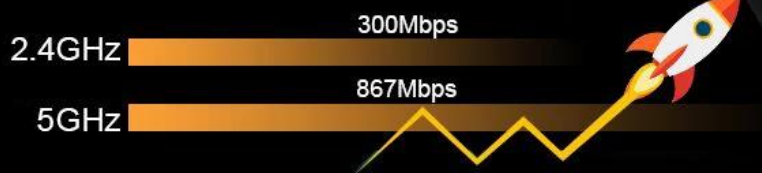

DLNA 

Supports XBMC,DLNA, Miracast,Airplay.
You can play games and watch movies onthe big screen

8KHDR high-quality box with high pixel and low light transmission to show the beauty of silence

Non HDR

HDR

Dual Band Wireless

Run Box without Buffering
StrongSignal

SuperSpeed USB
Theoretical speed
up to **5Gbps**
(practical speed
up to 300MB/s)

High speed USB
Theoretical speed
up to **480Mbps**
(practical speed
up to 35/40MB/s)