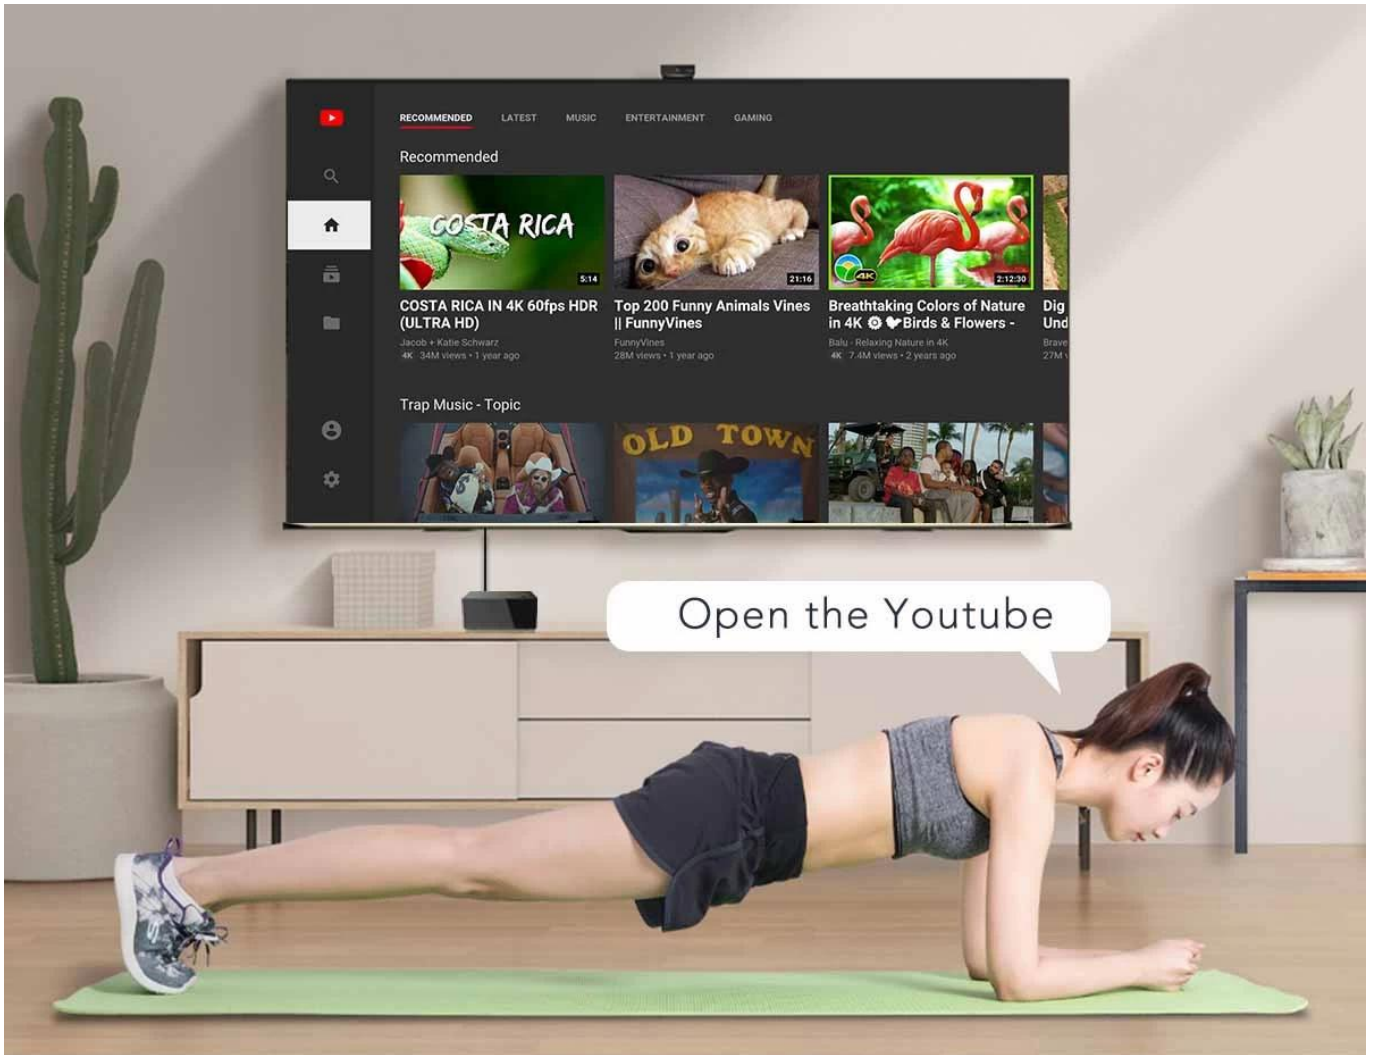

Built-in
2W speaker

Far-field
voice control

Built-in
microphone

Powered by
androidtv

ALL IN ONE

OTT TV BOX + Ai speaker + Ai assistant

It's a TV box

When the TV screen is on, it is a TV box
you can do everything you do on the TV box

Far-field Voice Control

Digital microphone, 3-5 meters far field voice collection

**Use your voice to control
your entertainment**

It's an Ai speaker

When the TV screen is off, it turns into an Ai speaker.
Now you just have to say what you want to do.