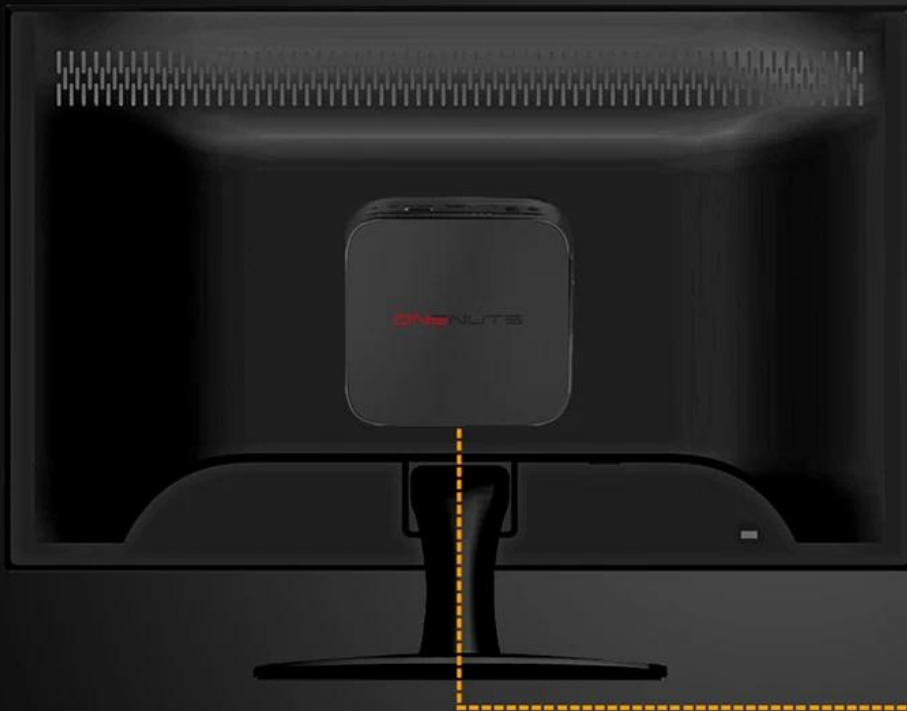

MINI but powerful
5inch*5inch*2inch

Windows 10 in a mini Desktop computer

Ideal for office work or web

Browsing—Effective,extremely quiet

power

TF

USB3.0

USB3.0

4GB DDR
32GB EMMC

Expansion
Hard disk
Up to 2TB

WIFI
2.4G/5G
802.11 b/g/n/a

2*USB2.0
2*USB3.0

OS
Windows 10

1000M
Ethernet

VESA
Mount

VESA MOUNT

Hiding the mini pc behind your Computer Monitor
Save place for your office desk and enjoy entertainment.

VESA MOUNT

Settings

— □ ×

Windows Settings

Find a setting

-  **System**
Display, sound, notifications, power
-  **Devices**
Bluetooth, printers, mouse
-  **Phone**
Link your Android, iPhone
-  **Network & Internet**
Wi-Fi, airplane mode, VPN
-  **Personalization**
Background, lock screen, colors
-  **Apps**
Uninstall, defaults, optional features
-  **Accounts**
Your accounts, email, sync, work, family
-  **Time & Language**
Speech, region, date
-  **Gaming**
Game bar, captures, broadcasting, Game Mode
-  **Ease of Access**
Narrator, magnifier, high contrast
-  **Cortana**
Cortana language, permissions, notifications
-  **Privacy**
Location, camera
-  **Update & Security**
Windows Update, recovery, backup