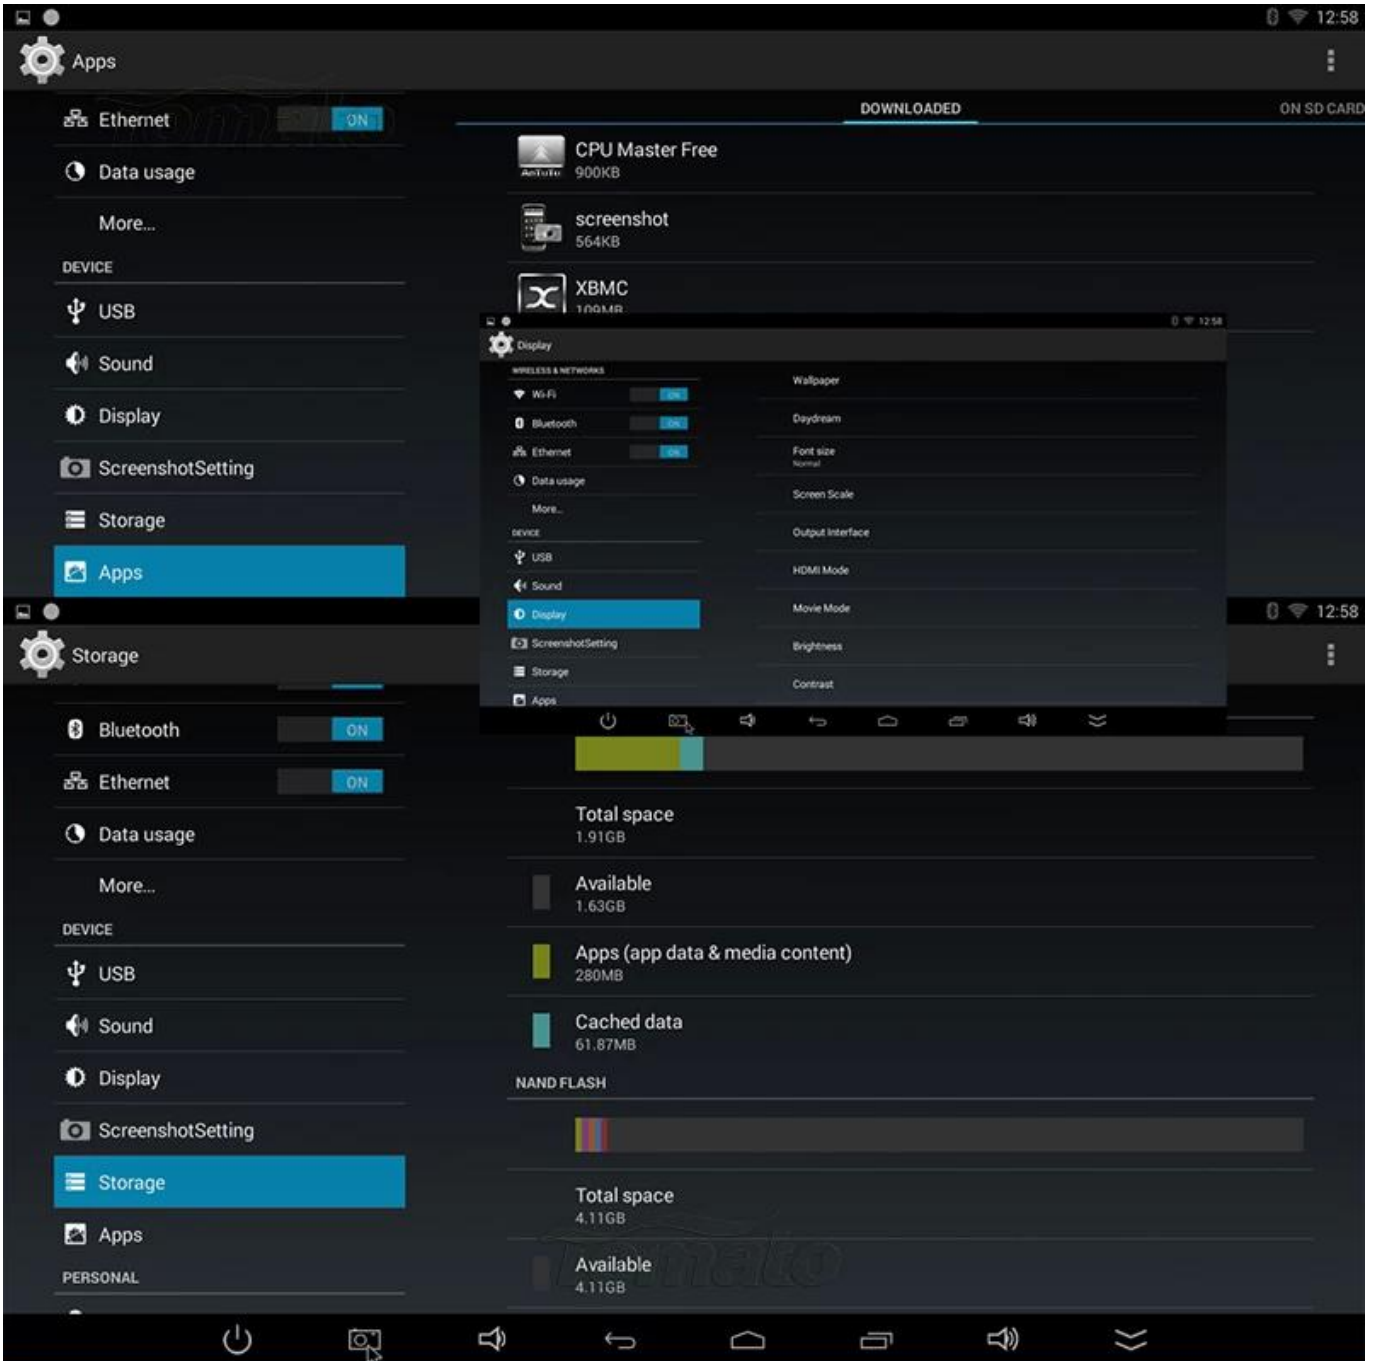

Settings

Video

Voice Search

WifiDisplay

XBMC

Language & input

PERSONAL

- Location
- Security
- Language & input**
- Backup & reset