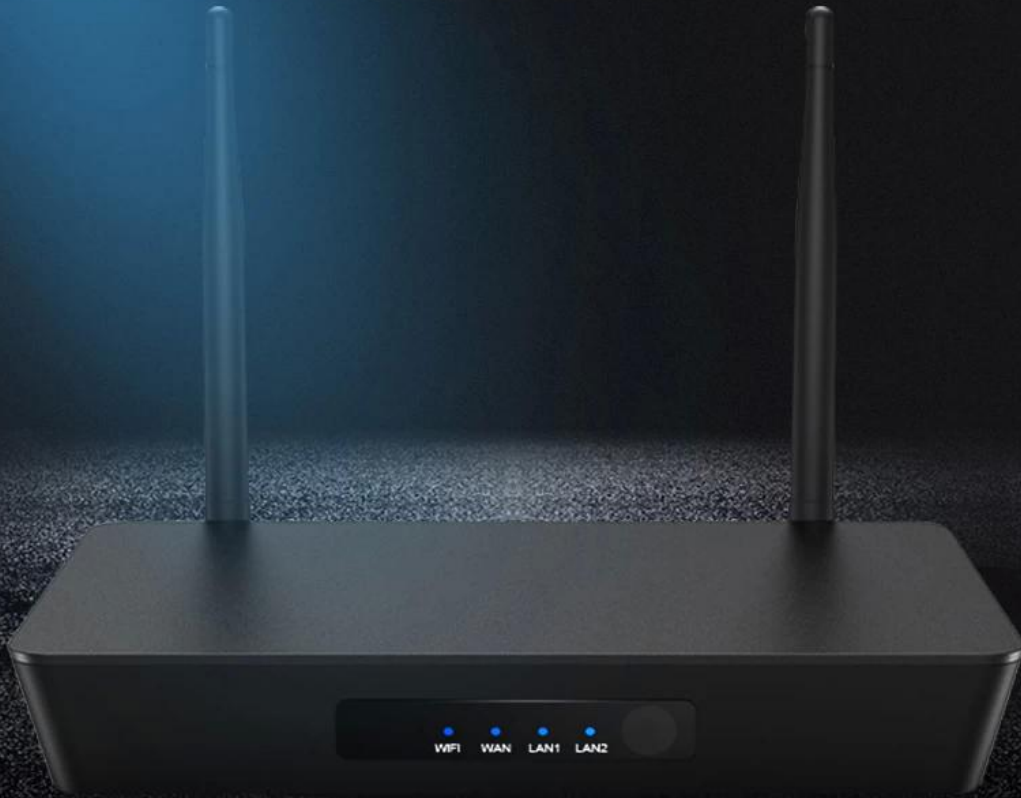

High-end smart Router

**Strong
signal**

**Wide
coverage**

**Stable
network**