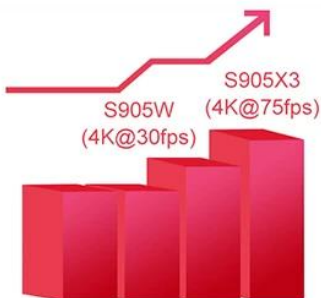

## Amlogic S905X3 Quad Core

Faster, Smarter and More Powerful

4GB DDR3	32GB eMMC	Ultra-fast running speed
		Professional image processing