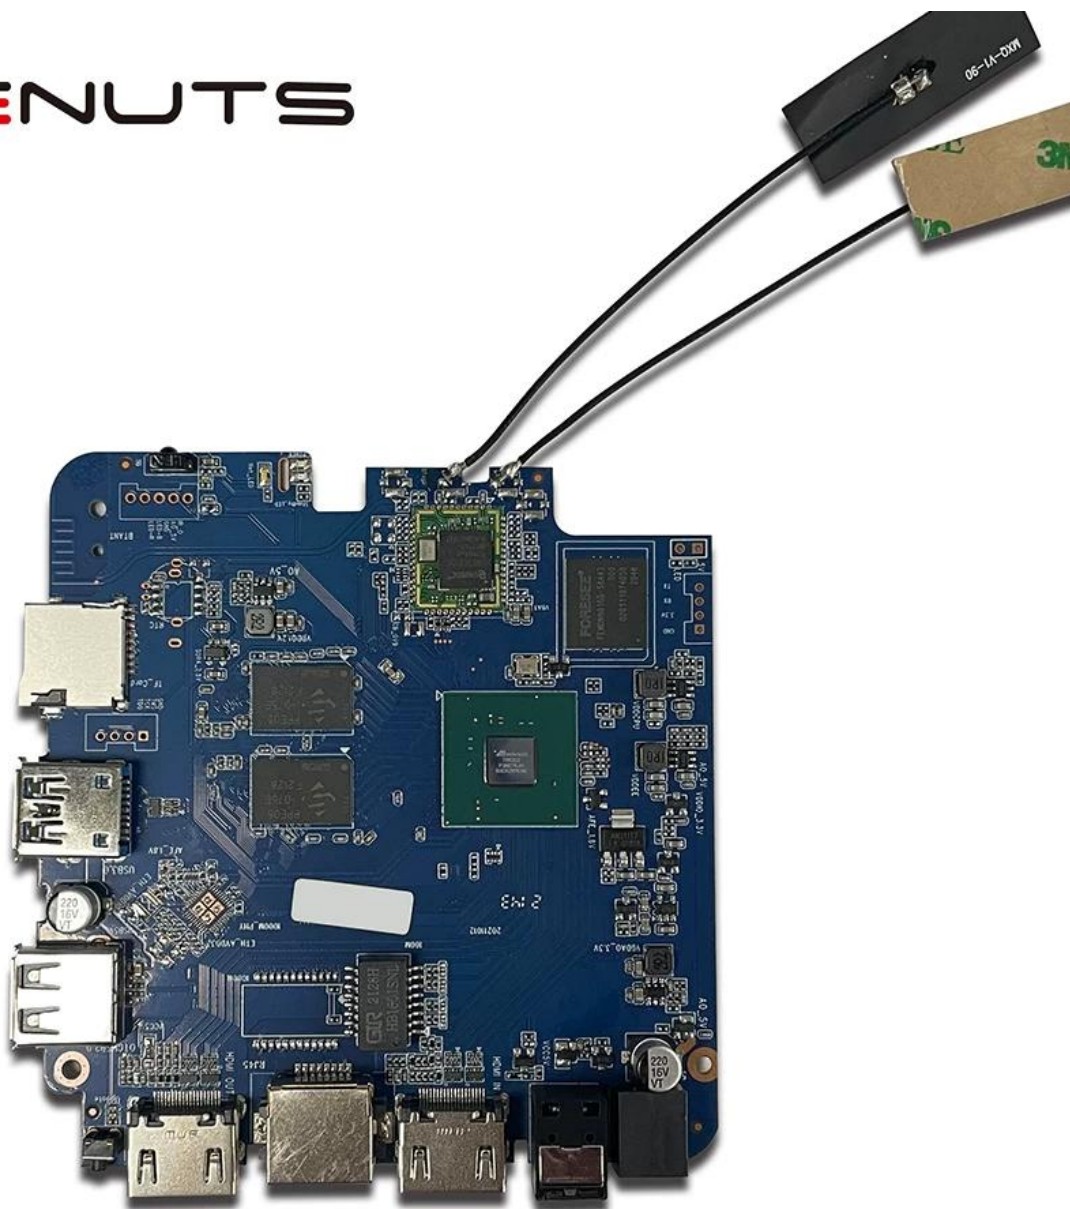

@mlogic

A-T8B043.07

T962E2

BONMON005

ONENUTS

 <p>Multi-core 32/64-bit CPU and 3D GPU with high performance</p>	 <p>Powerful multimedia processing capability, supporting all mainstream video decoding including 8K/4K 10-bit AV1/H.265/VP9/AVS2</p>	 <p>Supports all mainstream HDR standard including Dolby Vision, HDR10 and HLG</p>	 <p>Unique Trulife picture quality enhancement engine, offering theater-like visual effect</p>	 <p>Complete production-ready security solution, supporting secure boot, secure OS and mainstream DRMs</p>
 <p>Ultra-high performance and ultra-low power consumption</p>	 <p>Ultra-high SoC integration and rich peripheral interfaces</p>	 <p>Complete IP license, including Dolby, DTS, etc.</p>	 <p>Supports screen projection technology like DLNA, Miracast etc.</p>	 <p>Provides mature turn-key solution for both split and AIO smart TV</p>