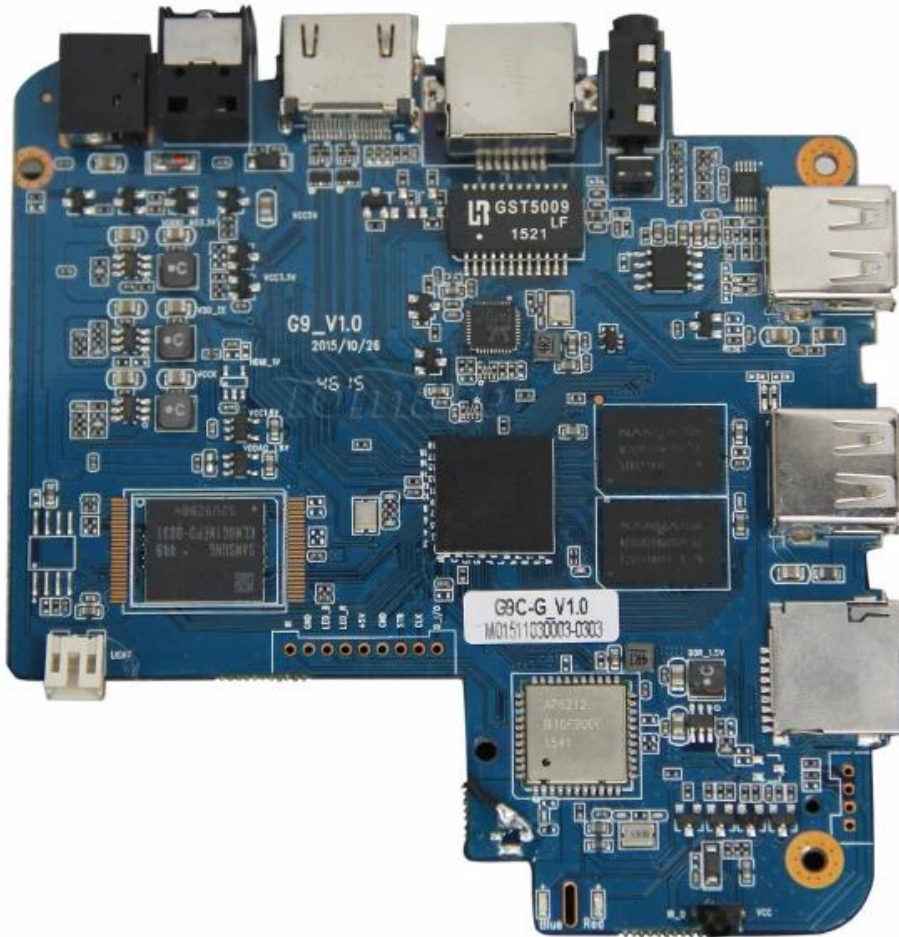

Picture Show

Indicator Light Port

Micro SD Card

USB

USB

AV Port

RJ 45 ETHERNET

HDMI™

Optical Port

Power Port

S905

64-Bit
Quad Core
Cortex A53

4K

H.265
@60fps

HDMI 2.0
HDCP 2.2

TSMC
28NM

DRM

64 bit CPU,

While maintaining the same power consumption, the computing power of CPU has also been greatly improved.

With 4K2K decoding capabilities,
it make 4K become the standard.

The color quantity is increase by 60 times more than the previous generation.