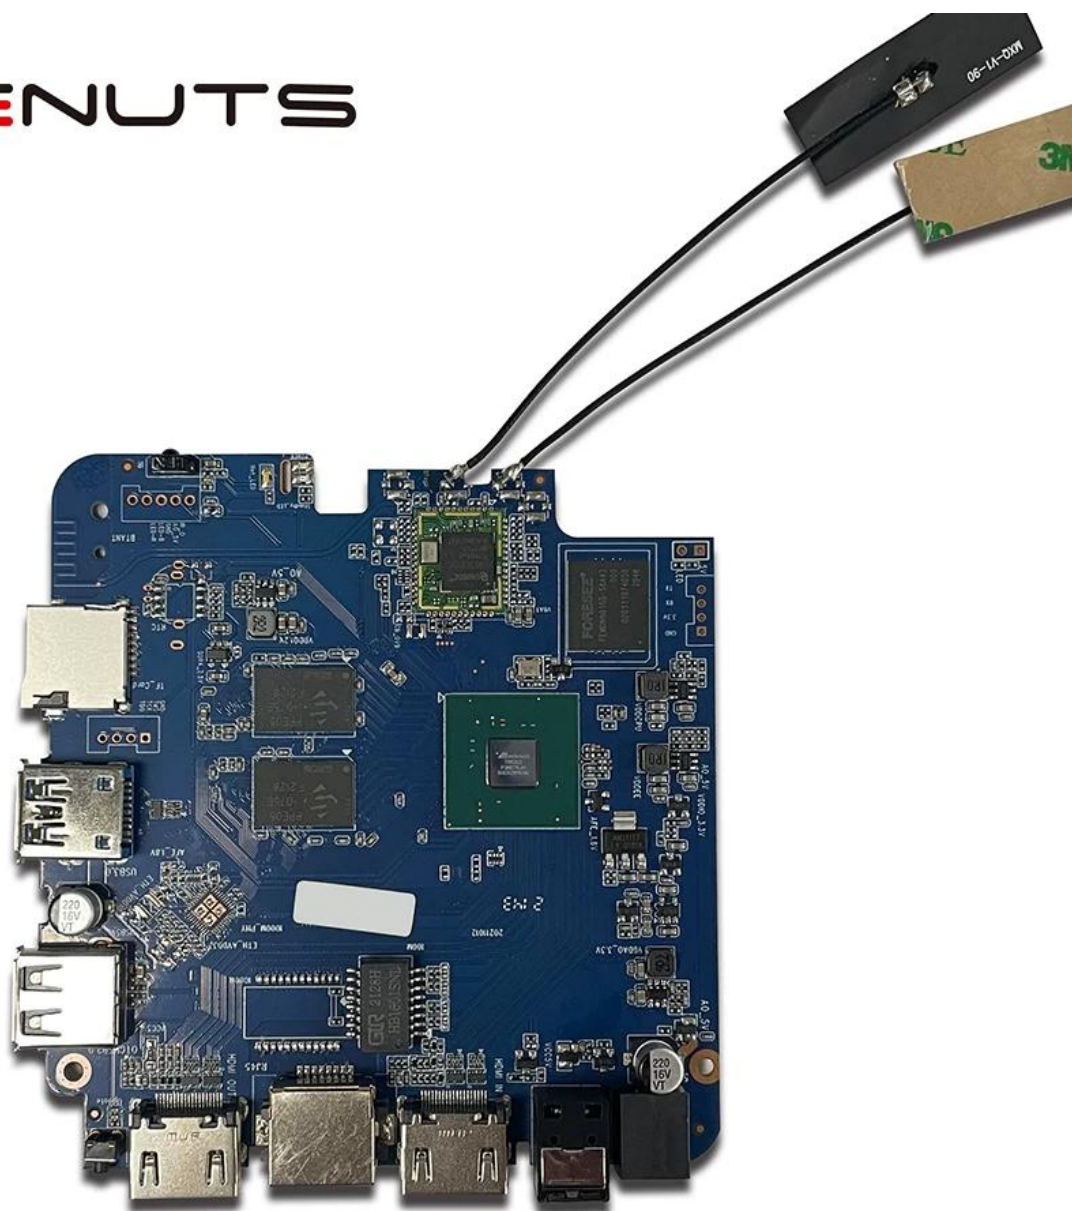

@mlogic

A-T8B043.07

T962E2

BONMON005

ONENUTS

| | | | | |
|--|--|---|---|---|
|  <p>Multi-core 32/64-bit CPU and 3D GPU with high performance</p> |  <p>Powerful multimedia processing capability, supporting all mainstream video decoding including 8K/4K 10-bit AV1/H.265/VP9/AVS2</p> |  <p>Supports all mainstream HDR standard including Dolby Vision, HDR10 and HLG</p> |  <p>Unique Trulife picture quality enhancement engine, offering theater-like visual effect</p> |  <p>Complete production-ready security solution, supporting secure boot, secure OS and mainstream DRMs</p> |
|  <p>Ultra-high performance and ultra-low power consumption</p> |  <p>Ultra-high SoC integration and rich peripheral interfaces</p> |  <p>Complete IP license, including Dolby, DTS, etc.</p> |  <p>Supports screen projection technology like DLNA, Miracast etc.</p> |  <p>Provides mature turn-key solution for both split and AIO smart TV</p> |

Наши устройства ТВ-бокс Android HDMI оснащены новейшими технологиями, включая мощные

процессоры и расширенные графические возможности. Оцените плавную потоковую передачу, высокую производительность и плавную запись видео на наших высококачественных устройствах.