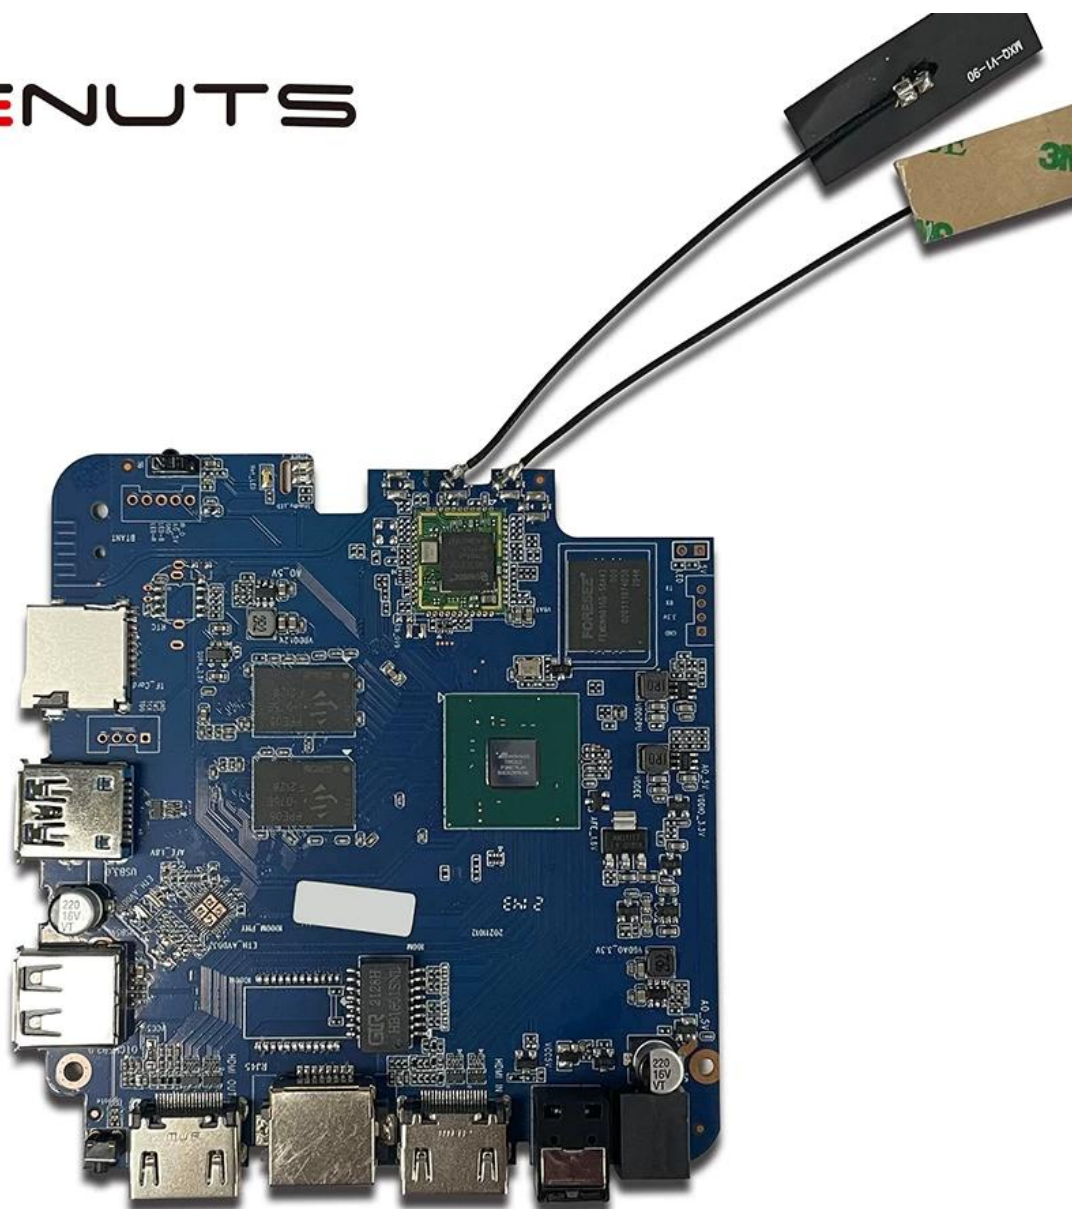

**@mlogic**

A-T18B043.07

**T962E2**

BONMON005

 <p>Multi-core 32/64-bit CPU and 3D GPU with high performance</p>	 <p>Powerful multimedia processing capability, supporting all mainstream video decoding including 8K/4K 10-bit AV1/H.265/VP9/AVS2</p>	 <p>Supports all mainstream HDR standard including Dolby Vision, HDR10 and HLG</p>	 <p>Unique Trulife picture quality enhancement engine, offering theater-like visual effect</p>	 <p>Complete production-ready security solution, supporting secure boot, secure OS and mainstream DRMs</p>
 <p>Ultra-high performance and ultra-low power consumption</p>	 <p>Ultra-high SoC integration and rich peripheral interfaces</p>	 <p>Complete IP license, including Dolby, DTS, etc.</p>	 <p>Supports screen projection technology like DLNA, Miracast etc.</p>	 <p>Provides mature turn-key solution for both split and AIO smart TV</p>