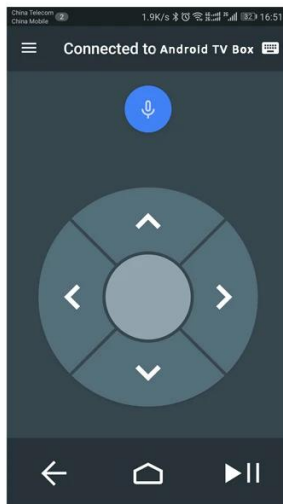

4. Phone or Tablet PC will be able to remote "Android TV Box" after pairing successfully