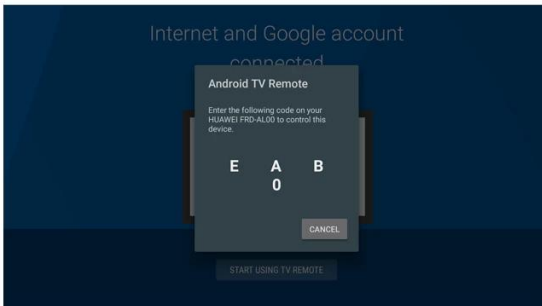

4K Android TV set-top box
2.4G voice remote included

Think out of the box with Android TV 7.1

Connect to a world of content and entertainment at home with Nut 2. It runs on the latest Android TV 7.1 which is easy to use, supports voice controls. Catch your favorite TV shows, play games, watch the news or switch to radio. Nut 2 also recommends videos based on your personal Youtube and Google Play preferences!

Say it to search it

TV is listening, all you have to do is ask. Speak into the voice remote control, the TV Box will search for what you want. Simply press and hold the Voice control key to activate voice function, when you see the "Try saying." on the screen, speak into the Microphone, for example
"The latest action movies",
"Today's weather",
"The latest celebrity news",
etc..
You will get what you want.

Android TV Remote Control

1. Download and install "Android TV Remote Control" app from play store of android phone or tablet PC

2. Find and click device "Android TV Box"

3. Pairing phone or tablet PC with Android TV Box