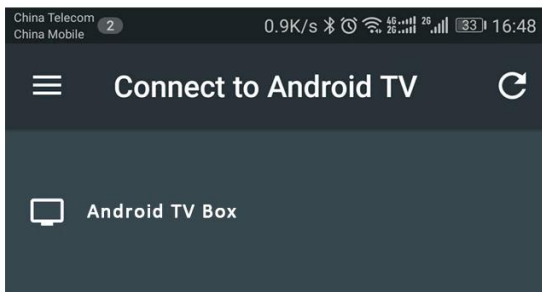

4K Android TV set-top box
2.4G voice remote included

Think out of the box with Android TV 7.1

Connect to a world of content and entertainment at home with Nut 2. It runs on the latest Android TV 7.1 which is easy to use, supports voice controls. Catch your favorite TV shows, play games, watch the news or switch to radio. Nut 2 also recommends videos based on your personal Youtube and Google Play preferences!

Say it to search it

TV is listening, all you have to do is ask. Speak into the voice remote control, the TV Box will search for what you want. Simply press and hold the Voice control key to activate voice function, when you see the "Try saying." on the screen, speak into the Microphone, for example
"The latest action movies",
"Today's weather",
"The latest celebrity news",
etc..
You will get what you want.

Android TV Remote Control

1. Download and install "Android TV Remote Control" app from play store of android phone or tablet PC

2. Find and click device "Android TV Box"

3. Pairing phone or tablet PC with Android TV Box