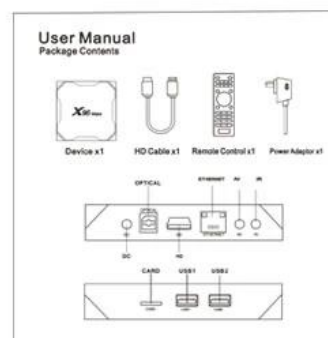

X96Max Smart Box

Улучшите свои развлечения с нашими [Android-TV-боксы](#) с Android 8.1. Погрузитесь в непрерывную потоковую передачу, игры и многое другое. Эта ТВ-приставка сочетает в себе передовые технологии и удобные функции, обеспечивая динамичный и захватывающий просмотр. Превратите свой телевизор в интеллектуальный центр и наслаждайтесь удобством Android 8.1. Обновите свои настройки развлечений прямо сейчас и по-новому посмотрите на телевизор с помощью нашей Android-TV-боксы.