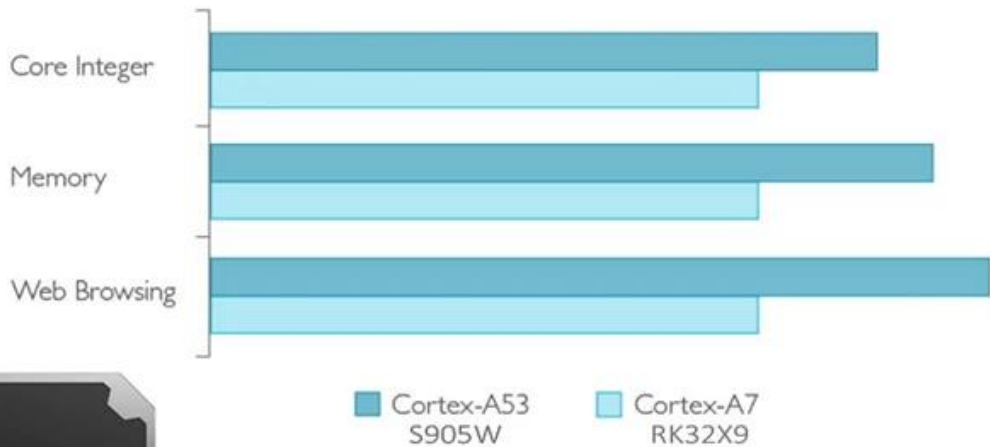

S905W mini Smart Box

S905W using Cortex A53, Mali 450 GPU
The performance to cost ratio superelevation.

Cortex-A53 Performance Relative to Cortex-A7