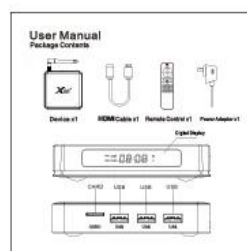

Working meeting

Product Specification

Size: 106*106*22MM

Package Contents

Power Supply*1

HD data cable*1

User Manual*1

Remote Control*1