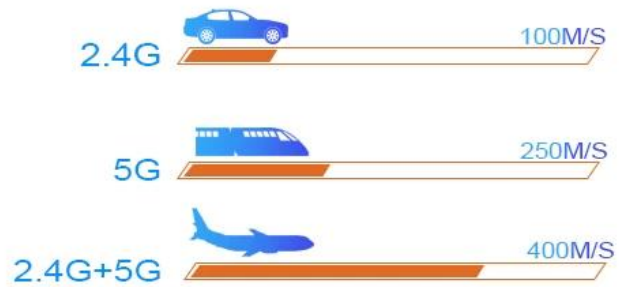

Android 9.0

6K video decoder

64-bit quad-core ARM
Cortex A53 CPU Support
multi-video decoder up to
6Kx4K@30fps

New upgraded built-in WiFi

WiFi IEEE 802.11 a/b/g/n/ac
Support dual-band wifi

MIMO Wi-Fi

Dual frequency WiFi

HDR dynamic range

New quality optimization engine
technology, experience a different visual feast

SDR

HDR

Extreme 6k enjoyment

Real-time image decoding- Maximum resolution up to 5760×3240

4K

« »