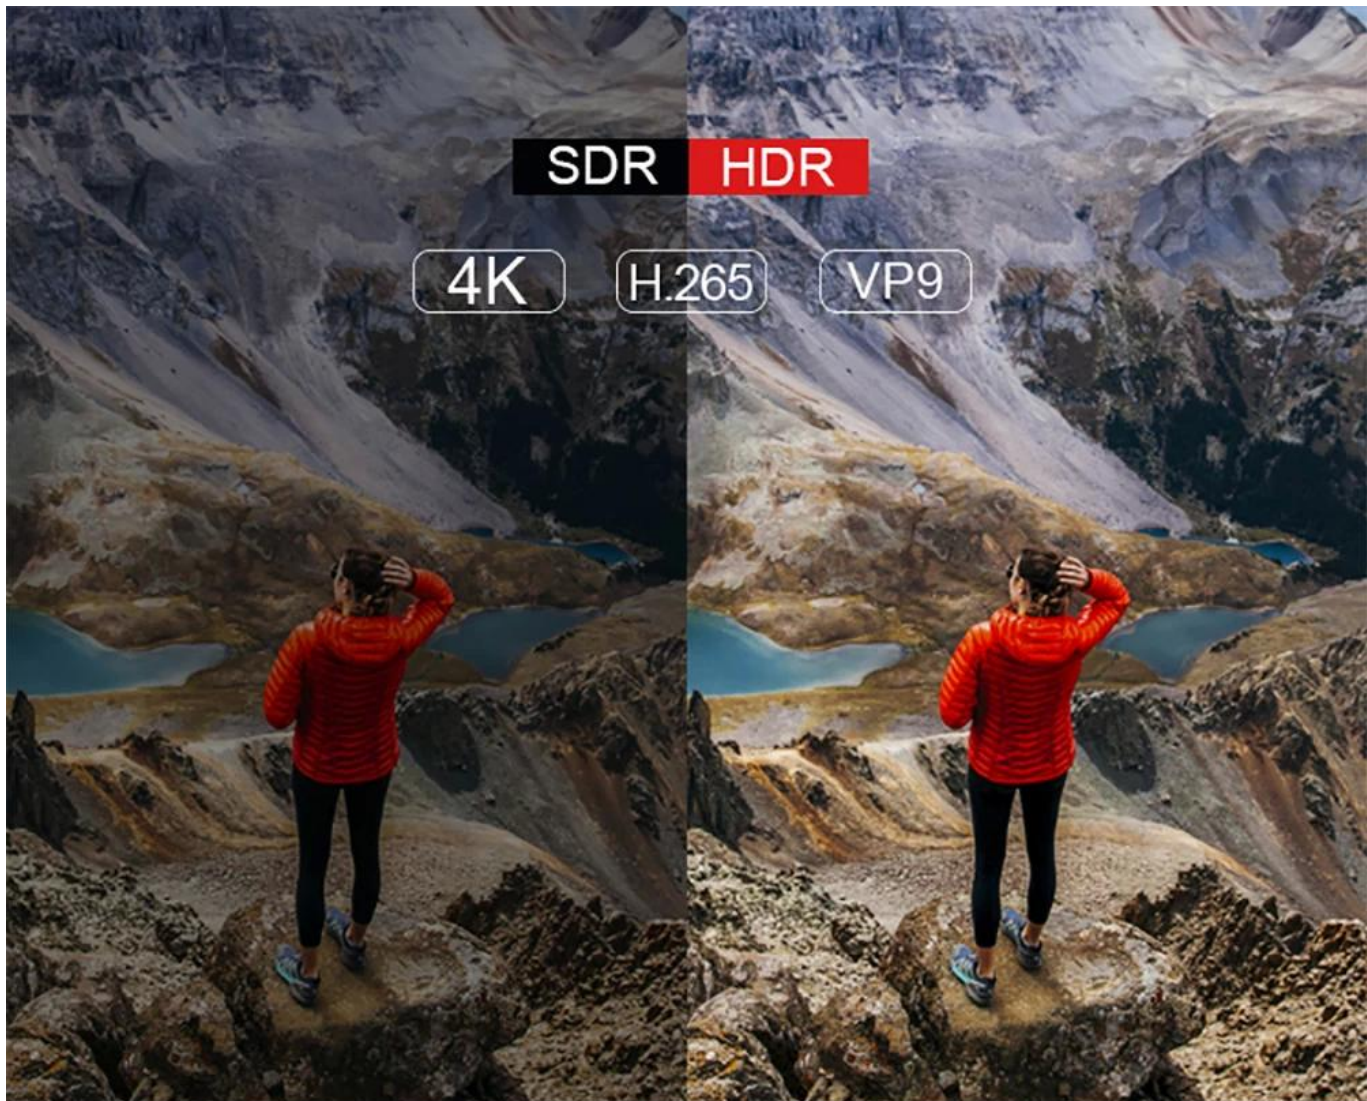

SDR HDR

4K

H.265

VP9

Support HDR

HDR offers a deeper , more life-like display, which boosts 4K and gives you even greater color and contrast.

2020 NEWEST ANDROID 10.0

Higher quality output,
Powerful graphics processor,
Stable performance