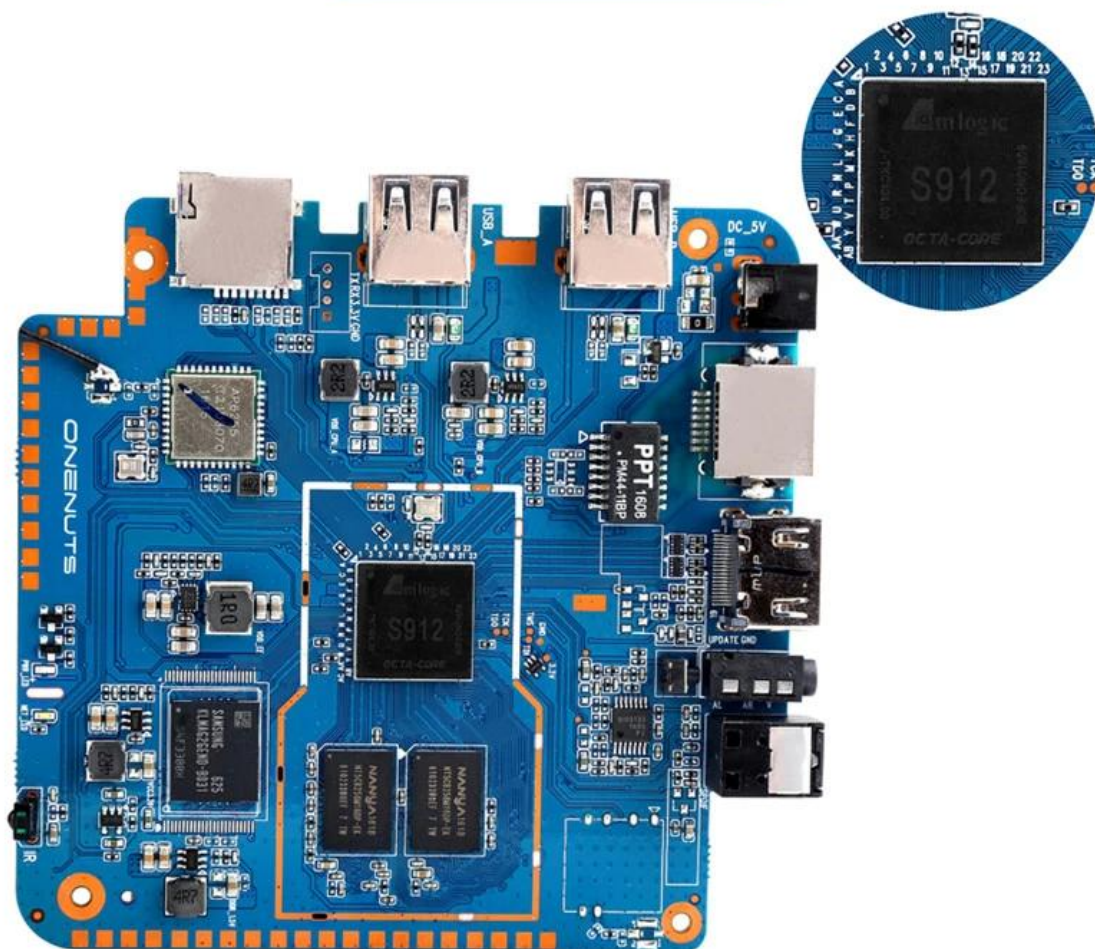

With Bluetooth headphone, enjoy your happy private world.

Young Look

Model No.	ONENUTS Nut 1
CPU	Amlogic S912 octa-core ARM Cortex A53 processor @ up to 2.0GHz
GPU	ARM Mail-T820MP3 GPU up to 750MHz(DVFS)
ROM	2GB DDR3
Internal Storage	16GB eMMC flash and SD slot up to 32GB
Video Docoder	VP9-10/H.265 up to 4Kx2K@60fps
HDMI	HDMI 2.0a up to 4K @ 60Hz with CEC and HDR support, and AV port

OTA Update

Support background auto upgrade and offer you the newest experience.

Product structure

Motherboard Show

Наша лучшая оптовая приставка Android TV Box создана для того, чтобы по-новому взглянуть на ваши впечатления от просмотра: