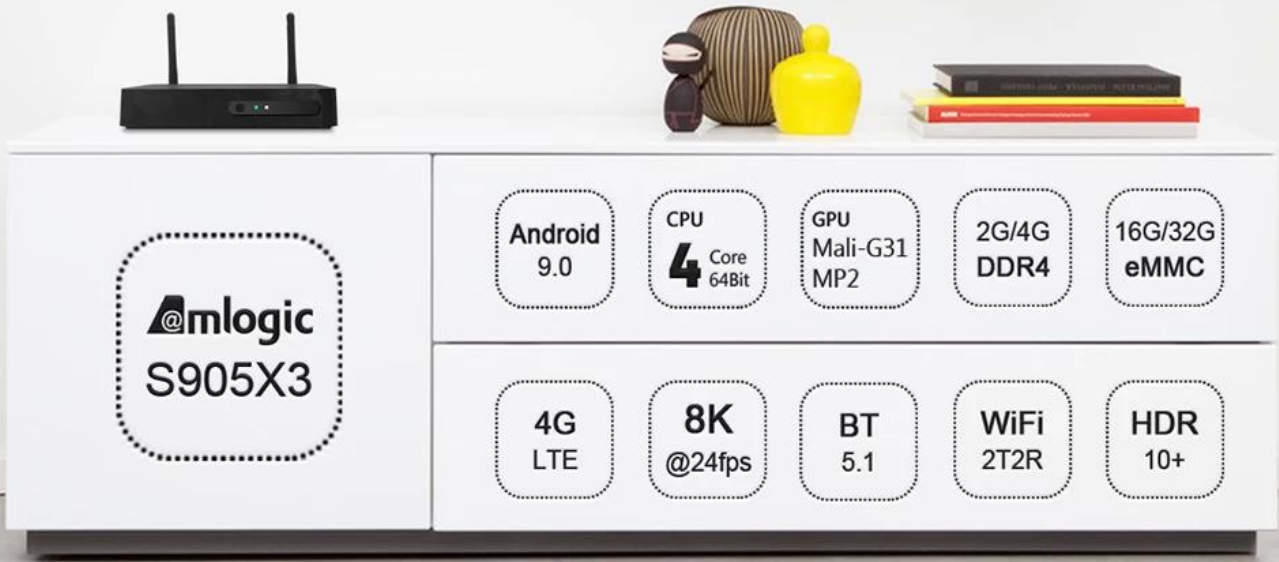

@mlogic
S905X3

Android 9.0	CPU 4 Core 64Bit	GPU Mali-G31 MP2	2G/4G DDR4	16G/32G eMMC
4G LTE	8K @24fps	BT 5.1	WiFi 2T2R	HDR 10+