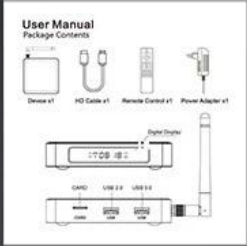

User Manual*1