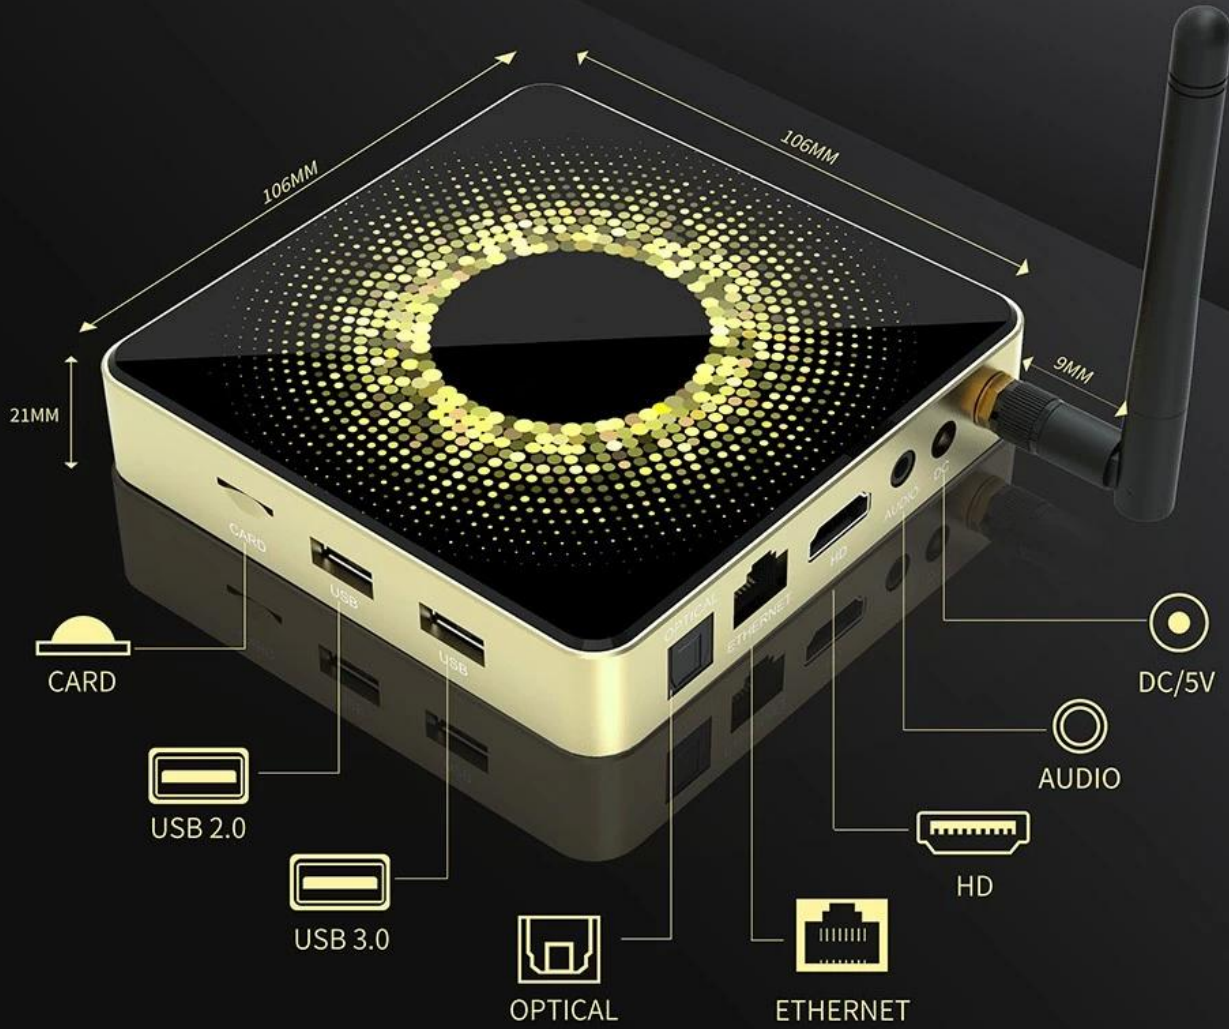

↑ 20%-30%

VP9

H. 265

Support AV1 video decoding for a superior video viewing experience

Multiple Application Functions

Support freely switching wallpapers, changing home screen icons as you like, switching address to obtain local weather and voice control.

 Watch movies

 Working Conference

 Music sharing

 Cast screen

 Play games

Various Interfaces

Various interfaces such as HD, LAN, USB, etc. To meet your different needs at the same time.

Package Contents

Power Supply*1

HD data cable*1

User Manual*1

Remote Control*1

此款電視盒採用 Amlogic S928X Android 11 WiFi 6 8K Ultra HD 8G RAM
 此款電視盒採用 Amlogic S928X
 此款電視盒採用 Android 11 此款電視盒採用
 此款電視盒採用 WiFi 6 此款電視盒採用
 此款電視盒採用 8K Ultra HD
 此款電視盒採用 RAM 8G
 此款電視盒採用 [Amlogic S928X](#)
 此款電視盒採用