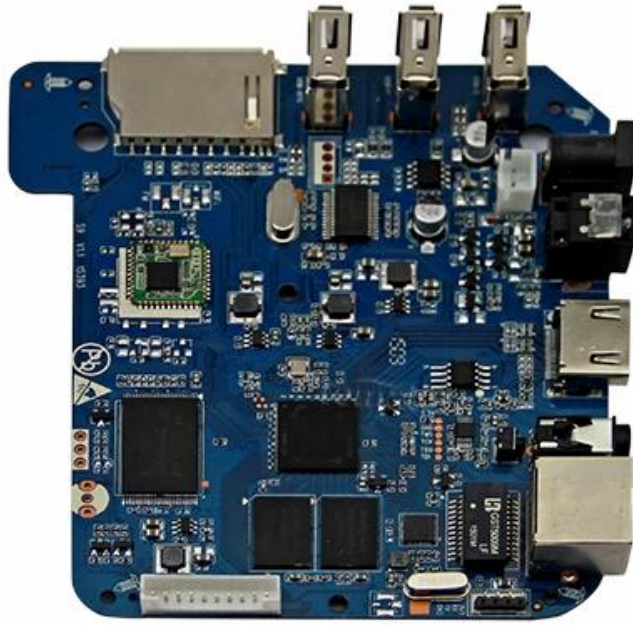

Android 5.1 Quad Core Cortex A53 Amlogic S905 Lollipop

S9

Amlogic S905 Quad Core S9

New! Amlogic S905 Quad Core ARM Cortex™-A53 CPU
up to 2.0 GHz, 1GB/8GB H.265 4K2K Android 5.1 TV Box!

S905

1GB
8GB

DLNA
CERTIFIED

H.265
HEVC

4k2k

Android 5.1

FULL HD
1080P

Amlogic S905 Quad Core S9	
Model	Amlogic S905 Quad Core ARM Cortex™ -A53 CPU up to 2.0 GHz (DVFS)
Processor	Penta-Core Mali-450 up to 750MHz
RAM	8GB
DDR3	1GB DDR3
Power	Power Consumption: <0.5W
www.sztomato.com	
Power Input	5V/2A
LED (LED)	LED Indicator: Red / Green / Blue / Yellow / White / Off
Android™ 5.1 Lollipop	
Video	H.265 HEVC MP-10@L5.1 up to 4Kx2K@60fps H.264 AVC HP™@L5.1 up to 4Kx2K@30fps H.264 MVC up to 1080P@60fps MPEG-4 ASP@L5 up to 1080P@60fps (ISO-14496) WMV/VC-1 SP/MP/AP up to 1080P@60fps AVS-P16(AVS) /AVS-P2 up to 1080P@60fps MPEG-2 MP/HL up to 1080P@60fps (ISO-13818) MPEG-1 MP/HL up to 1080P@60fps (ISO-11172) RealVideo 8/9/10 up to 1080P WebM up to VGA MJPEG / JPEGLossless (ISO/IEC-10918) JPEGLossy, JPEGLossless, JPEGLossy, JPEGLossless
Audio	MediaCPU up to DSP MP3, AAC, WMA, RM, FLAC, Ogg up to 5.1 SPDIF/IEC958 / PCM Serial Digital Audio input/output
Image	HD JPEG, BMP, GIF, PNG, TIF
www.sztomato.com	
1* HDMI™	4K*2K UHD, HDMI™ 2.0
1* Ethernet	480i/576i
3* USB	2 * USBHost, 1 * USB
1* RJ45	1000M LAN
1* SD™/MMC	4GB/8GB/16GB/32GB/64GB
www.sztomato.com	

OS	Android 4.4.2, Netflix, Hulu, Flixster, Youtube
App Store	Android Market, Amazon™ App Store
Storage	HDD, USB U, SD™/MMC
Network	SKYPE, MSN, Facebook, Twitter, QQ
Other	DLNA 2.4G

Picture Show

Indicator

USB*3

SD/MMC Card

S905

64-Bit
Quad Core
Cortex A53

4K

H.265
@60fps

HDMI 2.0
HDCP 2.2

TSMC
28NM