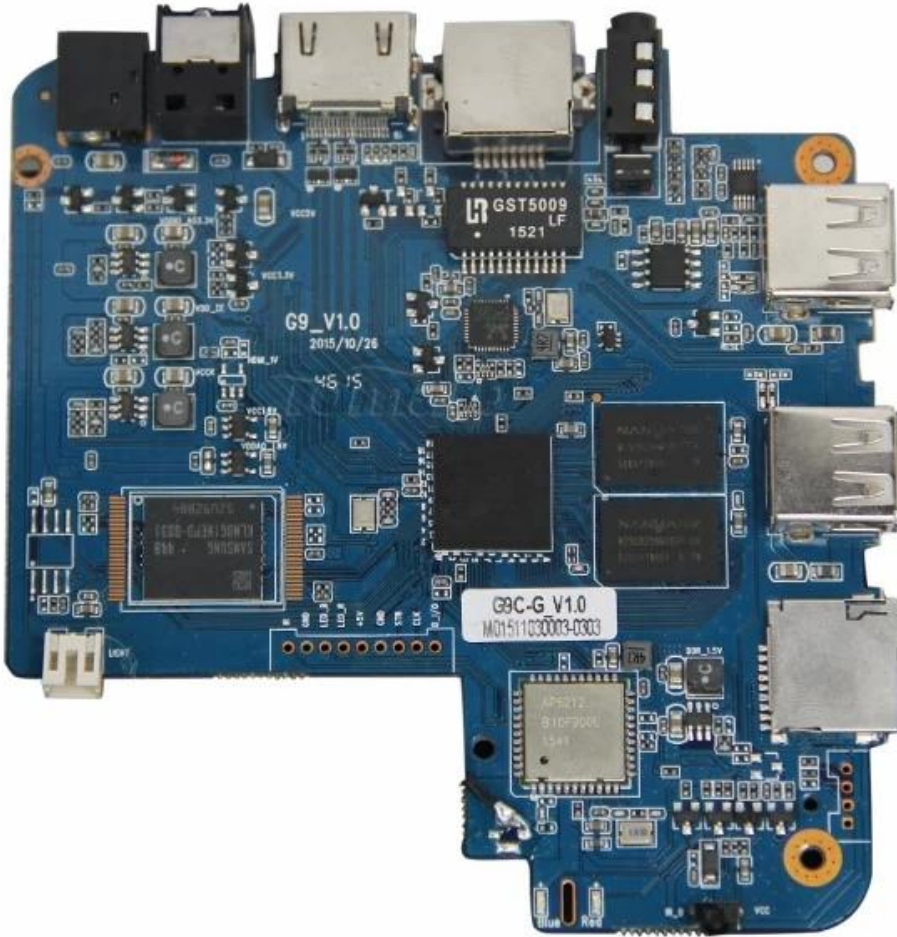

OTT Amlogic S905X 6.0.1 Android Quad Core G9Cx

<p>Amlogic S905X G9Cx</p>	
Processor	Amlogic S905x 64-bit ARM Cortex™ -A53 2.0 GHz
GPU	Penta-Core Mali-450 750Mhz
Cache	8GB
RAM	1GB DDR3
<p>Power & I/O</p>	
Power	5V/2A
LED	Power: Red; Status: Blue
<p>OS & Software</p>	
OS	Android 6.0.1
3D	3D-HD 1080Px2
Video	VP9/H.265 4Kx2K@60 fps, HD MPEG1/2/4, H.264 /H.265, HD CVC-1, RM/RMVB, Xvid/DivX3/4/5/6, RealVideo8/9/10, HEVC MP-10
Audio	Avi/Rm/Rmvp/Ts/Vob/Mkv/Mov/ISO/Wmv/Asf/Flv/Dat/Mpg/Mpeg/ MP4
Formats	MP3/WMA/AAC/WAV/OGG/AC3/DDP/TrueHD/DTS/DTS/HD/FLAC
Image	HD JPEG/BMP/GIF/PNG/TIFF
USB	3 USB 2.0 U Disk USB HDD
Storage	SD™ /SDHC/MMC
HDD	FAT16/FAT32/NTFS
Connectivity	WiFi/SMI/SSA/IDXUSB
Display	SD / HD / 4K2K Ultra HD
OSD	OSD / OSD / OSD / OSD / OSD
Network	1000M, RJ-45 (IEEE 802.3 10/100/1000 Gigabit)
Bluetooth	IEEE802.11 b/g/n Bluetooth™ 4.1EDR
Wireless	USB 2.4GHz USB 2.4GHz
HDMI™	HDMI 2.0a 3D, HDR, CEC 4Kx2K@60fps
AV	AV
Other	Other
3D	3D
SPDIF/IEC958	SPDIF/IEC958
IPTV	IPTV OTT

Picture Show

Indicator Light Port

Micro SD Card

USB

USB

AV Port

RJ 45 ETHERNET

HDMI™

Optical Port

Power Port

Android 6.0.1 Quad Core OTT Amlogic S905X G9Cx

Android 6.0.1 Quad Core OTT Amlogic S905X G9Cx

TV Box

Google Play Store

TV Box

TV Box