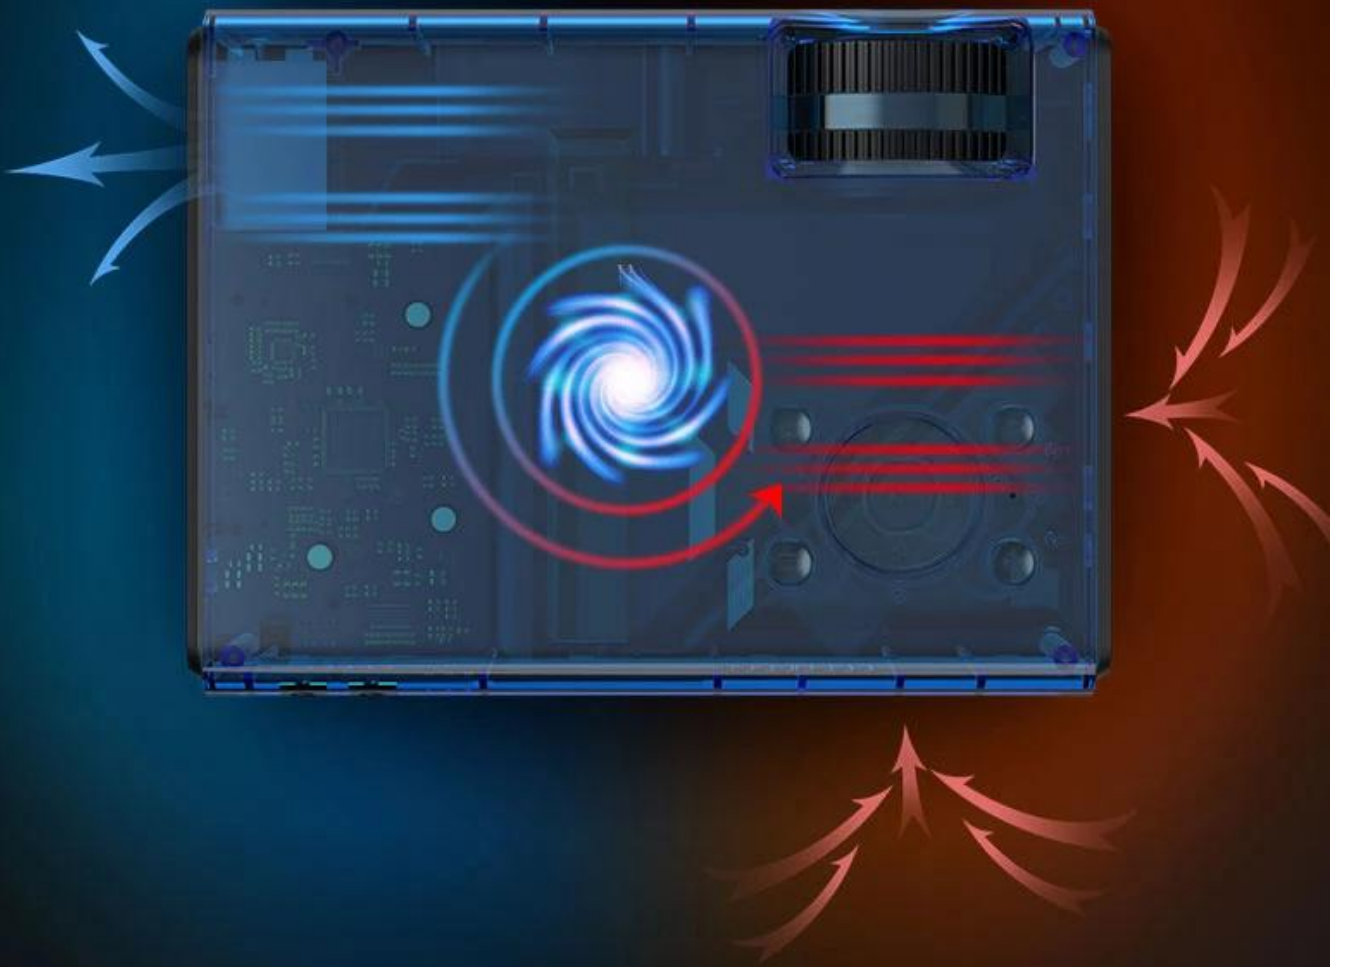

Manual
horizontal / vertical correction

$\pm 15^\circ$
Keystone

Focus

Mirror screen WIFI 802.11AC 3X speed than last generation

WIFI 802.11AC

Mirror screen

Phone/Tablet mirror screen

Do anything you want
at the same time

HDMI interface

Instant plug and play

Efficient Heat dissipation dust-proof Technical design

Android 9.0 Dual-Band WiFi
WiFi
WiFi