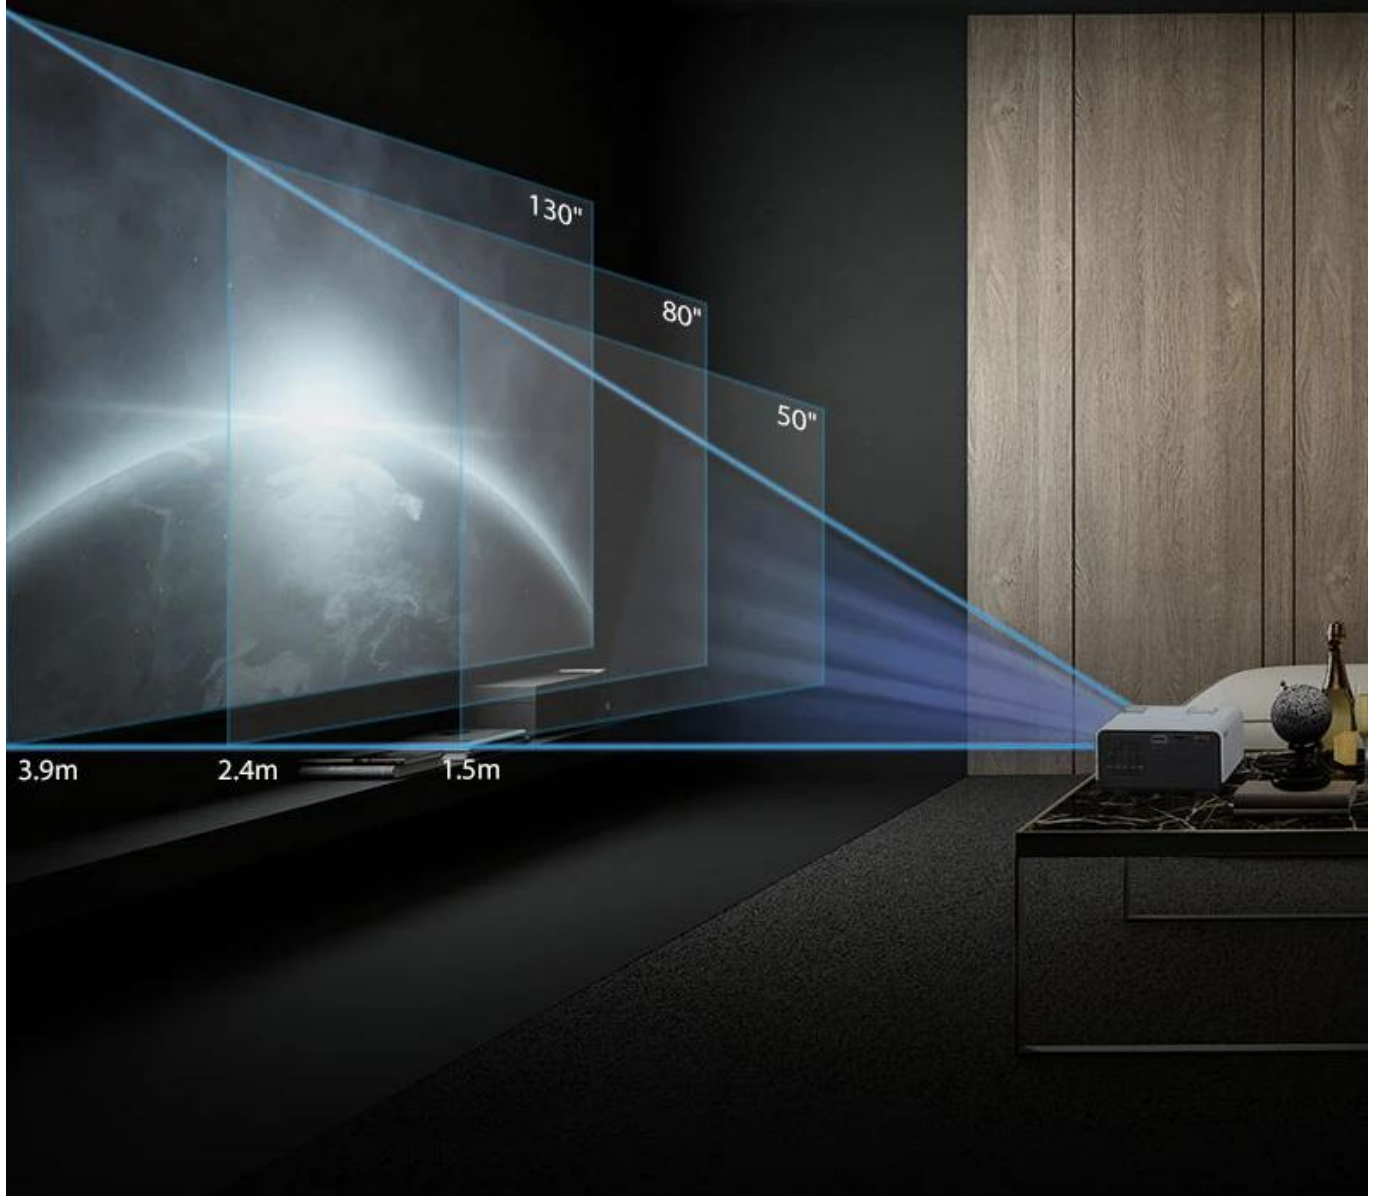

Android
9.0

Android 9.0 system

2.4G 5G

Dual-band wifi

Mirror screen

Mirror screen

Hi-fi speaker

Hi-fi speaker

BT

BT

100 inch huge screen at 3 meters

High definition cinema experience

Cinema 4K video playback

1080P huge screen

Private cinema / Business office / Huge screen gaming
4K video streaming 300 inch huge screen
1920*1080P eye the reality

Extreme color
Real 100 ANSI lumen
No light spot

Hi-Fi speaker

JBL's supplier powerful sound

Potable size Easy carrying

12.5*16.7*6.7 (cm) Weight 0.7kg
Smallest among 3.5 inch LCD projectors

Keystone correction

Manual
horizontal / vertical correction

$\pm 15^\circ$
Keystone

Focus

Mirror screen WIFI 802.11AC 3X speed than last generation

WIFI 802.11AC

Mirror screen

Phone/Tablet mirror screen

Do anything you want
at the same time