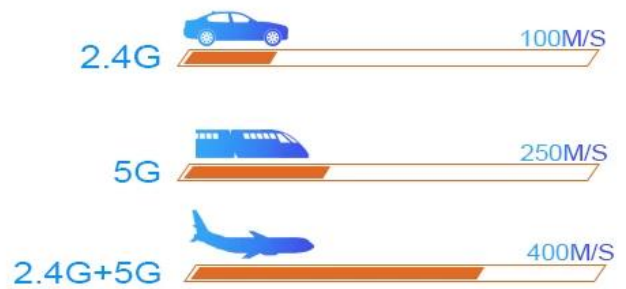

Android 9.0

6K video decoder

64-bit quad-core ARM
Cortex A53 CPU Support
multi-video decoder up to
6Kx4K@30fps

New upgraded built-in WiFi

WiFi IEEE 802.11 a/b/g/n/ac
Support dual-band wifi

MIMO Wi-Fi

Dual frequency WiFi

HDR dynamic range

New quality optimization engine
technology, experience a different visual feast

SDR

HDR

Extreme 6k enjoyment

Real-time image decoding- Maximum resolution up to 5760×3240

4K « » 6K

Package Contents