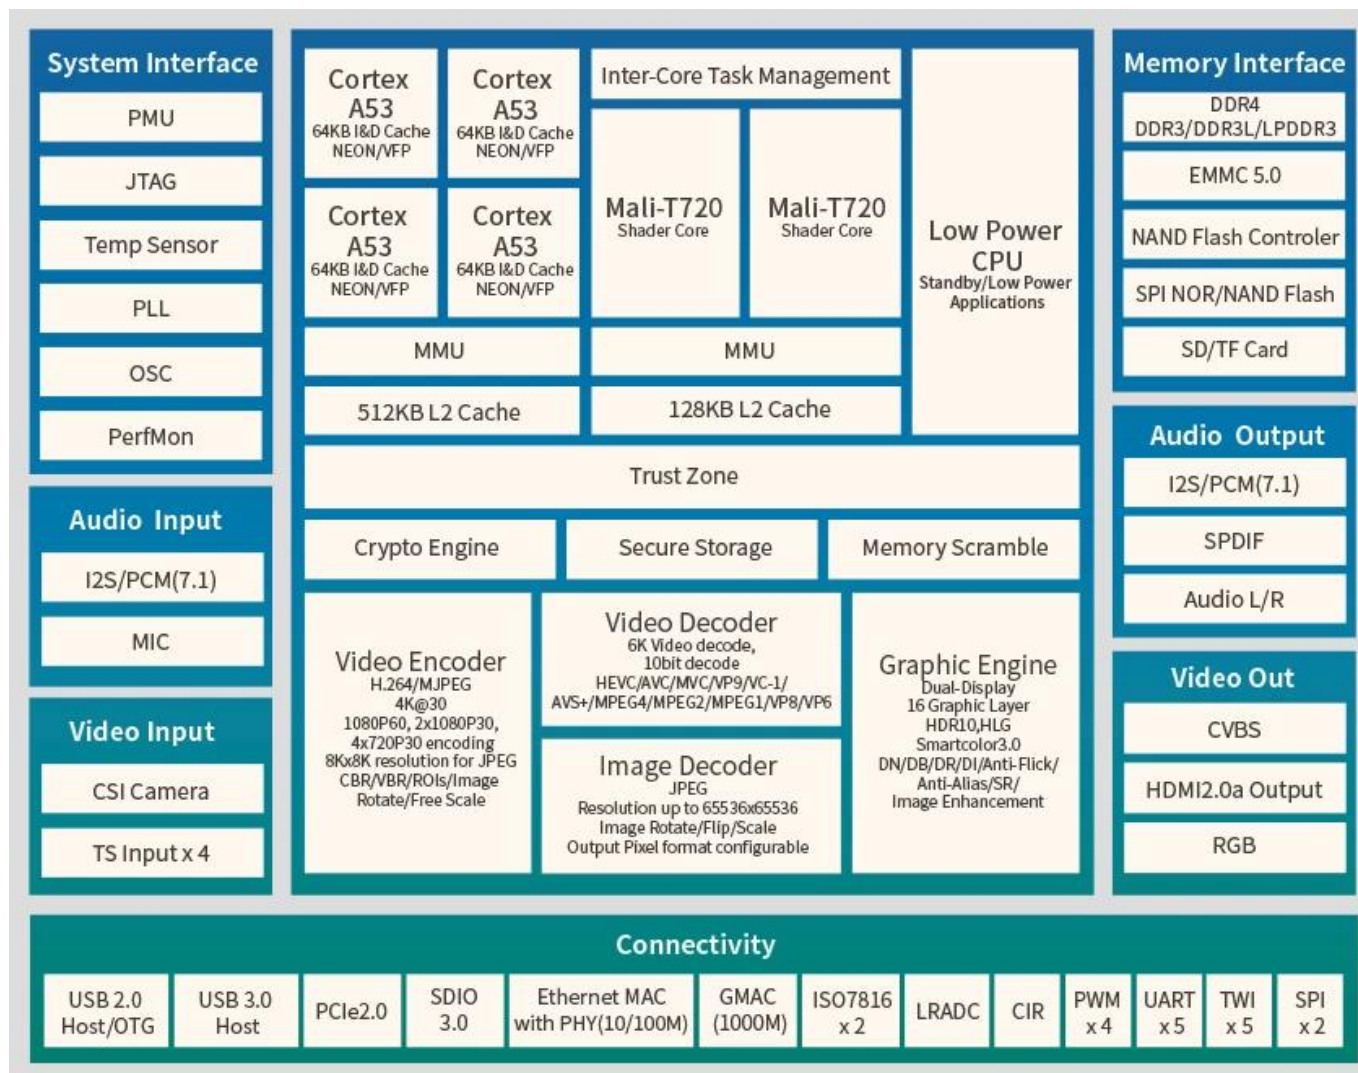

Android 9.0 TV Box Allwinner H6 4GB 32GB LED Dual Band LAN USB3.0

<ul style="list-style-type: none"> System Interface Memory Interface Audio Input Audio Output Video Input Video Out Connectivity 	<ul style="list-style-type: none"> Processor: Allwinner H6 Android 9.0 Core: Allwinner H603 ARM Cortex™ Quad-core 64-bit A53 GPU: Mali T720 Memory: DDR3: 4GB/2GB Storage: eMMC: 32GB (Option: 16GB/64GB) OS: Android 9.0 WiFi: IEEE 802.11b/g/n/ac; 2.4G/5G 2*2 USB: USB 3.0 4.1 HS
---	--

規格

● Allwinner Video Engine (AVE) 対応
 ● 4Kx2K@60fps/1x1080P@60fps
 ● "ハードウェア" 対応
 ● H265/HEVC Main/Main10 profile@Level5.2 対応; 6K@60fps 対応 6Kx4K@30fps
 ● H264/AVC BP/MP/HP@level5.1, MVC, 4K@30fps
 ● VP9, 0/2, 4K@30fps
 ● VP6/VP8, 1080P@60fps
 ● MPEG1/MPEG2 SP@ML, MP@HL, 1080P@60fps
 ● MPEG4 SP@0~3, ASP@0~5, GMC, 1080P@60fps
 ● AVS/AVS JIZHUN@6.0, 1080P@60fps
 ● VC-1 SP@ML, MP@HL, AP@0~3, 1080P@60fps
 ● Buffer()
 ● YUV420/YV12/NV12/...
 ● 65536 x 65536
 ● JPEG
 ● YUV420/YV12/NV12/...

音源

● MPEG-1, MPEG-2(L1/L2/L3), MP3, AAC-LC, HE AAC V1/V2, APE, FLAC, OGG, AMR-NB, AMR-WB, G.711(u/a)
 ● G.711(u/a), AMR-NB, AMR-WB, AAC-LC
 ● 3~5
 ●

接続

1 * HDMI

HDMI 2.0a TX

1 * 486i/576i

486i/576i

3 * 3.0

1* 3.0

1* 2.0

1* 2.0

1 * RJ45

1*RJ45

10/100M

1 * HDMI 1.4

HDMI 1.4 TX