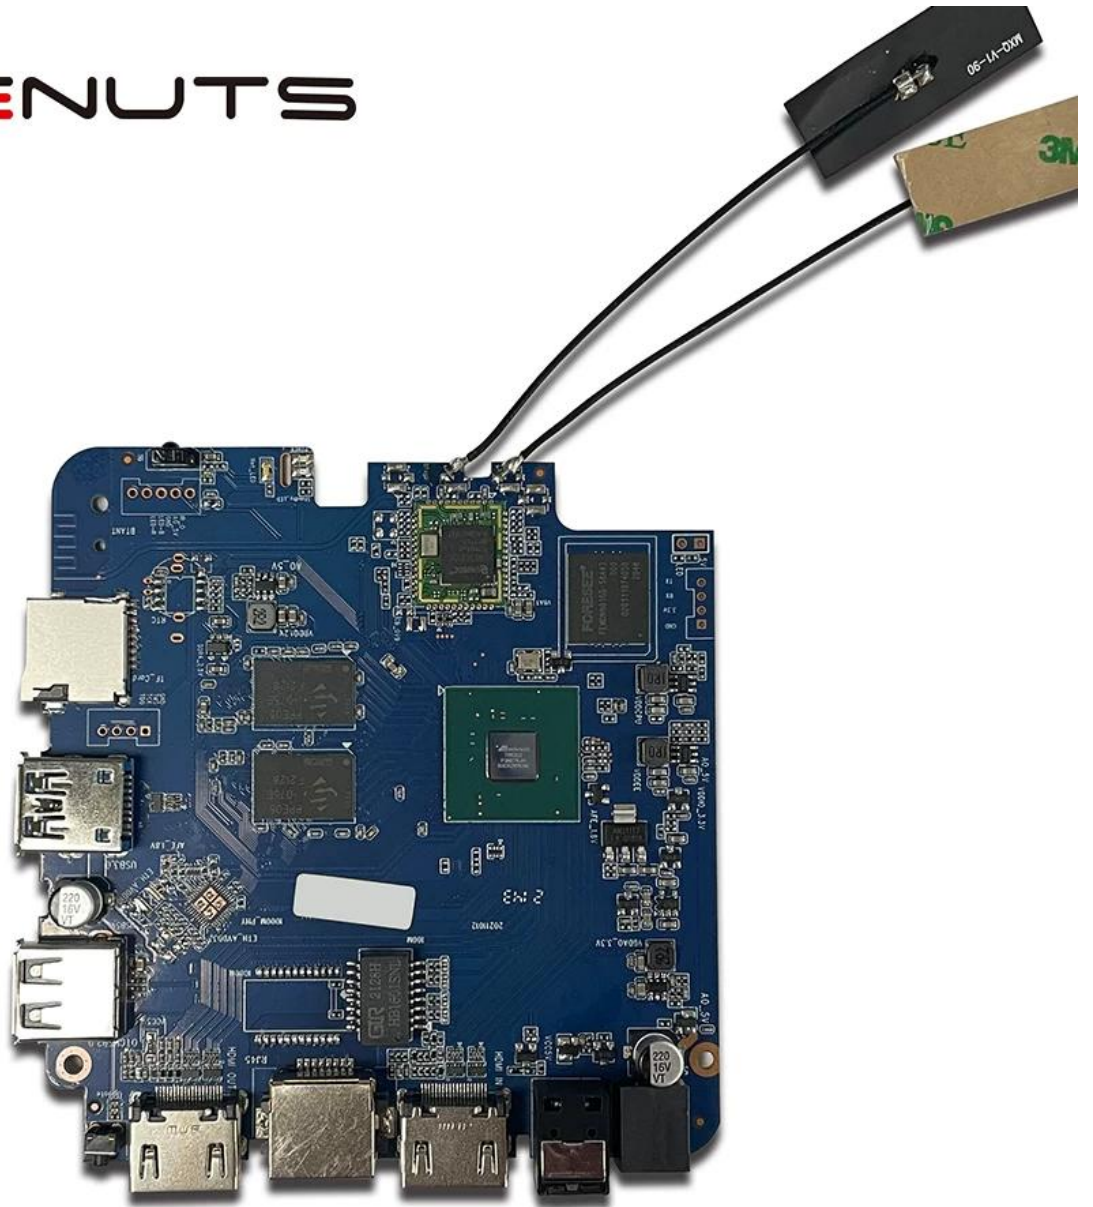

@mlogic

A-T18B043.07

T962E2

BONMON005

ONENUTS

 <p>Multi-core 32/64-bit CPU and 3D GPU with high performance</p>	 <p>Powerful multimedia processing capability, supporting all mainstream video decoding including 8K/4K 10-bit AV1/H.265/VP9/AVS2</p>	 <p>Supports all mainstream HDR standard including Dolby Vision, HDR10 and HLG</p>	 <p>Unique Trulife picture quality enhancement engine, offering theater-like visual effect</p>	 <p>Complete production-ready security solution, supporting secure boot, secure OS and mainstream DRMs</p>
 <p>Ultra-high performance and ultra-low power consumption</p>	 <p>Ultra-high SoC integration and rich peripheral interfaces</p>	 <p>Complete IP license, including Dolby, DTS, etc.</p>	 <p>Supports screen projection technology like DLNA, Miracast etc.</p>	 <p>Provides mature turn-key solution for both split and AIO smart TV</p>