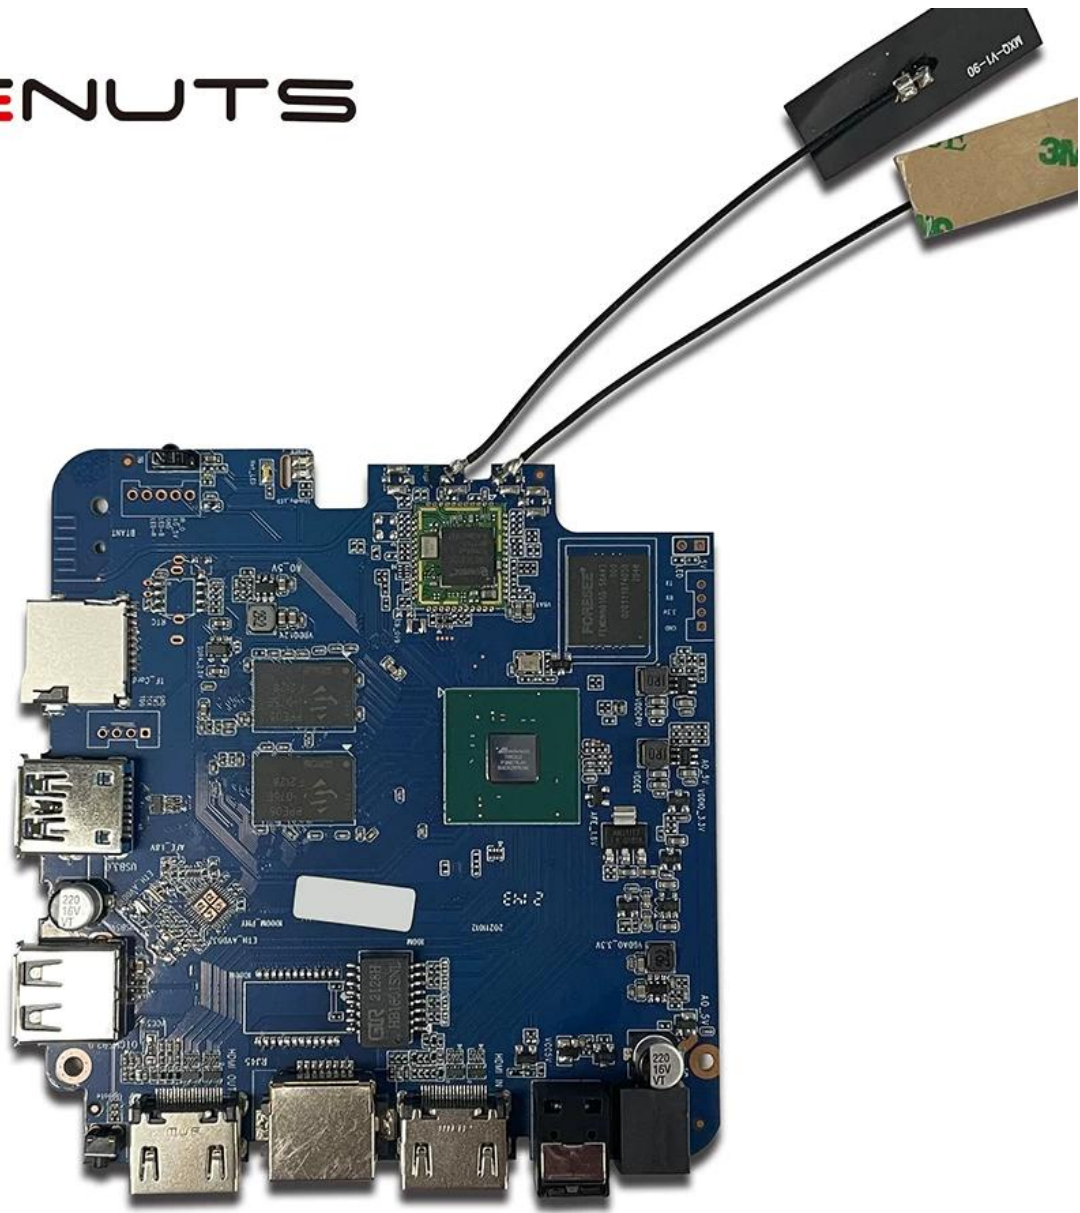

Android Android HDMI

Android	
Processor	Amlogic T962E2 Android HDMI
Processor	Amlogic T962E2 Quad-Core ARM Cortex-A55 2.0GHz
GPU	ARM Mali-G31 MP2
RAM	DDR4: 2GB/4GB
Storage	eMMC 16G/32GB
OS	Android 8.1/9.0
WiFi	IEEE 802.11ac/a/b/g/n(UWE5621DS) 2.4G/5G
Bluetooth	MIMO(2T2R)
Bluetooth	100M / 1000M
Bluetooth	5.0
AV	
AV1	4Kx2K@75fps,VP9/H.265 8Kx4K@24fps,VP9/H.265/AVS2 4Kx2K@60fps,H.264 4Kx2K @30fps, AVS/VC-1/MPEG-4 1080P @60fps
H.264	1080P @30fps
HD	MPEG1/2/4,H.265/HEVC,AVS2, HD AVC/VC-1, RM/RMVB, Xvid/DivX3/4/5/6, RealVideo8/9/10
Audio	Avi/Rm/Rmvp/Ts/Vob/Mkv/Mov/ISO/wmv/asf/flv/dat/mpg/mpeg MP3/WMA/AAC/WAV/OGG/DDP/TrueHD/HD/FLAC
HDR	HDR 10/10, Dolby Vision
DRM	Widevine (Verimatrix/Playready)
Ports	
HDMI	1 * HDMI 1 * HDMI (HDMI 2.1)
USB	1 * USB 1 * USB 2.0, 1 * USB3.0, USB Flash Drive USB HDD
LAN	1 * RJ45
TF	1 * TF
Power	Input: 5V/2A Output: AC100-240V 50/60Hz RTC USB
Media	
Format	HD JPEG, BMP, GIF, PNG, TIF
Streaming	Miracast, DLNA, Skype, Netflix, Twitter, Picasa, Youtube, Flickr, Facebook, etc.
App	Netflix, Hulu, Flixster, Youtube, Android Market, Amazon App Store
Storage	HDD, U Disk, TF USB BT; 2.4GHz USB 2.4GHz

@mlogic

A-T8B043.07

T962E2

BONMON005

ONENUTS

 <p>Multi-core 32/64-bit CPU and 3D GPU with high performance</p>	 <p>Powerful multimedia processing capability, supporting all mainstream video decoding including 8K/4K 10-bit AV1/H.265/VP9/AVS2</p>	 <p>Supports all mainstream HDR standard including Dolby Vision, HDR10 and HLG</p>	 <p>Unique Trulife picture quality enhancement engine, offering theater-like visual effect</p>	 <p>Complete production-ready security solution, supporting secure boot, secure OS and mainstream DRMs</p>
 <p>Ultra-high performance and ultra-low power consumption</p>	 <p>Ultra-high SoC integration and rich peripheral interfaces</p>	 <p>Complete IP license, including Dolby, DTS, etc.</p>	 <p>Supports screen projection technology like DLNA, Miracast etc.</p>	 <p>Provides mature turn-key solution for both split and AIO smart TV</p>