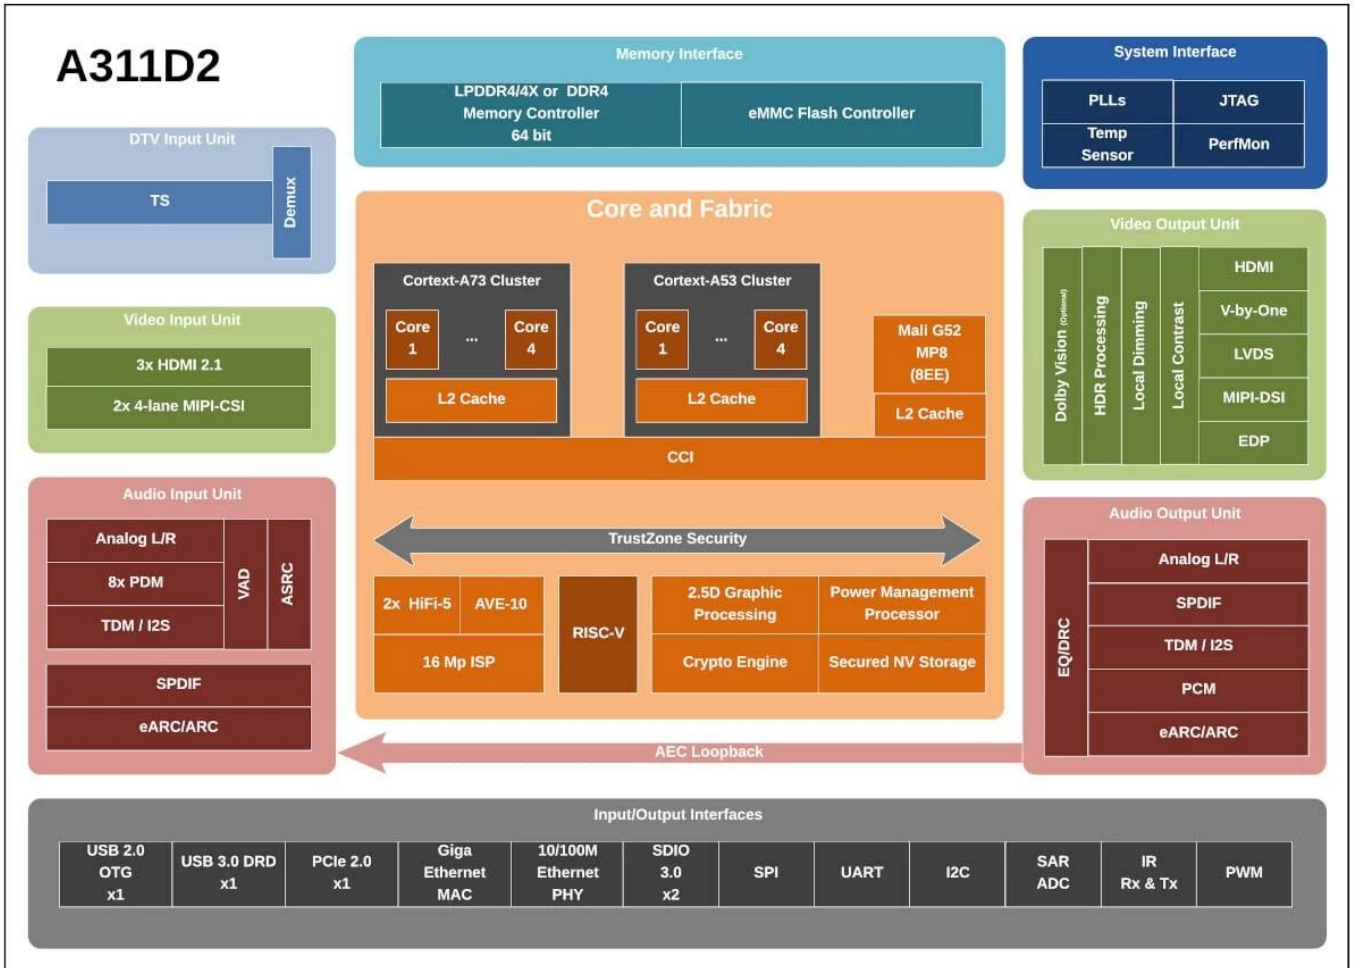

Android TV

Android IPTV

Android TV	
Processor	Android Amlogic A311D2
GPU	Amlogic A311D2 Cortex-A73 Cortex-A53
RAM	G52 MP8
Storage	4GB (8GB/32GB)
OS	32GB (64GB/128GB/256GB)
OS Version	Android 11.0
Network	Wi-Fi (2.4G/5G); BT4.2 BT5.0 (M.2)
I/O	
HDMI	3 * HDMI
LVDS	1 * LVDS
V-By-One	2*8 V-by-One 4Kp60; 4K*2K@60Hz
USB	1 * USB 3.0 A
Mini USB	1 * Mini USB OTG
RS232	2 * RS232 (2 * TTL);
TF	1 * TF
CSI	2 * CSI
Camera	Camera CSI
I2S	I2S
RJ45	1 * RJ45, 100M / 1000M
SPDIF	SPDIF COAX
AUDIO	AUDIO_
AUDIO	AUDIO_
IR	IR (IR)
LED	LED
OTA	TF & USB OTA
Power	5V/12V

Android TV Box IPTV

Android TV

- Android TV
- 4K HD: 4K Ultra HD
- Wi-Fi, HDMI, USB, Bluetooth
- Android: Google Play Store