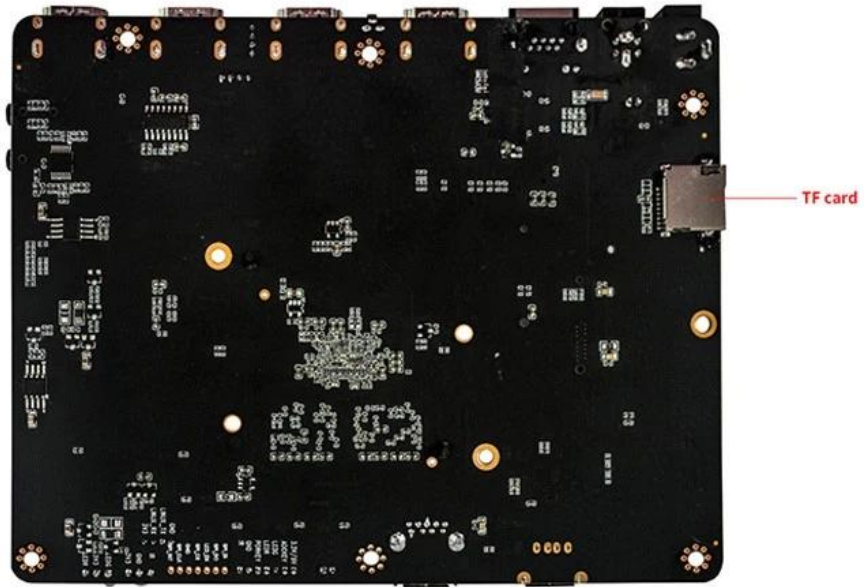

Android TV

Android IPTV

Android TV	
Processor	Android Amlogic A311D2
GPU	Amlogic A311D2 Cortex-A73 Cortex-A53
RAM	G52 MP8
Storage	4GB (8GB/32GB)
OS	32GB (64GB/128GB/256GB)
OS Version	Android 11.0
Network	Wi-Fi (2.4G/5G); BT4.2 BT5.0 (M.2)
I/O	
HDMI	3 * HDMI
LVDS	1 * LVDS
V-By-One	2*8 V-by-One 4Kp60; 4K*2K@60Hz
USB	1 * USB 3.0 A
Mini USB	1 * Mini USB OTG
RS232	2 * RS232 (2 * TTL);
TF	1 * TF
CSI	2 * CSI
Camera	Camera CSI
I2S	I2S
RJ45	1 * RJ45, 100M / 1000M
SPDIF	SPDIF COAX
AUDIO	AUDIO_
AUDIO	AUDIO_
IR	IR (IR)
LED	LED
OTA	TF & USB OTA
Power	5V/12V

Android TV Box IPTV

Android TV

- Android TV
- 4K HD: 4K Ultra HD
- Wi-Fi, HDMI, USB, Bluetooth
- Android: Google Play Store