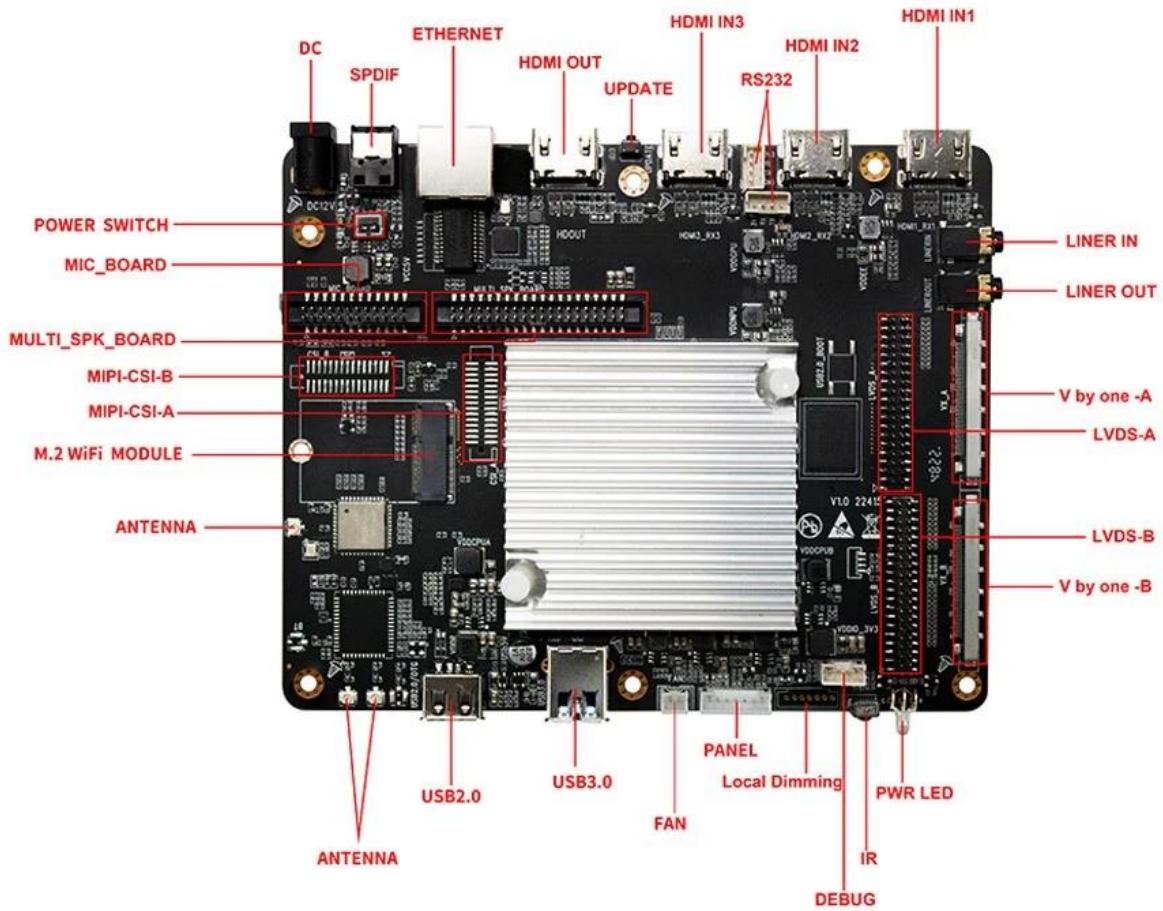

Android TV

Android IPTV

Android TV	
Processor	Android Amlogic A311D2
GPU	Amlogic A311D2 Cortex-A73 Cortex-A53
RAM	G52 MP8
Storage	4GB (8GB/32GB)
OS	32GB (64GB/128GB/256GB)
OS Version	Android 11.0
Network	Wi-Fi (2.4G/5G); BT4.2 BT5.0 (M.2)
I/O	
HDMI	3 * HDMI
LVDS	1 * LVDS
V-By-One	2*8 V-by-One 4Kp60; 4K*2K@60Hz
USB	1 * USB 3.0 A
Mini USB	1 * Mini USB OTG
RS232	2 * RS232 (2 * TTL);
TF	1 * TF
CSI	2 * CSI
Camera	Camera CSI
I2S	I2S
RJ45	1 * RJ45, 100M / 1000M
SPDIF	SPDIF COAX
AUDIO	AUDIO_
AUDIO	AUDIO_
IR	IR (IR)
LED	LED
OTA	TF & USB OTA
Power	5V/12V

Android TV Box IPTV

Android TV

- Android TV
- 4K HD: 4K Ultra HD
- Wi-Fi, HDMI, USB, Bluetooth
- Android: Google Play Store