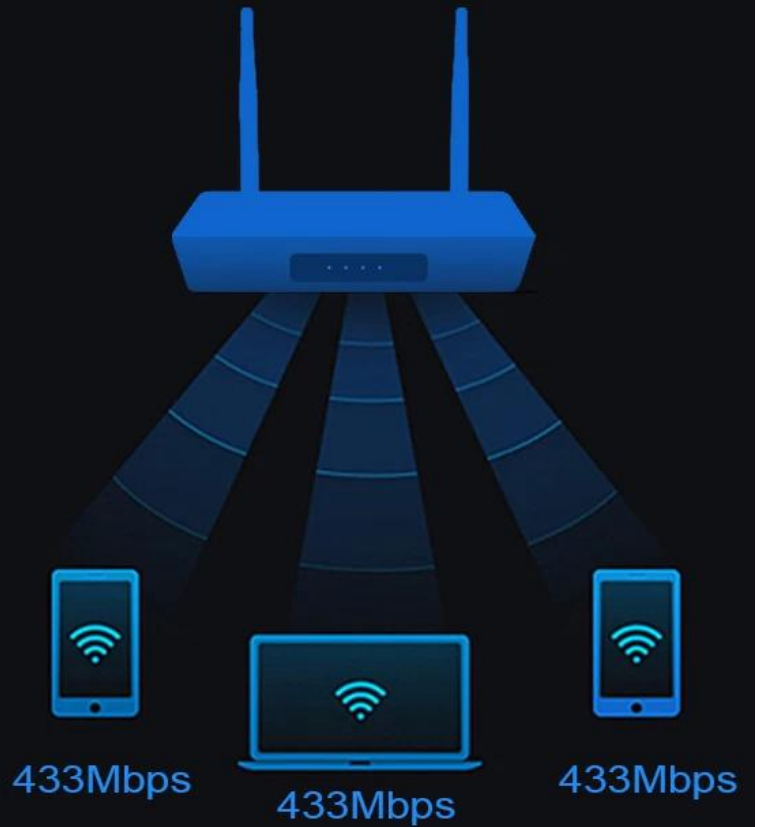

儲存裝置

儲存裝置	SIFLOWER SF16A18
容量	64MB/32*16
LED/WIFI WAN LAN1 LAN2	4 * LED/WIFI WAN LAN1 LAN2
150	150
2.4G	2.4G
5G	433
WPS	WPS
802.11 ac/a/n 802.11 b/g/n MU-MIMO	802.11 ac/a/n 802.11 b/g/n MU-MIMO
2.4GHZ 5GHZ/	2.4GHZ 5GHZ/
802.11 ac/a/n 802.11 b/g/n	802.11 ac/a/n 802.11 b/g/n
IPv6/IPv4	IPv6/IPv4
WAN	1*GbE
2*100	2*100

Ordinary router

Smart TV Box

Secure Network

Automatically shields other network devices,
and block webpages containing Trojans.

One Device Dual Lise

Not only router but also smart tv box

ROUTER

Connecting with network cable, then a router.