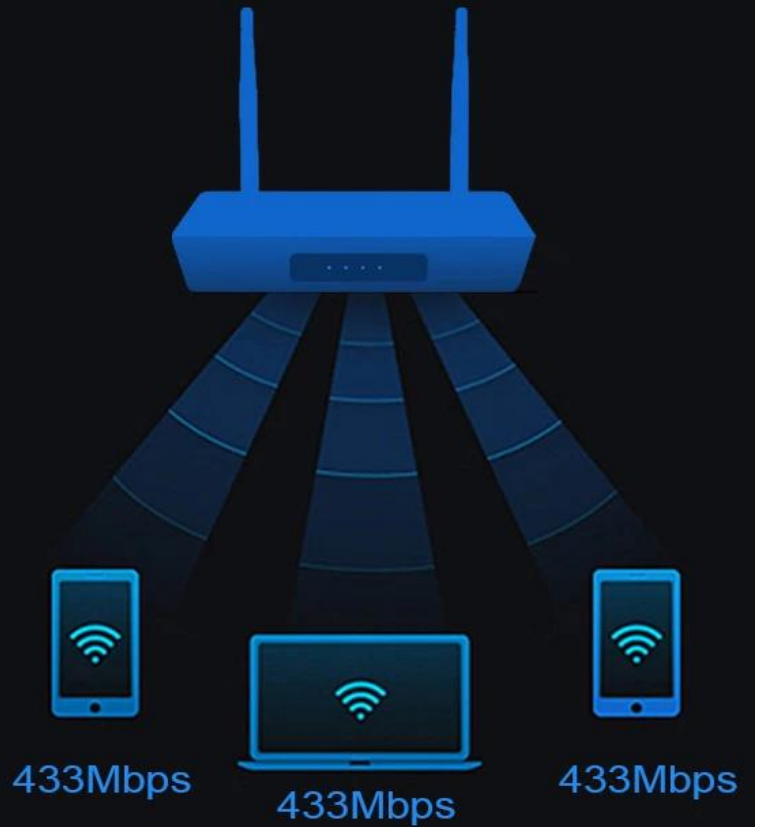

規格

型號	SIFLOWER SF16A18
尺寸	64MB/32*16
接口	4 * LED/WIFI WAN LAN1 LAN2
重量	150g
2.4G	
5G	433g
WPS	
802.11 ac/a/n	802.11 b/g/n MU-MIMO
2.4GHZ	5GHZ/
802.11 ac/a/n	802.11 b/g/n
IPv6/IPv4	
WAN	1*GbE
2*100	

功能

WIFI	

Ordinary router

Smart TV Box

Secure Network

Automatically shields other network devices,
and block webpages containing Trojans.

One Device Dual Lise

Not only router but also smart tv box

ROUTER

Connecting with network cable, then a router.