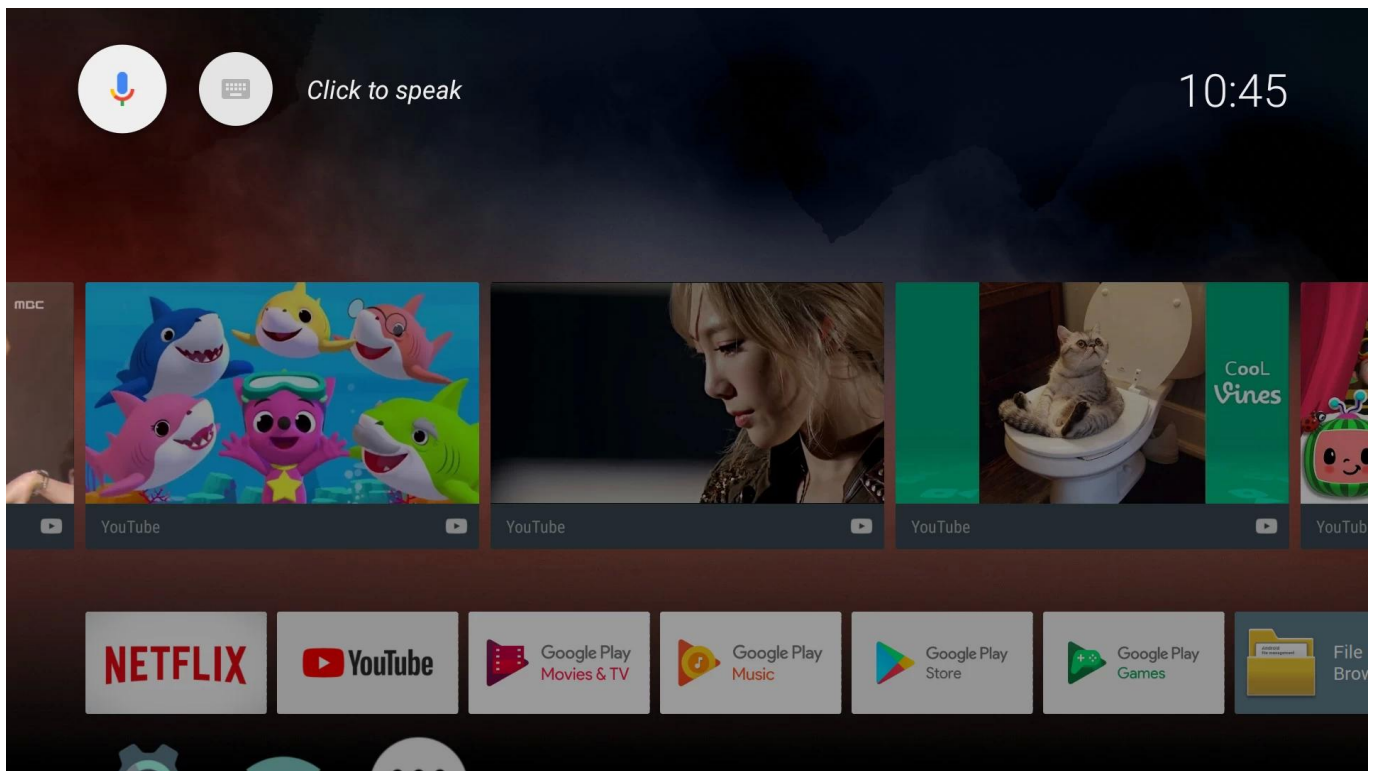

2W

Android Onenuts Nut 9	
Amlogic S905X Quad-Core 64 Cortex-A53 1.5GHz	Penta-Core Mali-450 750Mhz
2GB DDR3	16GB
4K(3840 X 2160) 60Hz	Android 7.1
VP9-10/H.265-10/MVC/MPEG-1/2/4 VC-1/WMV/AVS/AVS/RealVideo/MJPEG/H.264/JPEG	
Avi/Rm/Rmvp/Ts/Vob/Mkv/Mov/ISO/wmv/asf/flv/dat/mpg/mpeg	
MP3/WMA/AAC/WAV/OGG/AC3/DDP/TrueHD/DTS/DTS/HD/FLAC	
HD JPEG/BMP/GIF/PNG/TIFF	
OSD	/ / / / /
2 USB 2.0 (1 OTG 1 HOST) UDISK USB HDD	
TF	
HDMI	HDMI 2.0a 3D, HDR, CEC
	: 10 / 100M, RJ-45
	2.4G/5G (802.11b/g/n/AC) BT