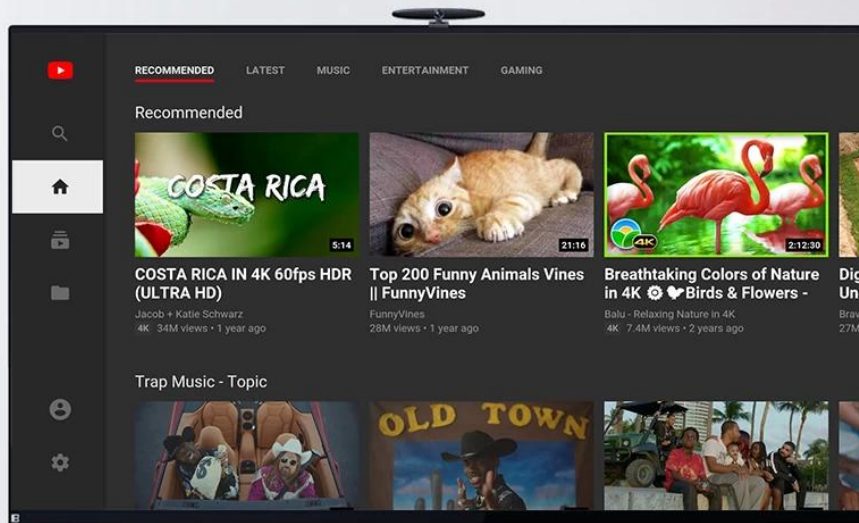

# ONENUTS cube

Control your TV hands-free  
from across the room

Built-in  
2W speaker

Far-field  
voice control

Built-in  
microphone

Powered by  
androidtv

# ALL IN ONE

Onenuts cube = OTT TV BOX + Ai speaker + Ai assistant

# It's an Ai speaker

When the TV screen is off, it turns into an Ai speaker.  
Now you just have to say what you want to do.

What's the weather today?

Tell me the latest news today

Play the latest popular songs