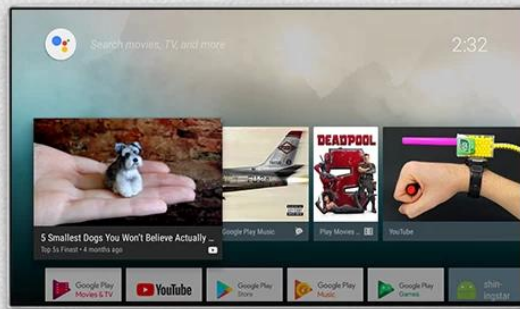

# ONENUTS cube

Control your TV hands-free  
from across the room

Built-in  
2W speaker

Far-field  
voice control

Built-in  
microphone

Powered by  
androidtv

# It's an Ai speaker

When the TV screen is off, it turns into an Ai speaker.  
Now you just have to say what you want to do.

What's the weather today?

Tell me the latest news today

Play the latest popular songs