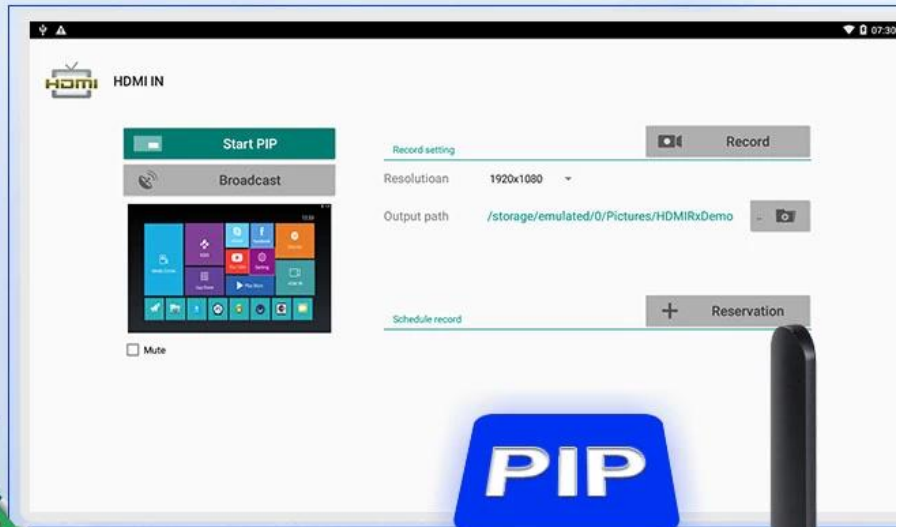

## ENHANCED COLOR

Provide a better color level, so that the viewer presents a greater degree of reality

The general color display, not bright and true, it is because the color gamut is not enough

# Selecting a Sub Display in PIP Mode

Select APP "Setting" 01

Select "Start PIP" 02

03

Multiple windows display content

Copy and burn what you want

4.0  
Bluetooth

Bluetooth 4.0 makes it easy to connect your keyboard, mouse, game console, and more