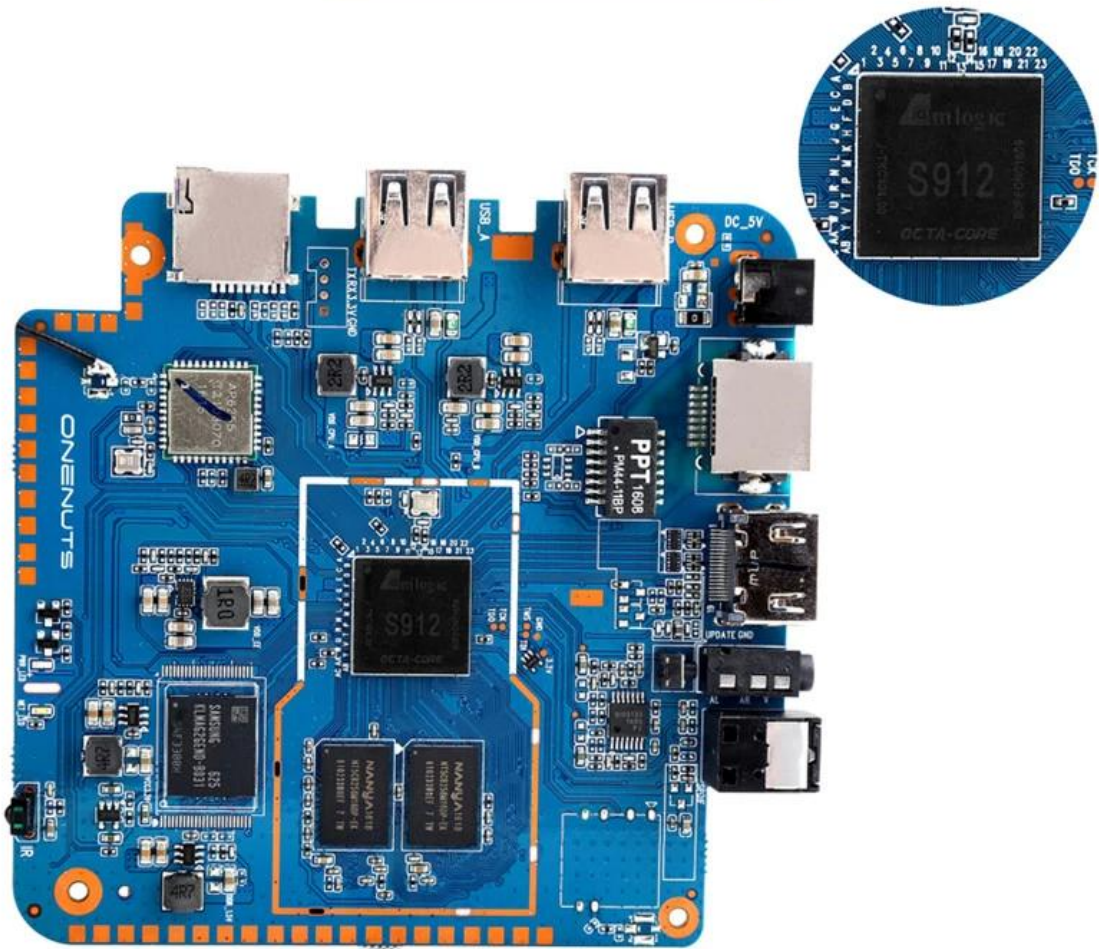

With Bluetooth headphone, enjoy your happy private world.

Young Look

Model No.	ONENUTS Nut 1
CPU	Amlogic S912 octa-core ARM Cortex A53 processor @ up to 2.0GHz
GPU	ARM Mail-T820MP3 GPU up to 750MHz(DVFS)
ROM	2GB DDR3
Internal Storage	16GB eMMC flash and SD slot up to 32GB
Video Docoder	VP9-10/H.265 up to 4Kx2K@60fps
HDMI	HDMI 2.0a up to 4K @ 60Hz with CEC and HDR support, and AV port

OTA Update

Support background auto upgrade and offer you the newest experience.

Product structure

What is in the box?

Portable & Environmental EVA Bag

Motherboard Show

Bluetooth 4.0 Android Bluetooth 4.0

Dolby Dolby Digital