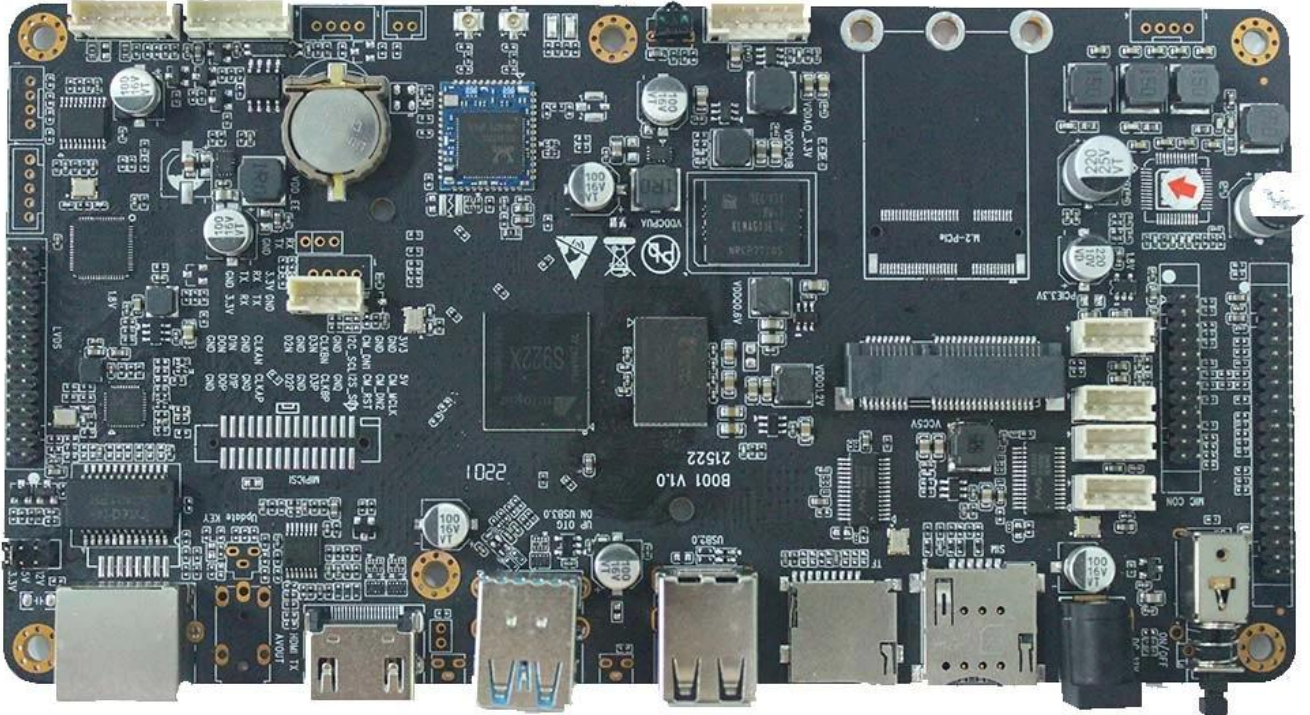

# HD TV Box Android 10.0 4K H265 10Bit 128GB eMMC Android TV

<b>Processor &amp; OS</b>	
Processor	Amlogic A311D Quad Core ARM Cortex A73 Dual Core ARM Cortex A53 1.98Ghz
GPU	ARM Mali-G52 MP4 (6EE) OpenGL ES 3.2, Vulkan 1.1 OpenCL 2.0
RAM	DDR4 2GB/4GB
Storage	eMMC 16GB (Optional 128GB)
OS	Android 9.0
<b>Video &amp; Audio</b>	
Video	4K H265 10Bit, H.264, AVS, MPEG-2
Audio	MPEG1, MPEG2, MPEG4, H.264, WMV, MKV, TS, flv, MP3, JPG, JPEG, BMP, PNG, GIF
<b>Connectivity</b>	
Display	1 x LVDS 40 pin 2.0, HDMI 1, AV 1
Camera	x1, MIPI
Power	25W@2 pin 4 2.5, 3W@2
Network	WiFi BT, 2.4G single band, 2.4G/5G dual band, PCIE (4G) x1, M.2 (4G) x1
USB	USB OTG x1, USB2.0 x7
Buttons	x2, IR receiver x1, LED x4
Storage	TF x1
Other	x1
<b>Power</b>	
Power	12V, 2.5DC

# S922X

Supported configuration: PCIe2.0 port + USB2.0 Host, or USB3.0 without PCIe

S055T01

180mm

95mm

180mm\*95mm\*20mm

Amlogic A311D Android Development Board - LCD  
 Amlogic A311D 12nm UHD 4K @ 60fps  
 H.265 10, H.264 AVS  
 HDR10 HLG  
 UART USB Bluetooth, WIFI, 4G  
 AV, SD  
 3  
 AI

- (1)
- LVDS 1 (40)
  - HDMI 1
  - USB2.0 5
  - 4 RS232 (USB2.0)
  - MIPI CSI 1
  - AV 1
  - 1 I2C

- I2SC/IS2B

- 25W 1 3W
- (2)
- , WiFi 4G
- (3)
- 
- U
- 

- (1) Quad Core ARM Cortex-A73 Dual Core ARM Cortex-A53
- (2) ARMv8-A Neon Crypto
- (3) L2
- (4) Build-in Cortex-M4 core
- (5) TrustZone
- (6) QoS

- (1) GPU ARM Mali-G52 MP4 (4ppc)
- (2) 8, 2xdual, 6x8 (EE)
- (3)
- (4) OpenGL ES3.2, Vulkan 1.0 OpenCL 2.0

CODEC

- (1) Amlogic Video Engine (AVE)
- (2) 4Kx2K@60fps1x1080P@60fps
- (3) " "
- (4)

VP9-2 4Kx2K@60fps