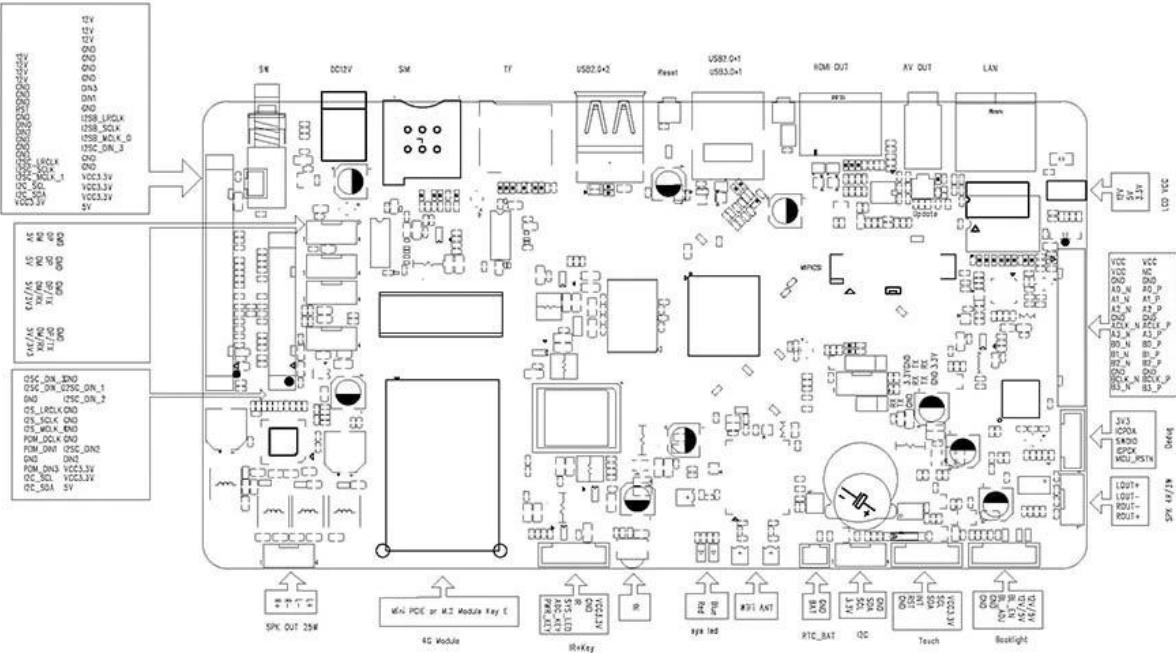

# HD TV Box Android 10.0 4K H265 10Bit 128GB eMMC Android TV

<b>Processor &amp; OS</b>	
Processor	Amlogic A311D Quad Core ARM Cortex A73 Dual Core ARM Cortex A53 1.98Ghz
GPU	ARM Mali-G52 MP4 (6EE) OpenGL ES 3.2, Vulkan 1.1 OpenCL 2.0
RAM	DDR4 2GB/4GB
Storage	eMMC 16GB (Optional 128GB)
OS	Android 9.0
<b>Video &amp; Audio</b>	
Video	4K H265 10Bit, H.264, AVS, MPEG-2
Audio	MPEG1, MPEG2, MPEG4, H.264, WMV, MKV, TS, flv, MP3, JPG, JPEG, BMP, PNG, GIF
<b>Connectivity</b>	
Display	1 x LVDS 40 pin 2.0, HDMI 1, AV 1
Camera	x1, MIPI
Power	25W@2 pin 4 2.5, 3W@2
Network	WiFi BT, 2.4G single band, 2.4G/5G dual band, PCIE (4G) x1, M.2 (4G) x1
USB	USB OTG x1, USB2.0 x7
Buttons	x2, IR receiver x1, LED x4
Storage	TF x1
Other	x1
<b>Power</b>	
Power	12V, 2.5DC

# S922X

Supported configuration: PCIe2.0 port + USB2.0 Host, or USB3.0 without PCIe

S055T01

180mm

95mm

180mm\*95mm\*20mm

Amlogic A311D Android Development Board - LCD  
 Amlogic A311D 12nm UHD 4K @ 60fps  
 H.265 10, H.264 AVS  
 HDR10 HLG  
 UART USB Bluetooth, WIFI, 4G  
 AV, SD  
 3  
 AI

- (1)
- LVDS 1 (40)
  - HDMI 1
  - USB2.0 5
  - 4 RS232 (USB2.0)
  - MIPI CSI 1
  - AV 1
  - 1 I2C

- I2SC/IS2B

- 25W 1 3W
- (2)
- , WiFi 4G
- (3)
- 
- U
- 

- (1) Quad Core ARM Cortex-A73 Dual Core ARM Cortex-A53
- (2) ARMv8-A Neon Crypto
- (3) L2
- (4) Build-in Cortex-M4 core
- (5) TrustZone
- (6) QoS