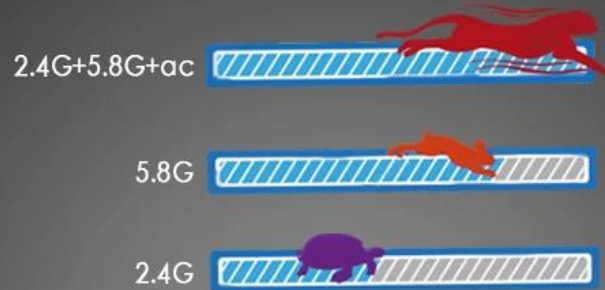

Which supports IEEE 802.11 a/b/g/n/ac and users can enjoy both download & upload simultaneously.

2.4G+5.8G
IEEE 802.11 ac

Interface:

- ① **USB3.0**
- ② TF Card
- ③ Micro USB
- ④ IR