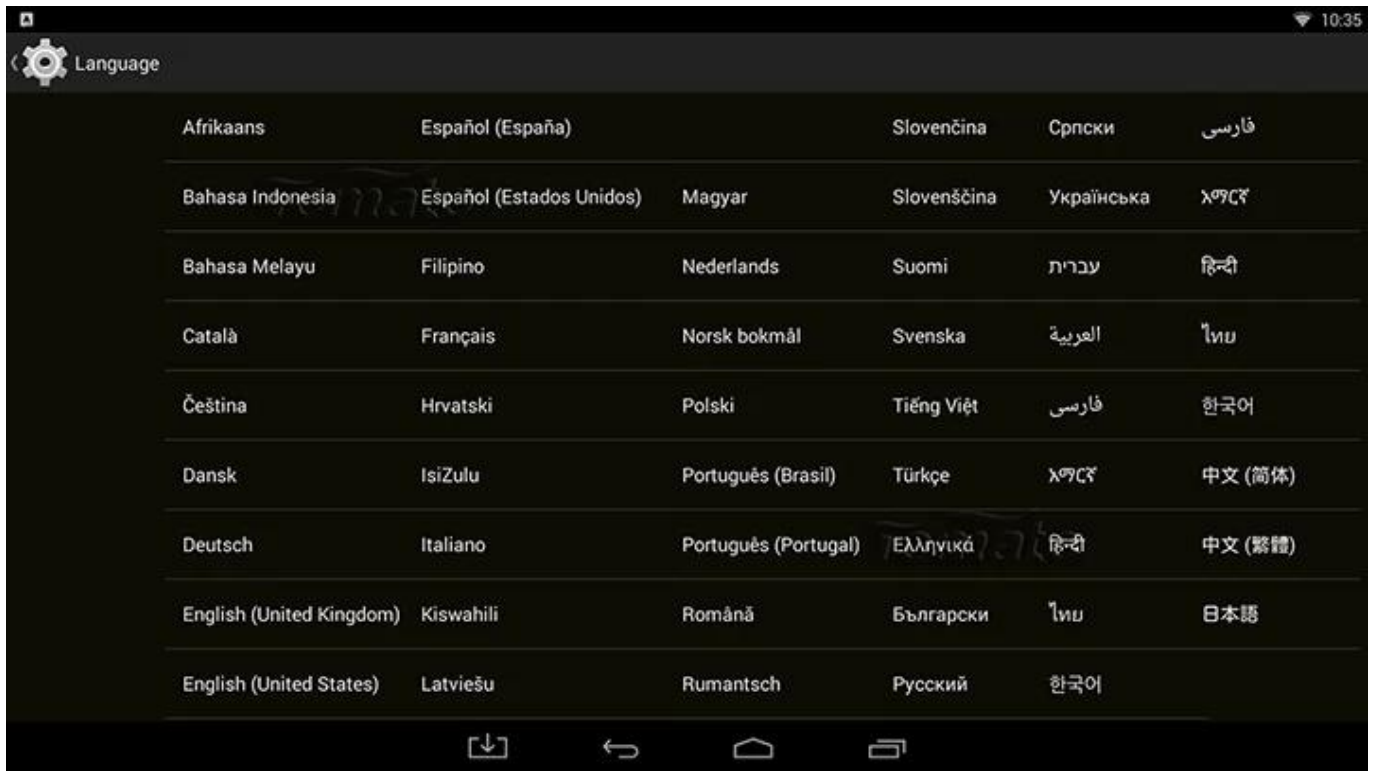

Amlogic S805 Quad-Core Best Android TV

Android TV