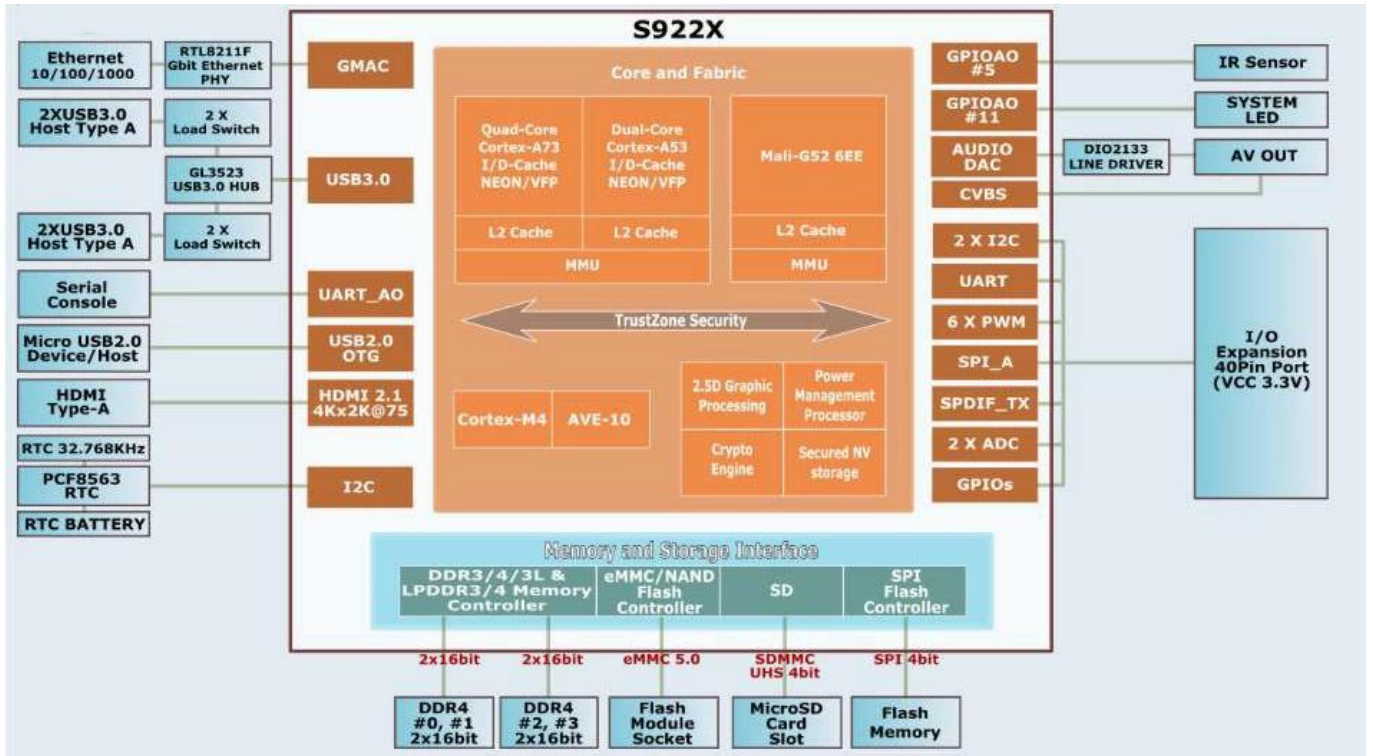

ONENUTS 2024: Android Amlogic S922X Quad-Core ARM -

ONENUTS Android S922X	
Processor	Amlogic S922X Quad-Core ARM Cortex-A73 / ARM Cortex-A53
GPU	ARM Mali-G52MP6(6EE)
RAM	2 GB LPDDR3 / 4GB LPDDR4
Storage	16/32GB EMMC
OS	Android 9.0
CODEC / Video	
Video Output	4Kx2K@60fps 1x1080P@60fps VP9-2 4Kx2K@60fps H.265 HEVC MP-10@L5.1 4Kx2K@60fps, S2-P2 4Kx2K@60fps H.264 AVC HP@L5.1 4Kx2K@30fps H.264 MVC 1080P@60fps
Image Output	JPEG H.265/H.264 1080P@60fps JPEG H.265/H.264 1080P@60fps
Audio Output	HDMI 2.1, PHY, CEC, Dynamic HDR, HDCP 2.2, 4Kx2K@60, CVBS 480i/576i, SD/HD/FHD: 480i/p, 576i /p, 720p, 1080i/p 4Kx2K
Video Input	HD MPEG1/2/4, H.265/HEVC, HD AVC/VC-1, RM/RMVB, Xvid/DivX3/4/5/6, RealVideo8/9/10
File Support	Avi/Rm/Rmvp/Ts/Vob/Mkv/Mov/ISO/wmv/asf/flv/dat/mpg/mpeg MP3/WMA/AAC/WAV/OGG/DDP/TrueHD/HD/FLAC HD JPEG/BMP/GIF/PNG/TIFF
Connectivity	
USB	2 * USB 2.0 (1 OTG, 1 HOST) USB Flash Drive, USB HDD
Storage	1 * SD/SDHC/MMC
HDMI	1* HDMI 2.0a 3D, HDR, CEC 4Kx2K@60fps
Network	1 * RJ45 10/100/1000M WiFi 2.4G/5G IEEE 802.11ac/a/b/g/n(AP6255)1T1R
AV	4.1 1 * AV 1 * IR
Power	
Power Supply	DC 5V 2A
Wireless	USB BT; 2.4GHz 4GHz USB 2.4GHz
Software	Skype, Netflix, Twitter, Picasa, Youtube, Flickr, Facebook, etc.

ONENUTS

Best Android TV 2024 ARM Amlogic S922X Quad-Core Android TV 2020!