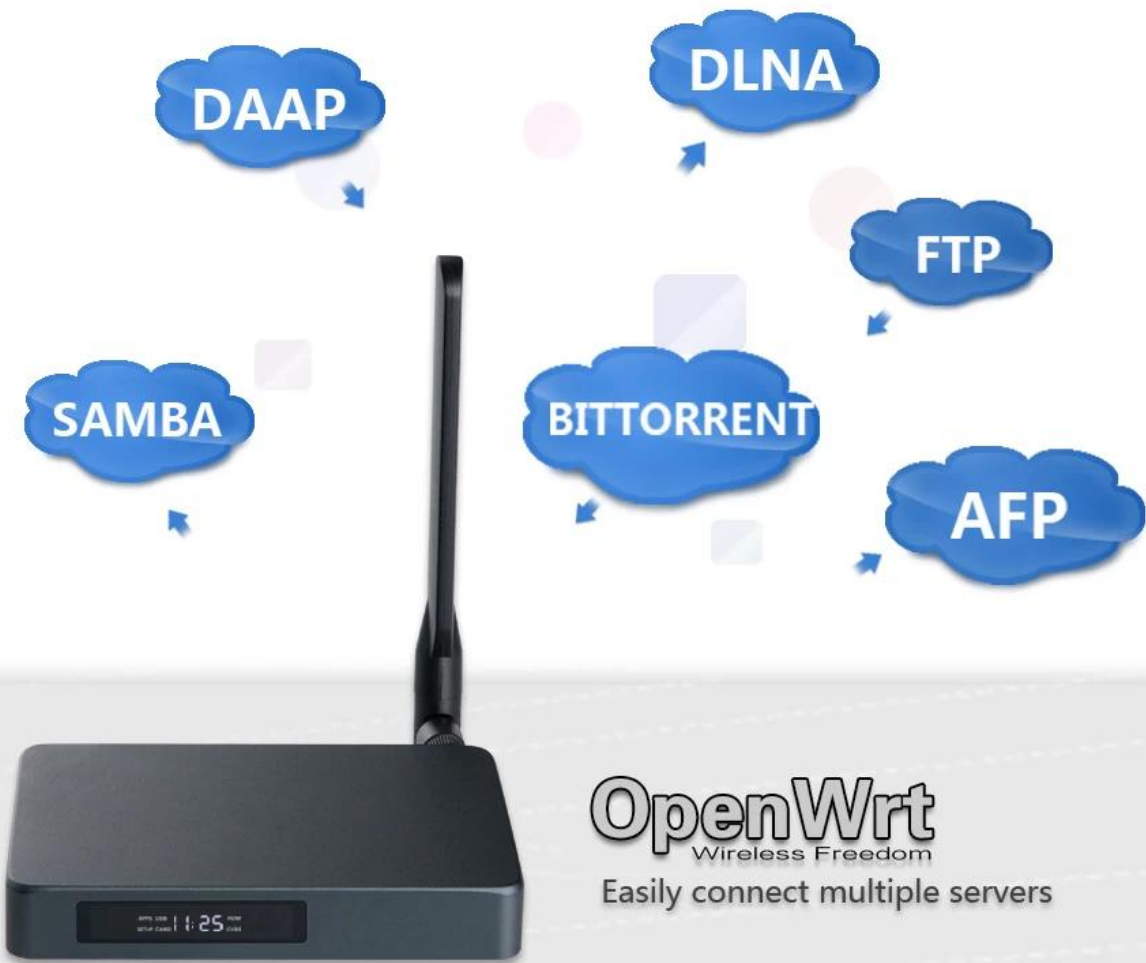

Smart BOX

4K
ULTRA HD

3D

SATA
3.0

4Core
64Bit

Video
Input

DVR

HDR

Copy and burn what you want

4.0
Bluetooth

Bluetooth 4.0 makes it easy to connect your keyboard, mouse, game console, and more

SATA 3.0

4K **3D** **DVR**
ULTRA HD

Realtek RTD1295 SoC DDR4 2GB eMMC16GB HD SATA 3.0 USB3.0 [USB3.0](#). [USB3.0](#)