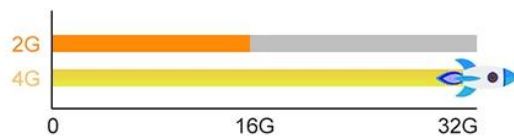

## Dual wifi design and stable performance

2.4:100Mbps

Stronger penetration & More Stable

5G:250Mbps

Faster Transmission & Load Quickly

2.4+5G:400Mbps

Built-in T2TR, more efficient and stable

# Android 9.0

application installation is more flexible

- More stable with applications
- Save 25% RAM in Spacet
- Faster & Safer responses

Download more apps

## Amlogic S905X3 Quad Core

Faster, Smarter and More Powerful

4GB DDR3	32GB eMMC	Ultra-fast running speed
		Professional image processing