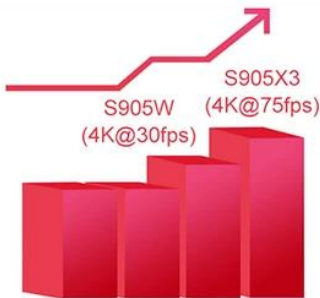

Amlogic S905X3 Quad Core

Faster, Smarter and More Powerful