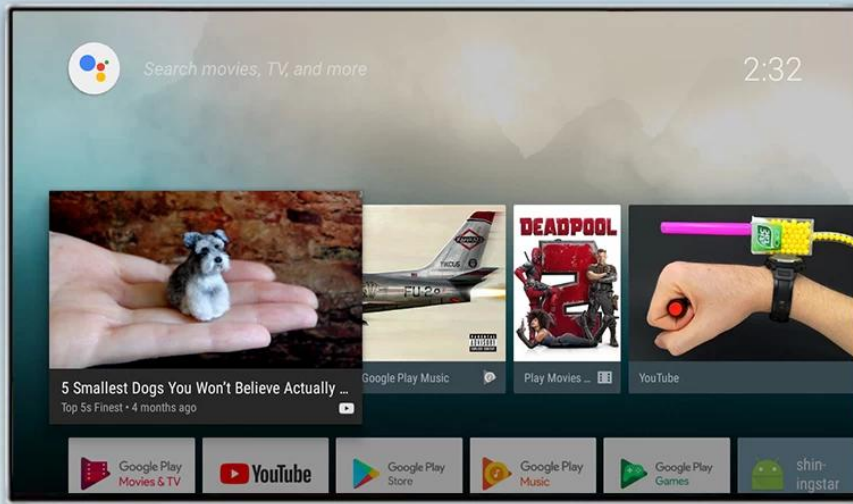

Built-in
2W speaker

Far-field
voice control

Built-in
microphone

Powered by
androidtv

ALL IN ONE

Onenuts cube = OTT TV BOX + Ai speaker + Ai assistant

It's a TV box

When the TV screen is on, it is a TV box
you can do everything you do on the TV box

It's an Ai speaker

When the TV screen is off, it turns into an Ai speaker.
Now you just have to say what you want to do.

What's the weather today?

Tell me the latest news today

Play the latest popular songs

Set a timer for 10 minutes

Far-field Voice Control

Digital microphone, 3-5 meters far field voice collection

Powered by androidtv

More simple user interface makes a difference

Amlogic Quad-Core 64-bit CPU

Higher performance, faster response times, lower power

4K x 2K Display

4K x 2K H.264/H.265 super HD video playback

Support USB-HDD

Enjoy what you want to watch in anytime

Google TV Box

Google TV Box is a streaming device that allows you to watch content from various sources on your TV. It offers a user-friendly interface and supports a wide range of apps and services.