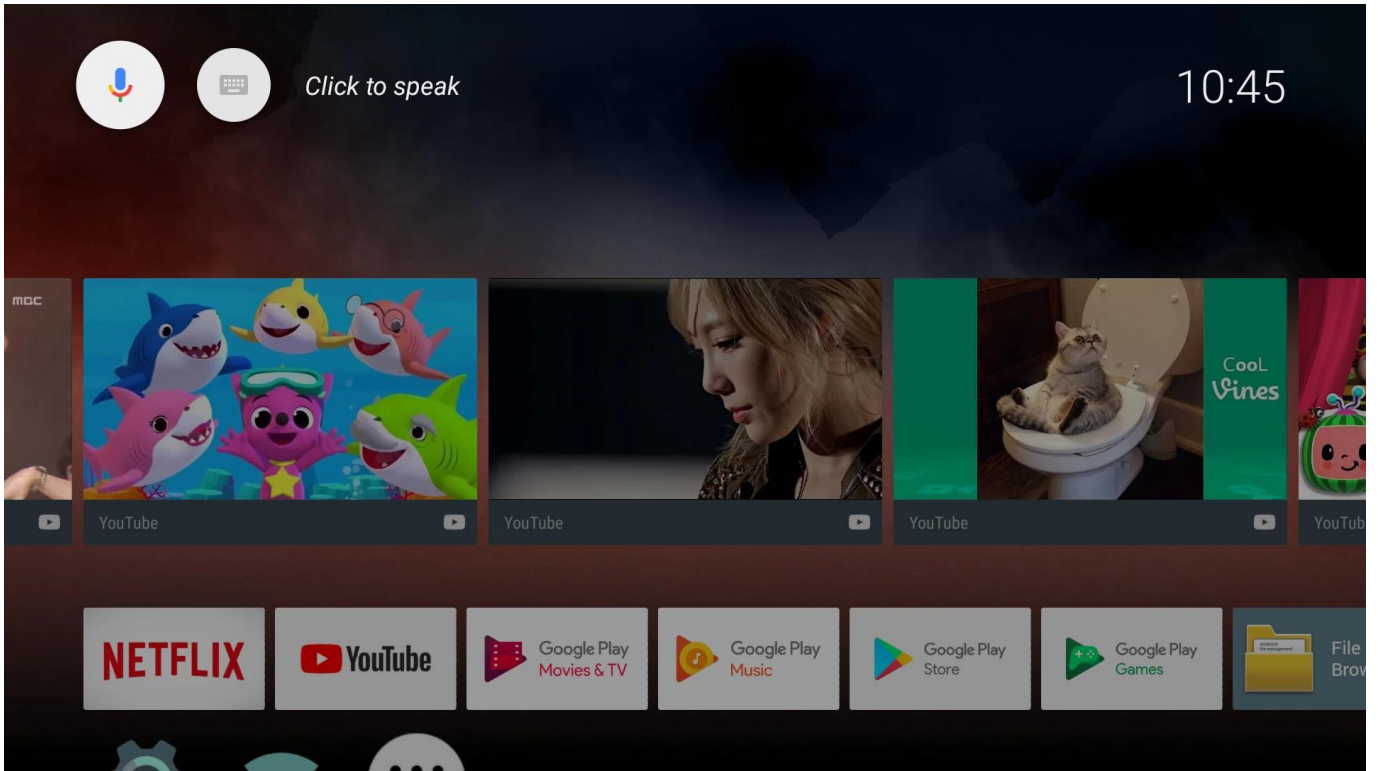

4K x 2K Display

4K x 2K H.264/H.265 super HD video playback

Support USB-HDD

Enjoy what you want to watch in anytime

Google TV Box

Google TV Box is a streaming device that allows you to watch content from various sources on your TV. It offers a user-friendly interface and supports a wide range of apps and services.

- 1. Content Sources:** Google TV provides access to a vast library of content, including movies, TV shows, and live TV. You can also stream content from popular services like Netflix, Hulu, and YouTube. The interface is designed to be easy to navigate, and it supports 4K Ultra HD content for a premium viewing experience.
- 2. Google Assistant:** The Google TV interface is powered by Google Assistant, which allows you to search for content and control your TV using voice commands. This makes it easy to find what you want to watch and adjust settings like volume and brightness.
- 3. Google Play Store:** The Google TV interface includes the Google Play Store, which allows you to download and install a wide variety of apps and games. This gives you access to the same content and services available on your smartphone or tablet.
- 4. Chromecast:** The Google TV interface is compatible with Chromecast, which allows you to stream content from your phone, tablet, or computer directly to your TV. This is a convenient way to watch content on a larger screen without the need for a separate streaming device.
- 5. Android TV:** The Google TV interface is based on the Android TV operating system, which provides a familiar and easy-to-use experience. You can access all the apps and services available on the Google Play Store, and you can also use voice search to find what you want to watch.