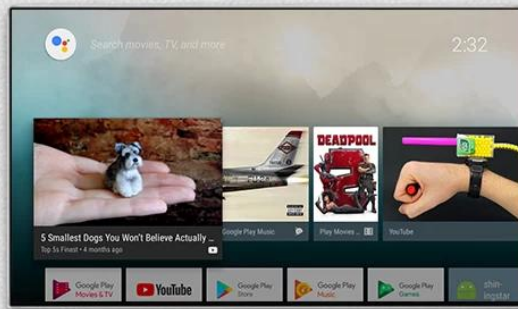

Built-in
2W speaker

Far-field
voice control

Built-in
microphone

Powered by
androidtv

ALL IN ONE

Onenuts cube = OTT TV BOX + Ai speaker + Ai assistant

It's a TV box

When the TV screen is on, it is a TV box
you can do everything you do on the TV box

It's an Ai speaker

When the TV screen is off, it turns into an Ai speaker.
Now you just have to say what you want to do.

What's the weather today?

Tell me the latest news today

Play the latest popular songs

4K x 2K Display

4K x 2K H.264/H.265 super HD video playback

Support USB-HDD

Enjoy what you want to watch in anytime

Google TV Box

Google TV Box is a streaming device that allows you to watch content from various sources on your TV. It offers a user-friendly interface and supports a wide range of apps and services.