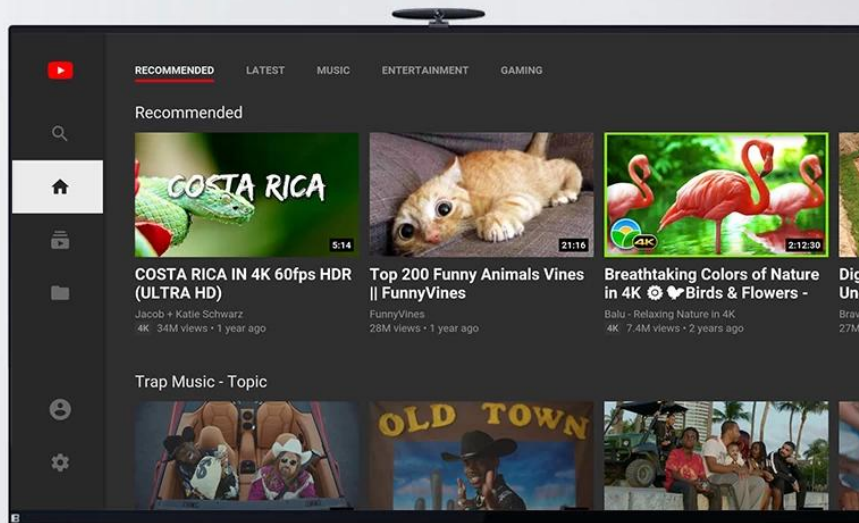

Built-in
2W speaker

Far-field
voice control

Built-in
microphone

Powered by
androidtv

ALL IN ONE

Onenuts cube = OTT TV BOX + Ai speaker + Ai assistant

It's a TV box

When the TV screen is on, it is a TV box
you can do everything you do on the TV box

It's an Ai speaker

When the TV screen is off, it turns into an Ai speaker.
Now you just have to say what you want to do.

What's the weather today?

Tell me the latest news today

Play the latest popular songs

4K x 2K Display

4K x 2K H.264/H.265 super HD video playback

Support USB-HDD

Enjoy what you want to watch in anytime

Google TV Box

Google TV Box is a streaming device that allows you to watch content from various sources on your TV. It offers a user-friendly interface and supports a wide range of apps and services.