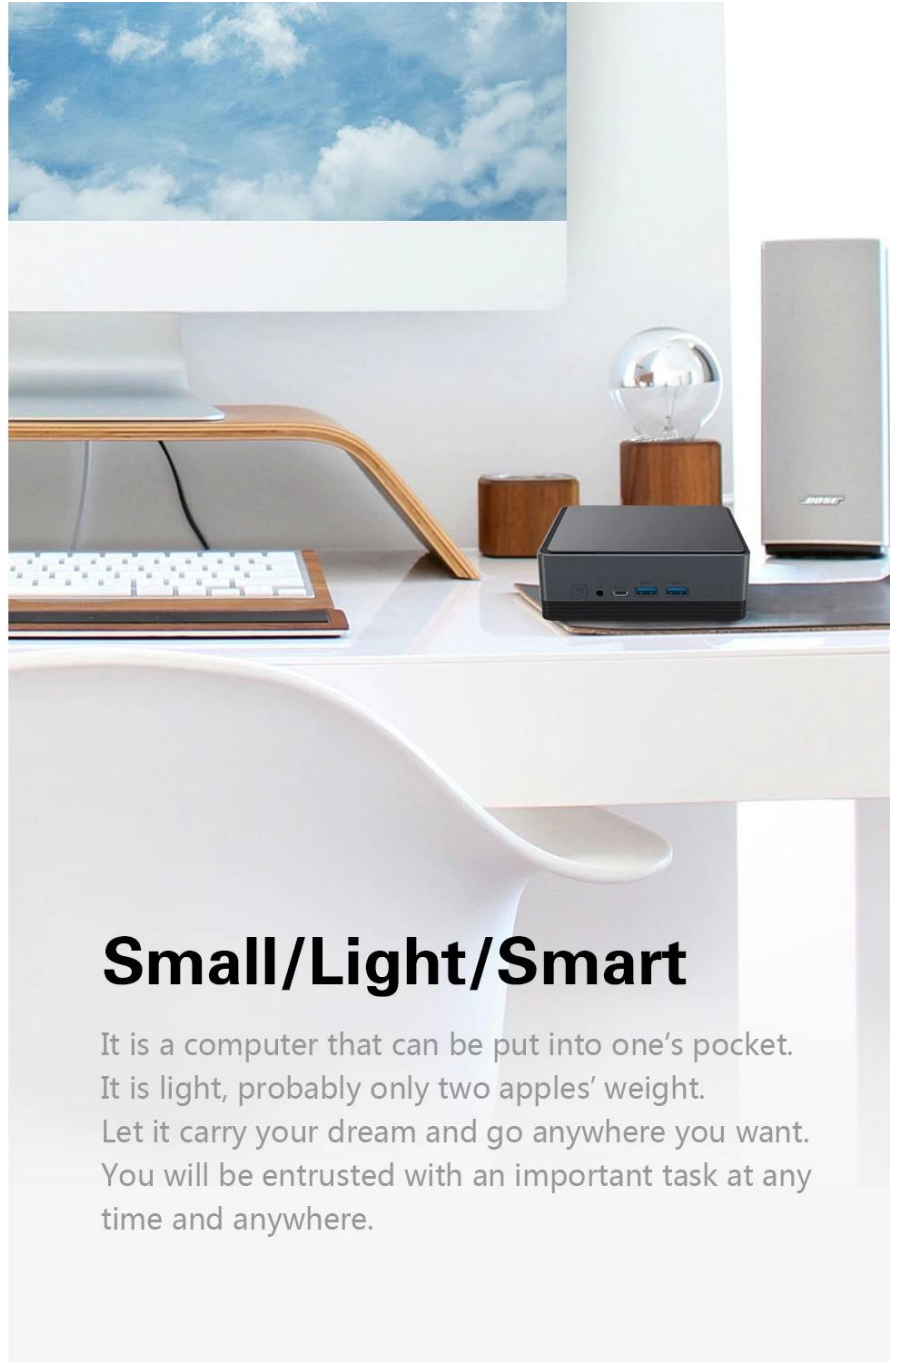

① Press switch

② Open the top cover and replace the hard drive

③ Replacement completed and close the lid

-
-
-

-
-
-

Small/Light/Smart

It is a computer that can be put into one's pocket.
It is light, probably only two apples' weight.
Let it carry your dream and go anywhere you want.
You will be entrusted with an important task at any
time and anywhere.