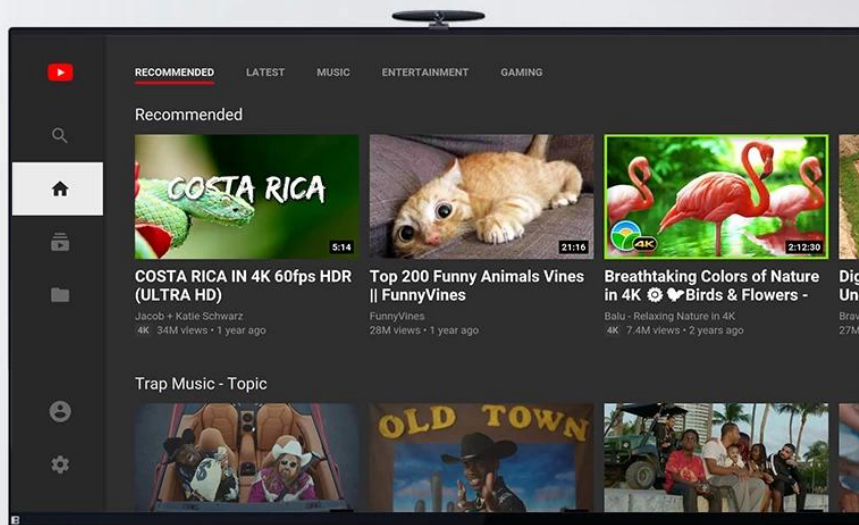

# ONENUTS cube

Control your TV hands-free  
from across the room

Built-in  
2W speaker

Far-field  
voice control

Built-in  
microphone

Powered by  
androidtv

# It's an Ai speaker

When the TV screen is off, it turns into an Ai speaker.  
Now you just have to say what you want to do.

What's the weather today?

Tell me the latest news today

Play the latest popular songs