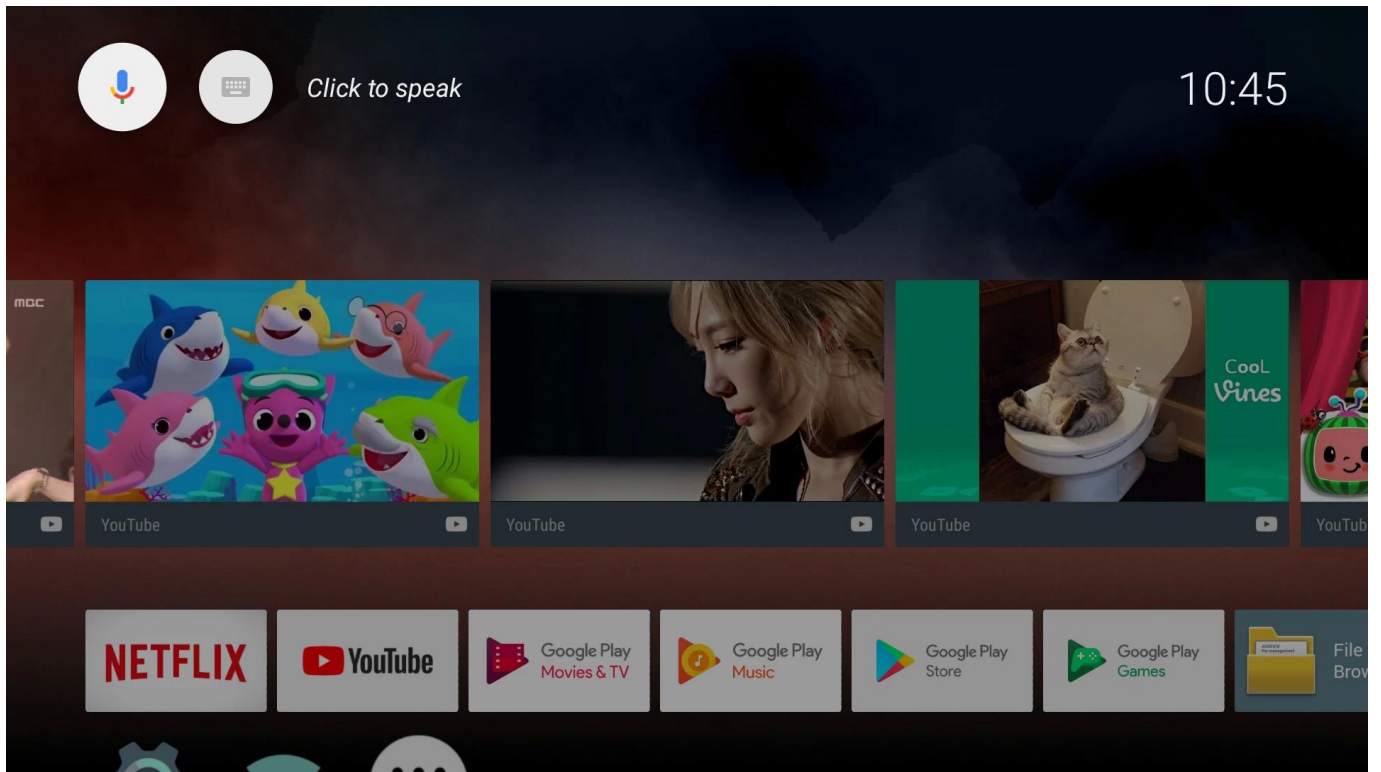

Google TV 10:45

Onenuts Nut 9 Google TV	
Processor	Amlogic S905X Quad-Core 64 Cortex-A53 1.5GHz
GPU	Penta-Core Mali-450 750Mhz
RAM	2GB DDR3
Storage	16GB
Resolution	4K(3840 X 2160) 60Hz
OS	Android 7.1
Supported Formats	
Video	VP9-10/H.265-10/MVC/MPEG-1/2/4 VC-1/WMV/AVS/AVS/RealVideo/MJPEG/H.264/JPEG
Audio	Avi/Rm/Rmvp/Ts/Vob/Mkv/Mov/ISO/wmv/asf/flv/dat/mpg/mpeg
Subtitle	MP3/WMA/AAC/WAV/OGG/AC3/DDP/TrueHD/DTS/DTS/HD/FLAC
Image	HD JPEG/BMP/GIF/PNG/TIFF
OSD	OSD / OSD / OSD / OSD / OSD / OSD
Ports	
USB	2 USB 2.0 (1 OTG 1 HOST) UDISK USB HDD
Storage	TF
HDMI	HDMI 2.0a 3D, HDR, CEC
LAN	10 / 100M, RJ-45
Bluetooth	2.4G/5G (802.11b/g/n/AC) BT