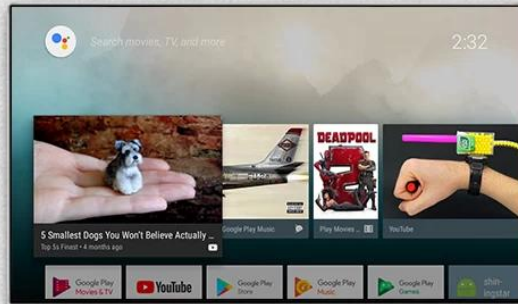

# ONENUTS cube

Control your TV hands-free  
from across the room

Built-in  
2W speaker

Far-field  
voice control

Built-in  
microphone

Powered by  
androidtv

# It's a TV box

When the TV screen is on, it is a TV box  
you can do everything you do on the TV box

# It's an Ai speaker

When the TV screen is off, it turns into an Ai speaker.  
Now you just have to say what you want to do.

What's the weather today?

Tell me the latest news today

Play the latest popular songs