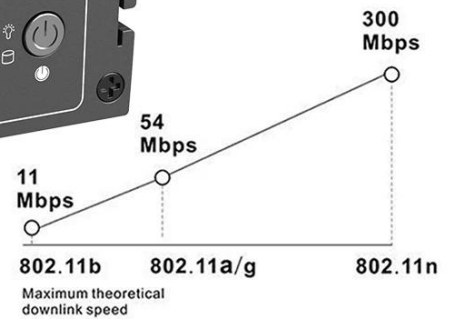

# Make everything smoother whenever transmission and download

2.4G+5G dual-band WiFi, Built-in Gigabit Ethernet

**Wi Fi**  
2.4G+5.0G

**+** Gigabit Ethernet  
**1000Mb/S**  
Maximum theoretical  
downlink speed