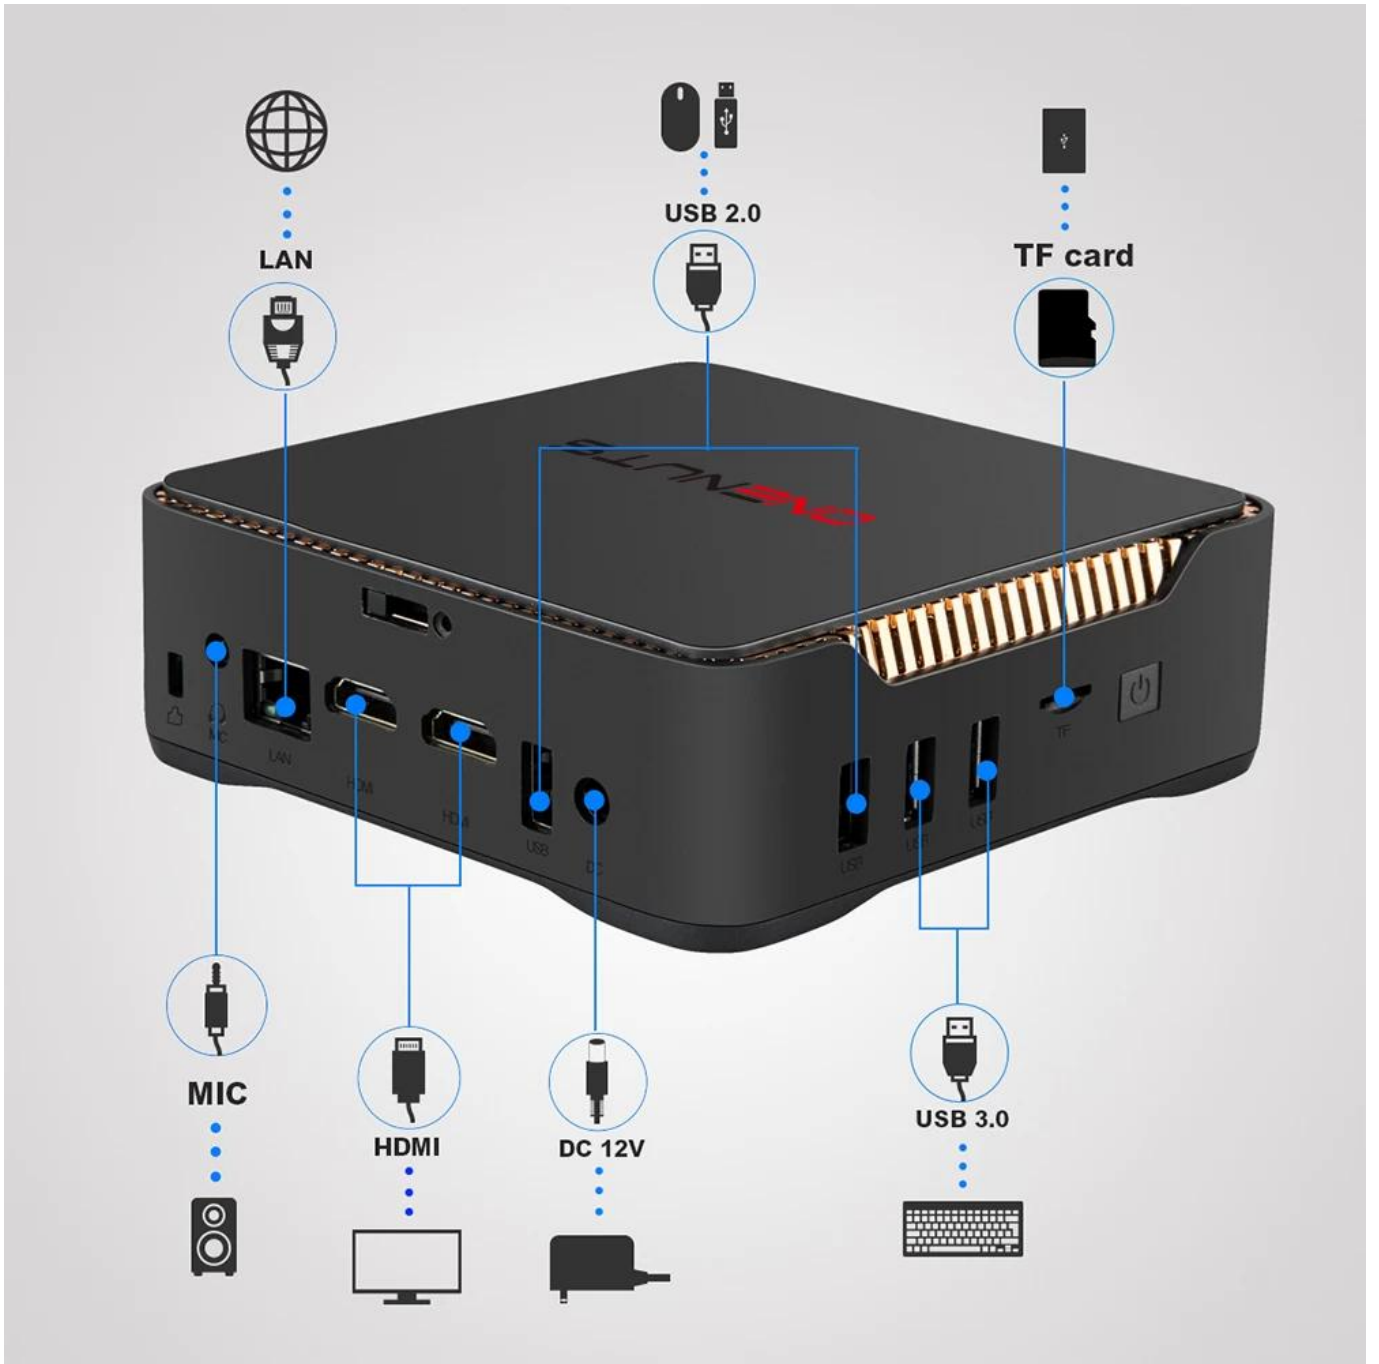

Intel Mini PC SSD HDD Apollo lake Windows 10

產品名稱	Intel Mini PC SSD HDD Apollo lake Windows 10
處理器	Intel® Core™ Apollo Lake Celeron DC 雙核 QC, J3355/J3455/J4205
記憶體	SO-on DDR3-1600 8GB
儲存裝置	1*SATAIII 6Gb/s SSD/HDD(可選 7), 1 * M-SATA (可選 32GB/64GB/128GB/258GB SSD)
顯示卡	Intel® HD500 1*HDMI 1.4
網路	Realtek RTL8111F LAN
音訊	hs100b
無線網路	WiFi 2.4 GB/5.0 GB/ 3165d
埠 I/O	2* USB 3.0 2* USB 2.0
埠 I/O	1* 網路埠 2 * HDMI (1.4a) 1* 顯示埠 1* RJ45 1 * TF 1* 麥克風 1 * 喇叭
系統	AML EFI
電源	12V/2.5A
作業系統	Windows 10 (64 位元), 可選
尺寸	0~35 可選
重量	128*128*45mm
其他	可選, 可選, 可選

APOLLO LAKE

High performance mini office

play games/Office/Household/Commercial

Small convenient

full functioning

Easy to install

Support 2 x HDMI & 1 x VGA Triple Display

Ultra-High Definition 4K Triple-Display Ready, allowing easy connection for up to three displays via the 2 HDMI and one VGA outputs.

Bundled with a VESA bracket

Mini computer can easily be mounted behind a monitor or HDTV

Intel Mini PC

Intel Mini PC is a compact, powerful computer designed for portability and ease of use. It features a variety of ports and connectors, including LAN, USB 2.0, TF card, MIC, HDMI, DC 12V, and USB 3.0. The device is designed to be connected to a wide range of peripherals, including monitors, keyboards, mice, and external storage devices. The Intel Mini PC is a versatile and powerful device that can be used in a variety of settings, from home offices to industrial environments.

Ports:

Intel Apollo Lake

Intel Apollo Lake is a family of processors designed for low-power, embedded applications. It features a variety of ports and connectors, including LAN, USB 2.0, TF card, MIC, HDMI, DC 12V, and USB 3.0. The device is designed to be connected to a wide range of peripherals, including monitors, keyboards, mice, and external storage devices. The Intel Apollo Lake is a versatile and powerful device that can be used in a variety of settings, from home offices to industrial environments.