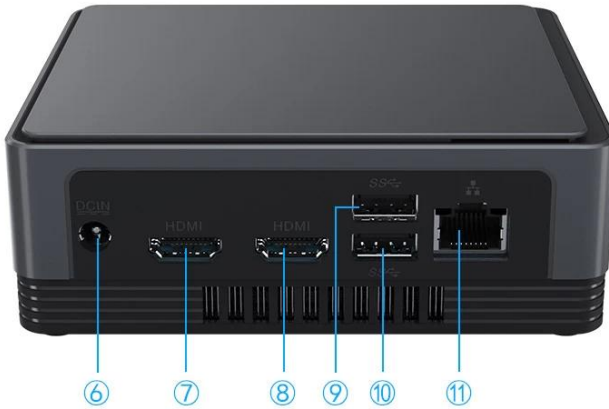

① Press switch

② Open the top cover and replace the hard drive

③ Replacement completed and close the lid

-
-
-

-
-
-

Small/Light/Smart

It is a computer that can be put into one's pocket.
It is light, probably only two apples' weight.
Let it carry your dream and go anywhere you want.
You will be entrusted with an important task at any
time and anywhere.

Various Interfaces

Various interfaces such as HDMI, LAN, USB, etc. can bring you a smart and colorful enjoyment.

- ① Switch button
- ② Audio Jack
- ③ Type-C
- ④ USB
- ⑤ USB
- ⑥ DC
- ⑦ HDMI
- ⑧ HDMI
- ⑨ USB
- ⑩ USB
- ⑪ LAN