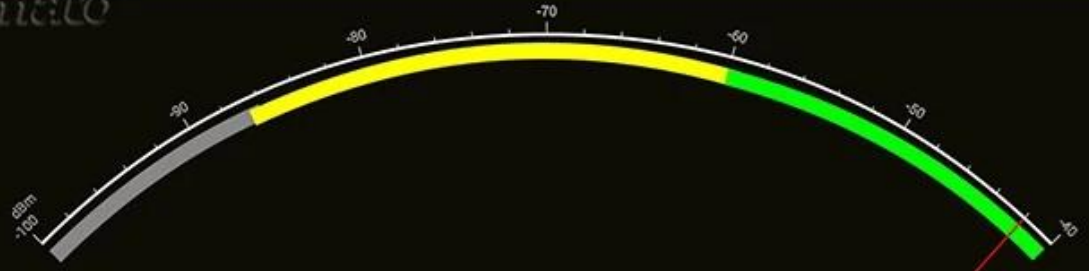

Tomato

Tomato
b8:55:10:8a:40:cc

Sound OFF

渣打银行个人贷款官方网站

Root Checker

Status: Rooted
Id: uid=0(root) gid=0(root)
Superuser: Not found
Busybox: /system/xbin/busybox
Su Location: /system/xbin/su
Sudo Location: Not found
Environment Vars.:
/sbin/
/vendor/bin/
/system/sbin/
/system/bin/
/system/xbin/

Cortex ARM Cortex-A9 1.99 GHz

Intelligent Processors by ARM

CPU Architecture	ARM Cortex-A9
Cores	4
Revision	r4p1
Clock Speed	24 MHz - 1.99 GHz
Core 0	408 MHz
Core 1	stopped
Core 2	816 MHz
Core 3	stopped
CPU Load	12 %
GPU Vendor	ARM
GPU Renderer	Mali-450 MP

Tomato