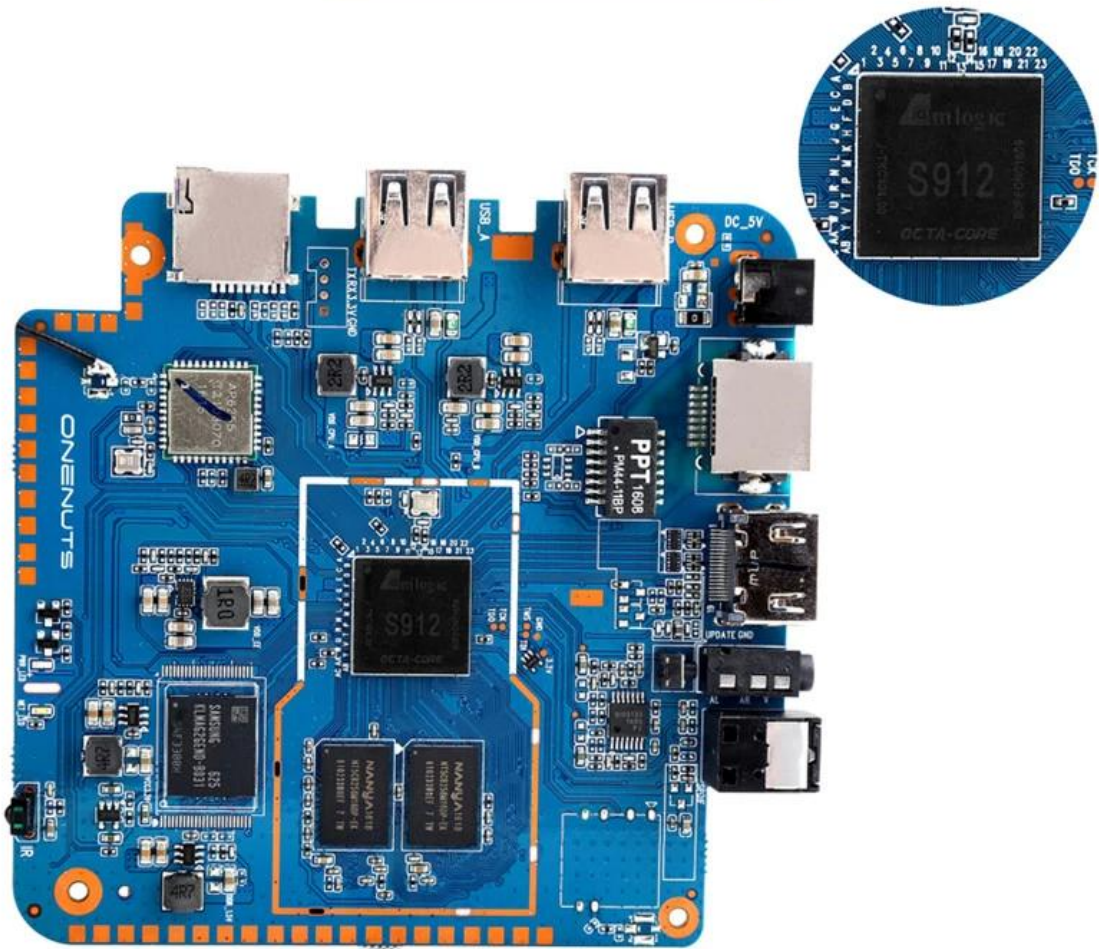

With Bluetooth headphone, enjoy your happy private world.

Young Look

Model No.	ONENUTS Nut 1
CPU	Amllogic S912 octa-core ARM Cortex A53 processor @ up to 2.0GHz
GPU	ARM Mail-T820MP3 GPU up to 750MHz(DVFS)
ROM	2GB DDR3
Internal Storage	16GB eMMC flash and SD slot up to 32GB
Video Docoder	VP9-10/H.265 up to 4Kx2K@60fps
HDMI	HDMI 2.0a up to 4K @ 60Hz with CEC and HDR support, and AV port

OTA Update

Support background auto upgrade and offer you the newest experience.

Product structure

What is in the box?

Portable & Environmental EVA Bag

Motherboard Show

Mini PC
Android 6.0
:

1. Android 6.0:

TV Box Android 6.0
:

2. :

Mini Internet TV Box
:

3. :