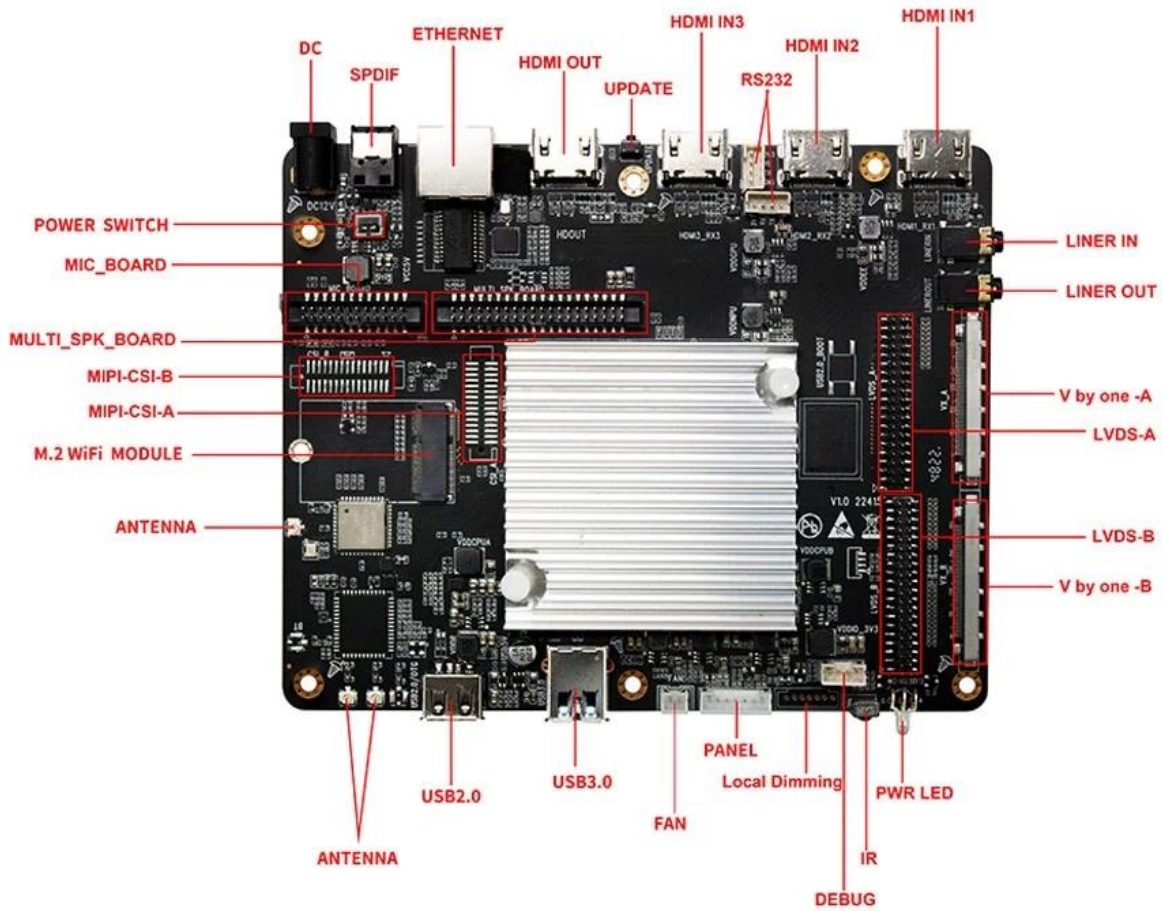

## Android TV

|            |  |
|------------|--|
| Android TV | Android Amlogic A311D2                   |
| Android TV | Amlogic A311D2 Cortex-A73 Cortex-A53     |
| Android TV | G52 MP8                                  |
| Android TV | 4GB (8GB/32GB)                           |
| Android TV | 32GB (64GB/128GB/256GB)                  |
| Android TV | 11.0                                     |
| Android TV | Wi-Fi (2.4G; 2.4G/5G); BT4.2 BT5.0 (M.2) |

Android TV 5V/12V

2 \*, 1 \* TTL 1 \*, 1 \* ADC;

1 \* HDMI LVDS 1 \* HDMI V-by-one 1 \* LCD 1 \* LVDS 1 \* V-By-One;

\* 1 \* HDMI LVDS 1 \* HDMI V-by-one 1 \* LCD 1 \* LVDS 1 \* V-By-One;

\* 1 \* HDMI LVDS 1 \* HDMI V-by-one 1 \* LCD 1 \* LVDS 1 \* V-By-One;