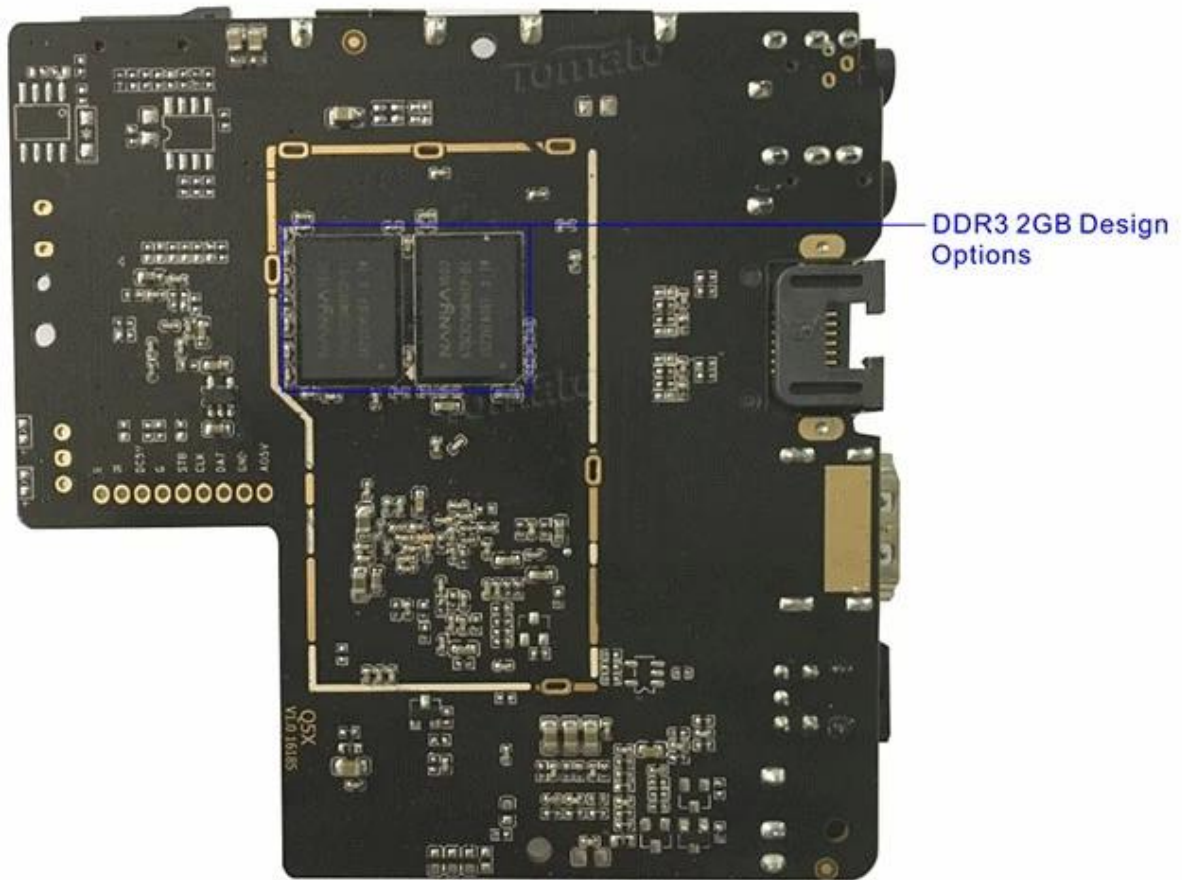

Build number

p212-userdebug 6.0.1 MHC19J 20160612 test-keys

X96 Smart Box

Protection circuits

Prevents from damaging box when you use the bad or wrong adapter.

Audio Amplifier

AMLogic S905X Soc

MANVA DDR3 1GB*2

X96 Smart Box

Amlogic S905X

Amlogic S905X Android 6.0 OS

Amlogic S905X

Android 6.0 OS

Android 6.0 OS

Android 6.0 OS

Quad Core