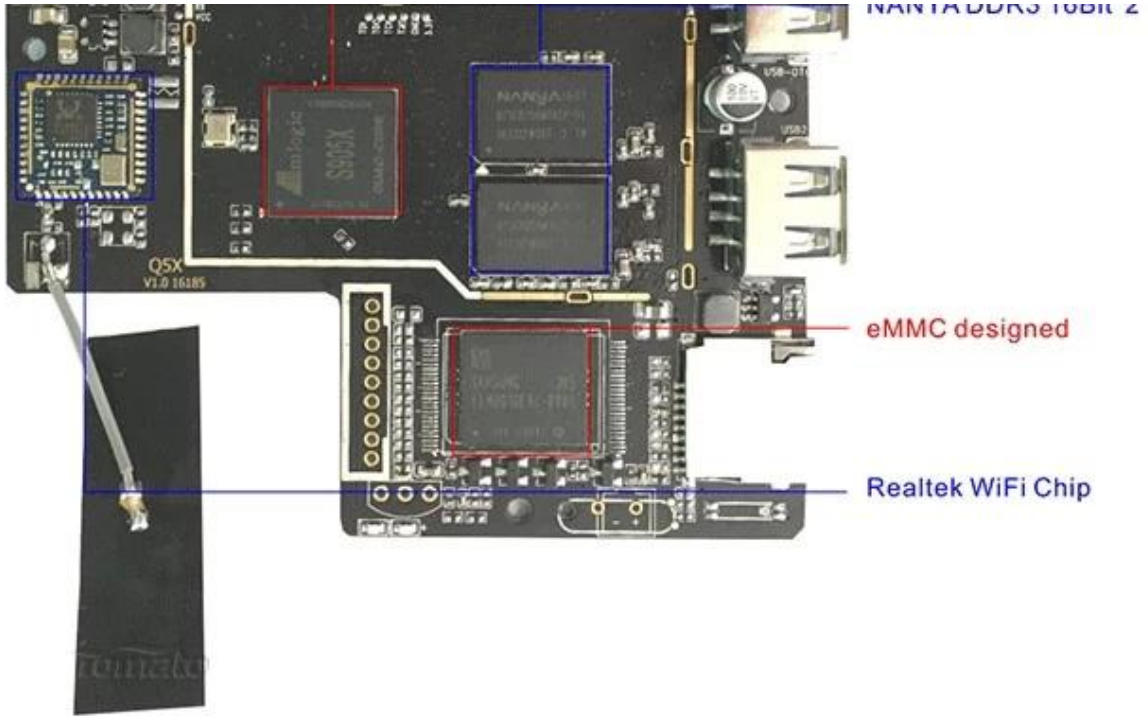

Android security patch level

May 1, 2016

Baseband version

Unknown

Kernel version

3.14.29

sjlei@sjlei-S2400SC #2

Sun Jun 12 12:06:13 CST 2016

Build number

p212-userdebug 6.0.1 MHC19J 20160612 test-keys

X96 Smart Box

Protection circuits

Prevents from damaging box when you use the bad or wrong adapter.

Audio Amplifier

AMLogic S905X Soc

MANVA DDR3 1GB*2

X96 Smart Box

Amlogic S905X

Amlogic S905X Android 6.0 OS

Amlogic S905X

Android 6.0 OS

Android 6.0 OS

Android 6.0 OS

Quad Core