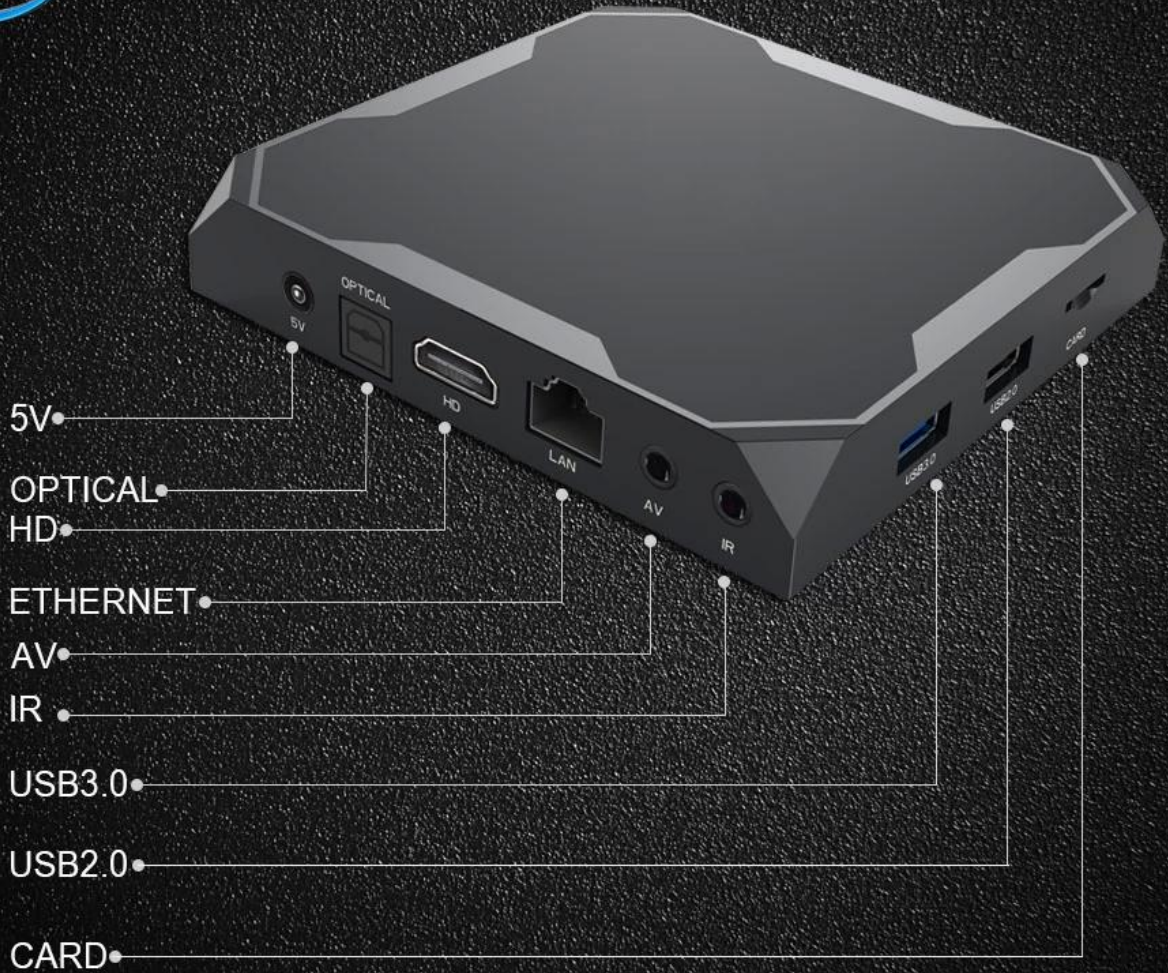

Smart Box

Neural Networks API

Smarter, Faster, and more powerful than ever chipset.

Smart Box

New Generation Memory

Say goodbye to Background Cleaning and Sluggish Performances.

We adopted the newest cutting edge LPDDR4 Memory.

New Generation Memory

Say goodbye to Background Cleaning and Sluggish Performances.

We adopted the newest cutting edge LPDDR4 Memory.

Smart Box

AirPlay

Enjoy it on the big screen
And the best speakers

Your video/ music/photo from your Android devices /ios devices through DLNA /Airplay/onto big screen.
Enjoy the best gast best gaming& entertainment experience

Support HDR+

HDR makes it's possible that color gamut expands 100% and maximum

Smart Box

LCD Pannel:

Time: System Time Display.

HD: HD Video Output Status Display.

CVBS: AV Status Display.

USB: USB Mount Status Display.

CARD: TF Card Mount Status Display.

Smart Box

  USB 3.0 SuperSpeed USB Theoretical speed up to 5Gbps (practical speed up to 300MB/s)	VS	  USB 2.0 High speed USB Theoretical speed up to 480Mbps (practical speed up to 35/40MB/s)
---	-----------	---