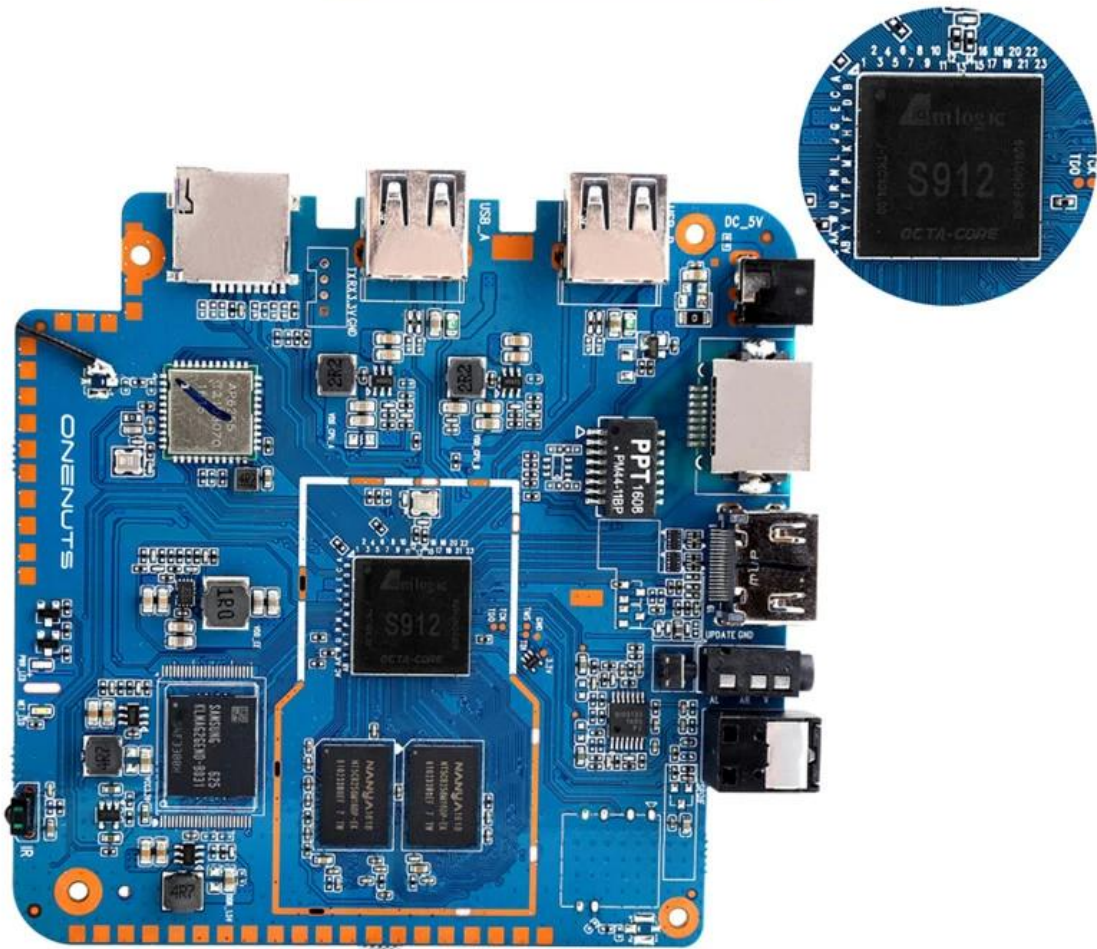

With Bluetooth headphone, enjoy your happy private world.

Young Look

Model No.	ONENUTS Nut 1
CPU	Amllogic S912 octa-core ARM Cortex A53 processor @ up to 2.0GHz
GPU	ARM Mail-T820MP3 GPU up to 750MHz(DVFS)
ROM	2GB DDR3
Internal Storage	16GB eMMC flash and SD slot up to 32GB
Video Docoder	VP9-10/H.265 up to 4Kx2K@60fps
HDMI	HDMI 2.0a up to 4K @ 60Hz with CEC and HDR support, and AV port

OTA Update

Support background auto upgrade and offer you the newest experience.

Product structure

What is in the box?

Motherboard Show

PIP/UDP Android TV Box

- PIP (Picture-in-Picture):** This feature allows the TV box to display multiple video streams simultaneously. One stream is shown in a larger window, while others are shown in smaller, overlapping windows. This is useful for watching multiple channels or applications at the same time.
- UDP:** This feature allows the TV box to receive and display video streams from a network. This is useful for streaming content from a network server or a cloud service.
-